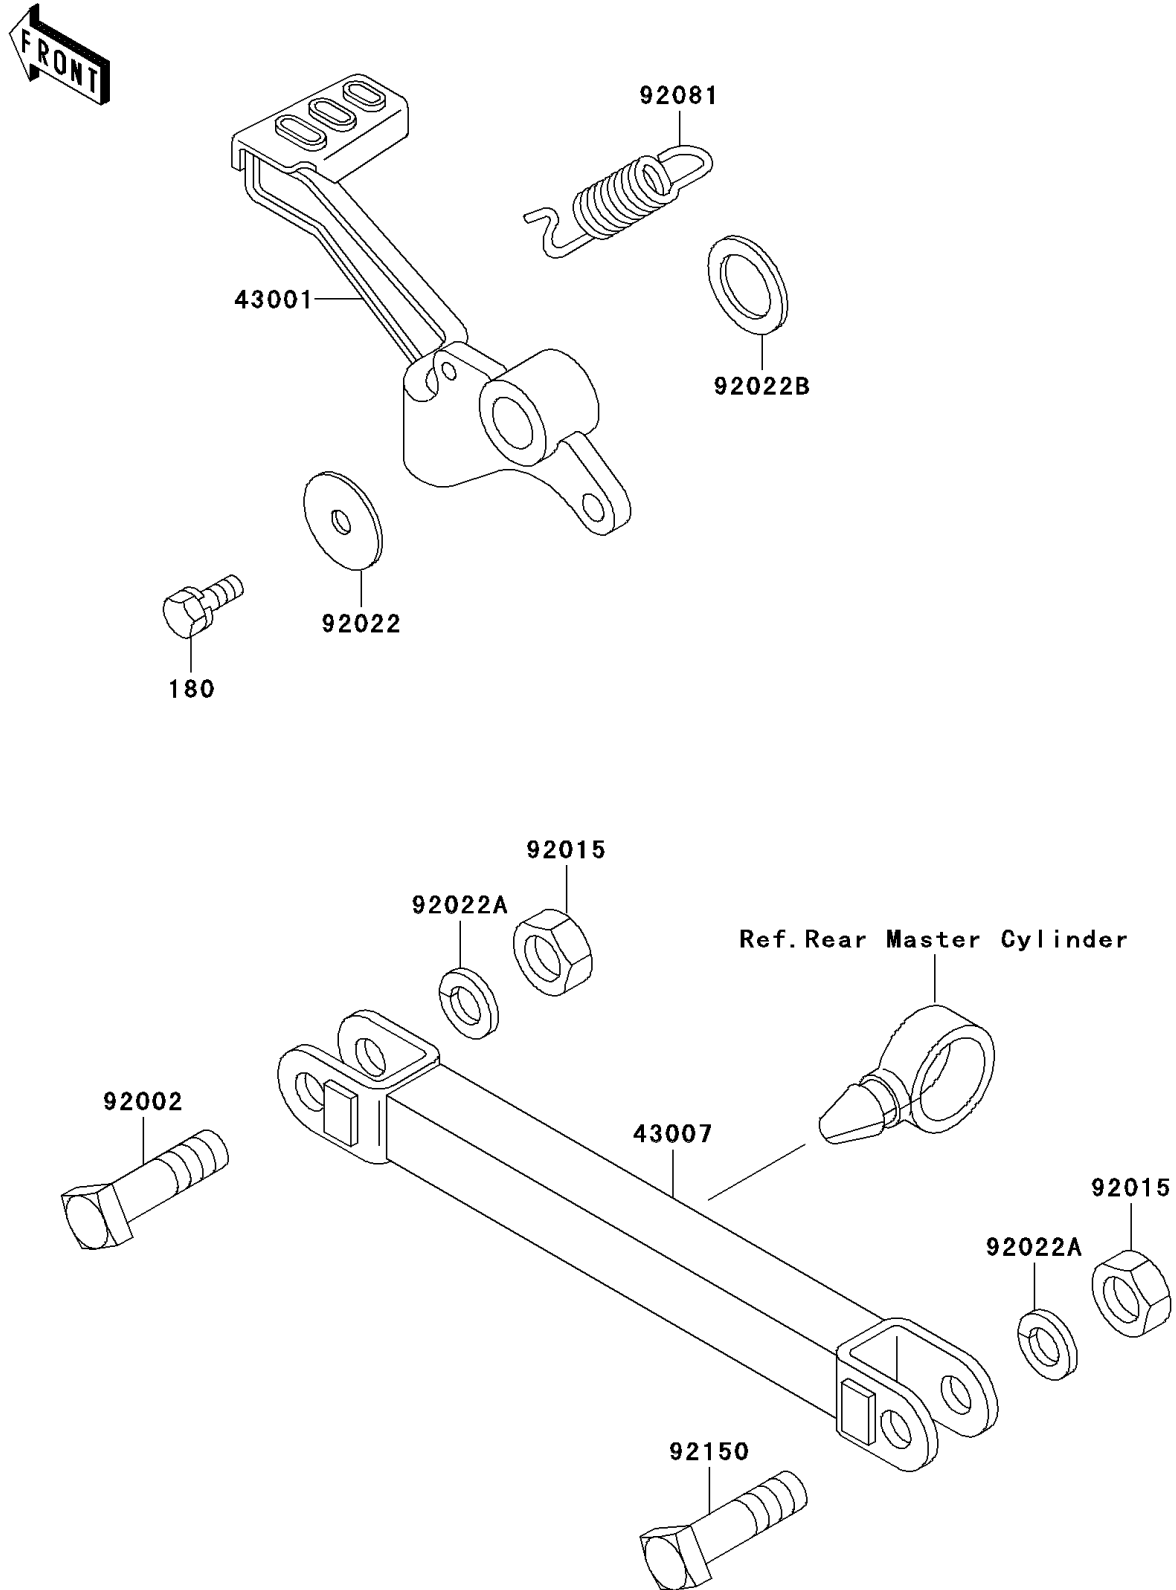

2001 Ninja[®] 250R

PARTS DIAGRAM

Brake Pedal/Torque Link

F2260

2001 Ninja[®] 250R

PARTS LIST

Brake Pedal/Torque Link

ITEM NAME

PART NUMBER

QUANTITY
