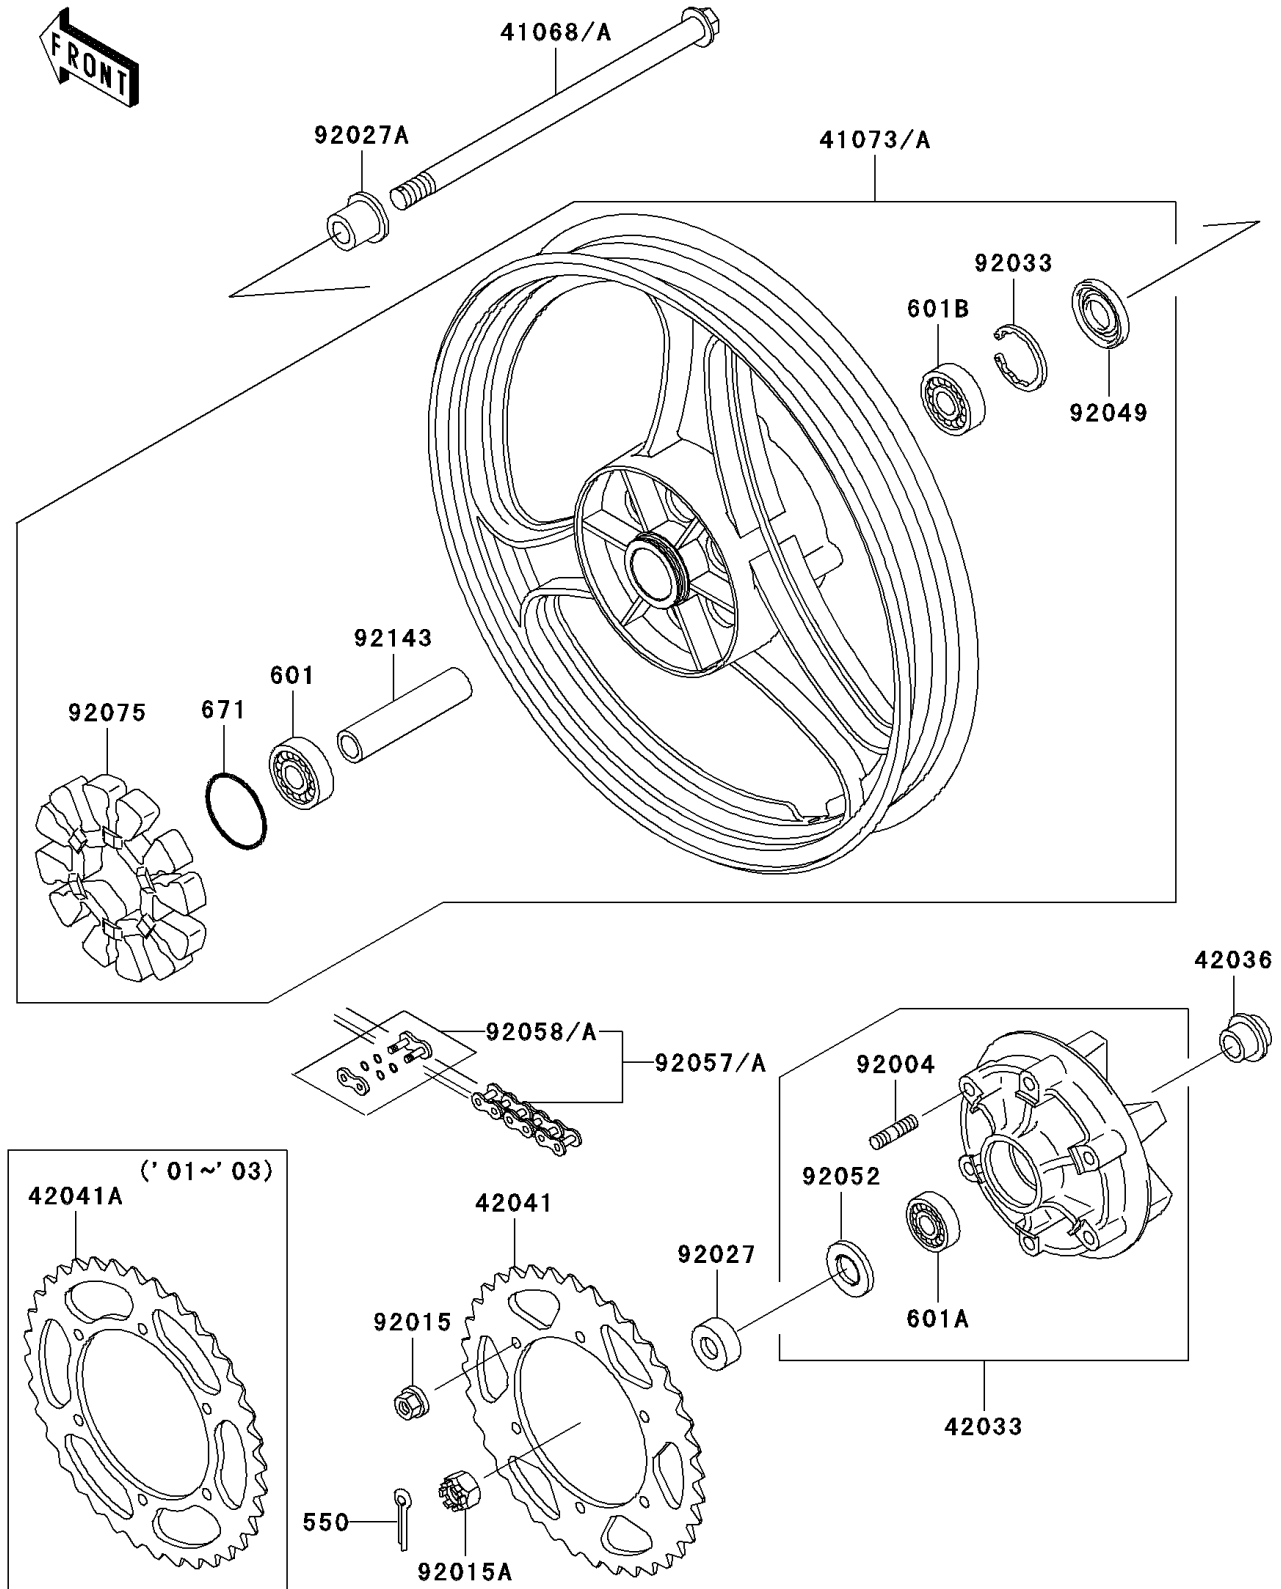

2001 Ninja[®] 250R

PARTS DIAGRAM

Rear Wheel/Chain

F2240

2001 Ninja[®] 250R

PARTS LIST

Rear Wheel/Chain

ITEM NAME

PART NUMBER

QUANTITY
