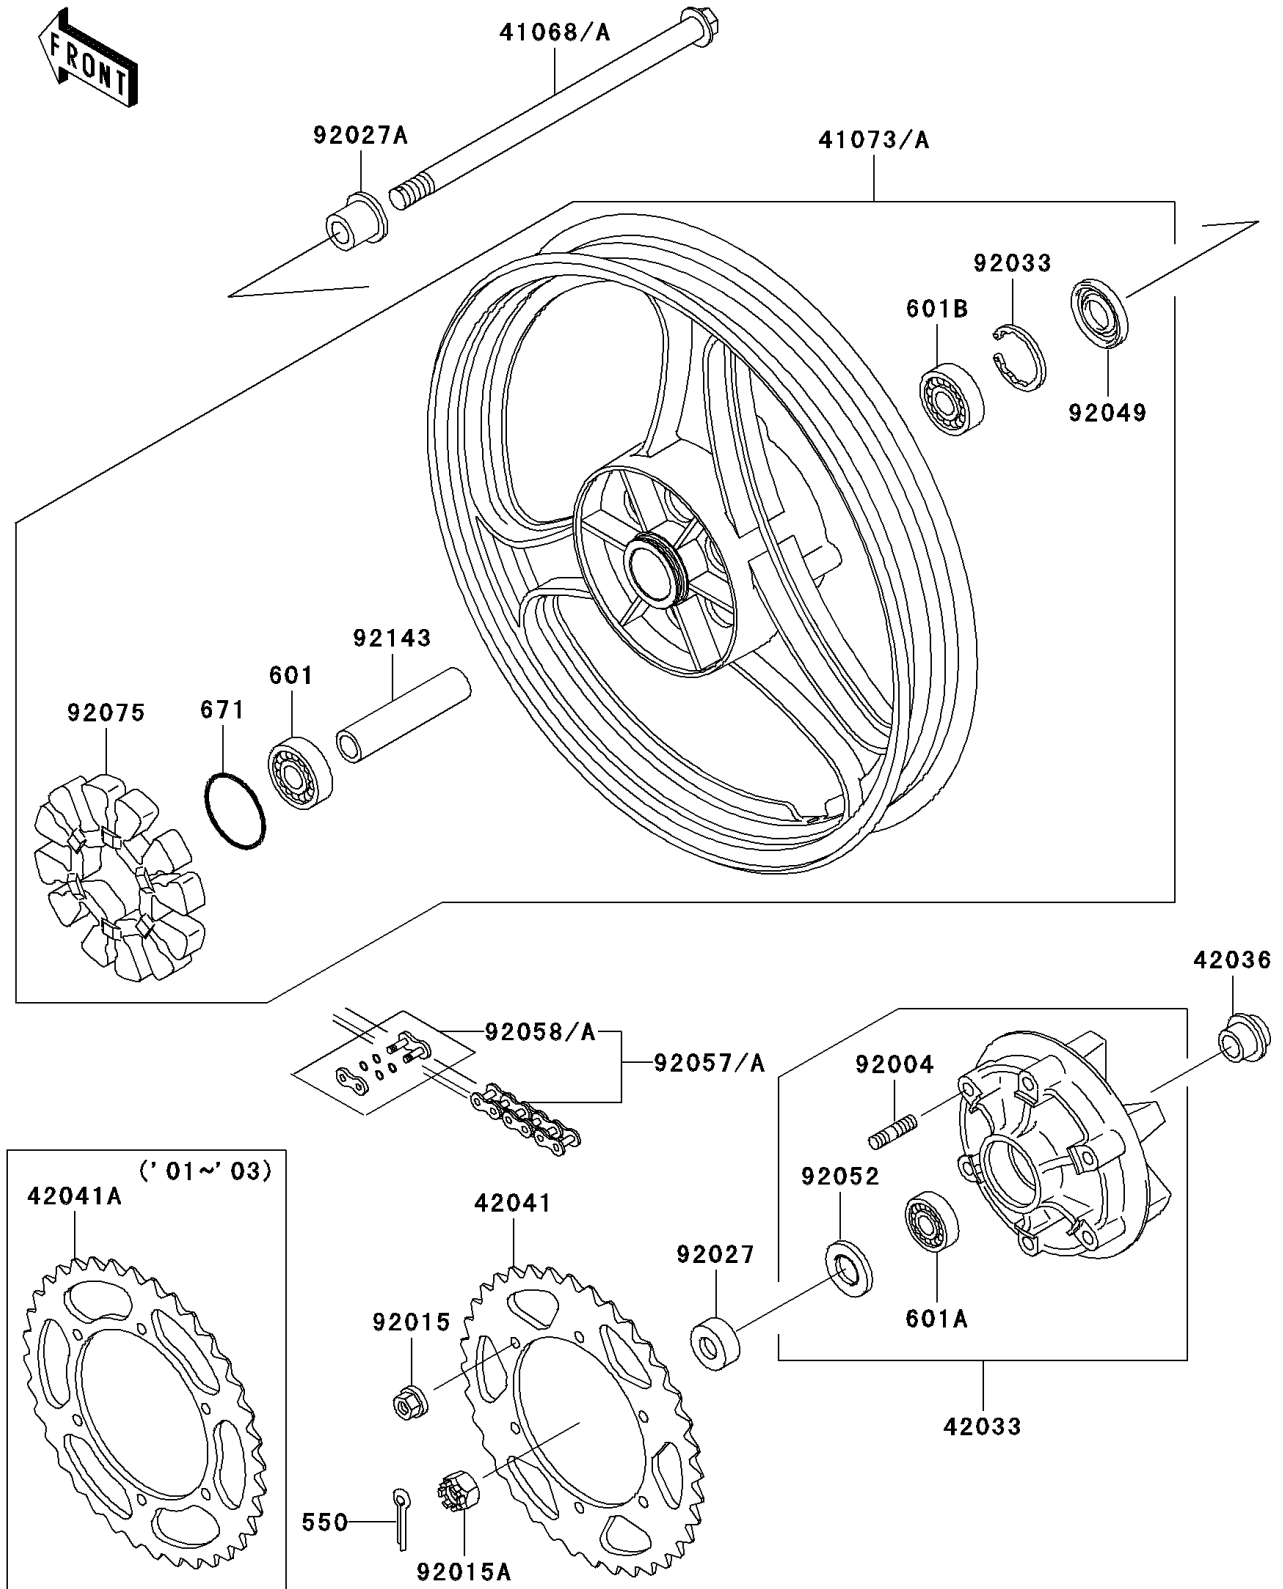

2004 Ninja[®] 250R

PARTS DIAGRAM

Rear Wheel/Chain

F2240

2004 Ninja[®] 250R

PARTS LIST

Rear Wheel/Chain

ITEM NAME

PART NUMBER

QUANTITY
