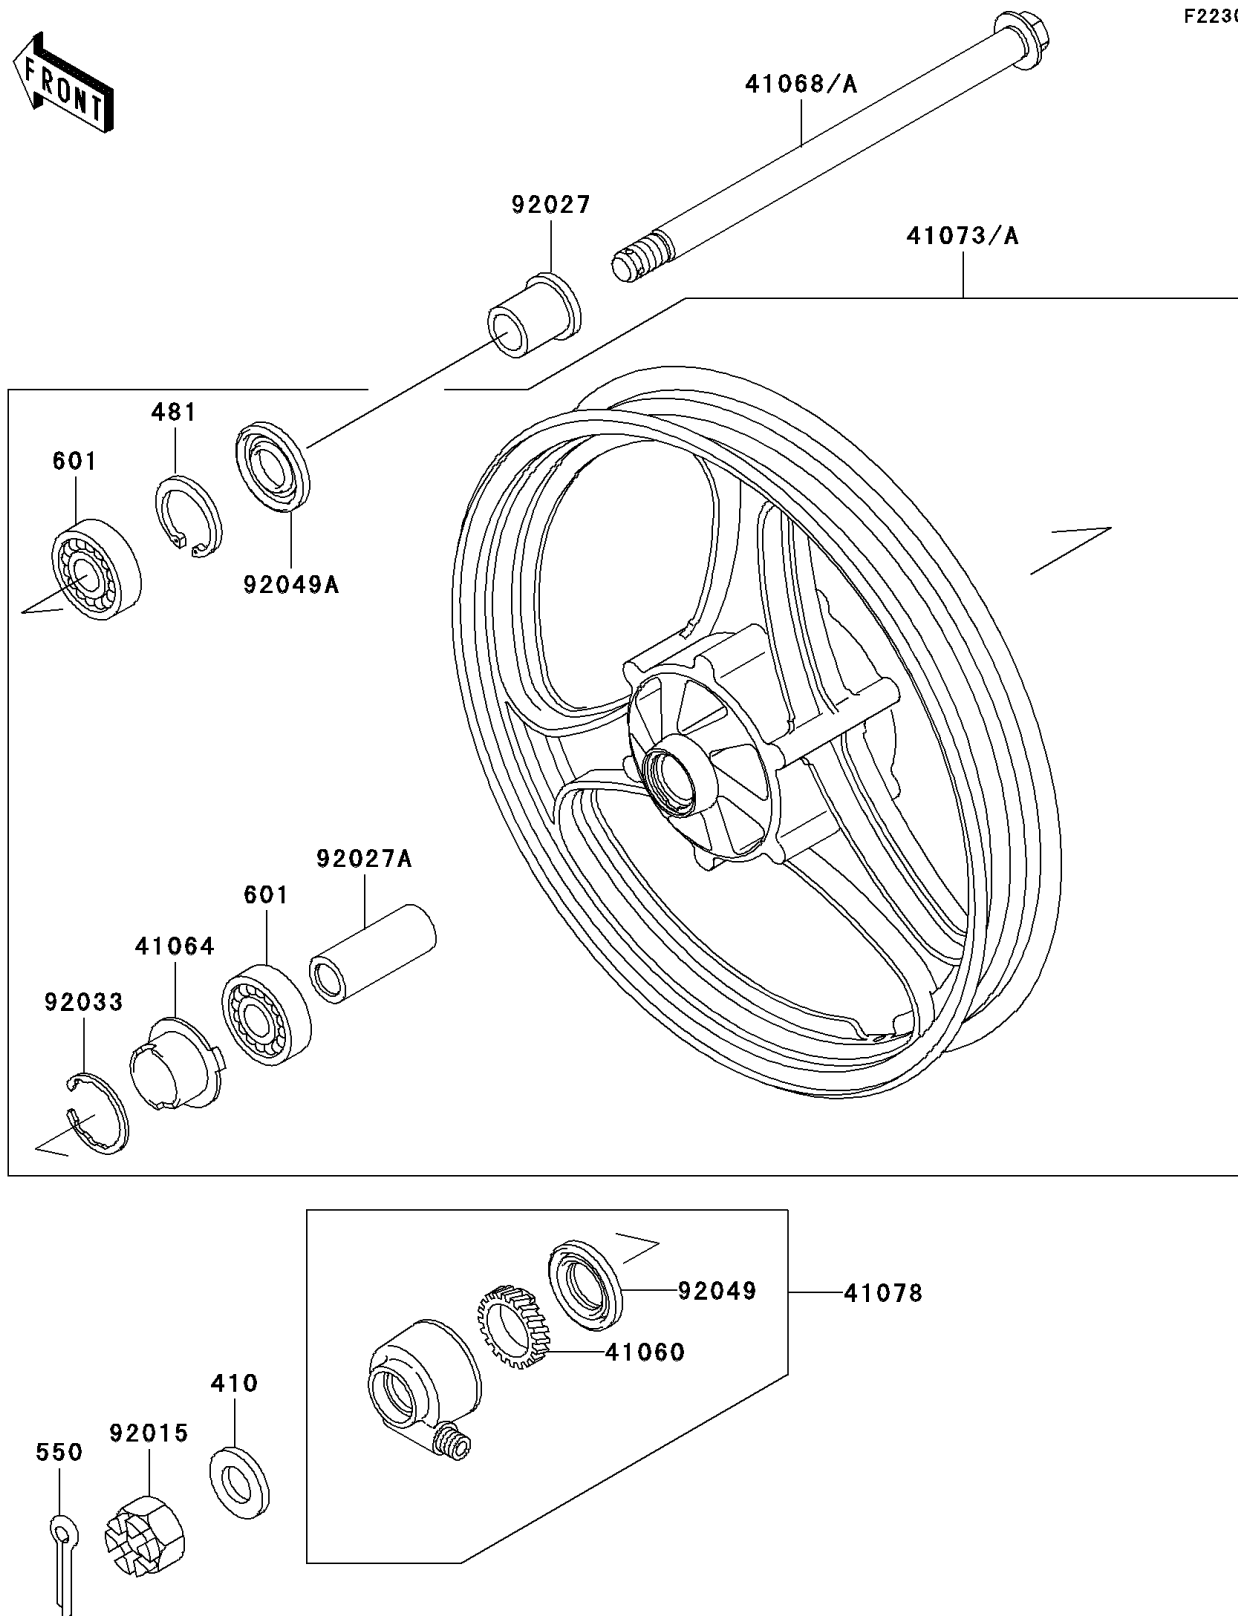

2003 Ninja[®] 250R

PARTS DIAGRAM

Front Wheel

F2230

2003 Ninja[®] 250R

PARTS LIST

Front Wheel

ITEM NAME

PART NUMBER

QUANTITY
