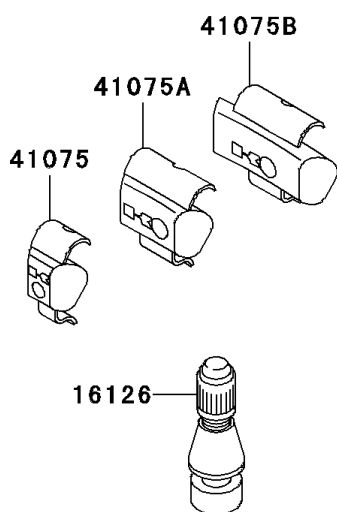

2001 Ninja® 250R

PARTS DIAGRAM

Tires

Kawasaki

Let the Good Times Roll®

F2210

2001 Ninja[®] 250R

PARTS LIST

Tires

ITEM NAME	PART NUMBER	QUANTITY
VALVE,TIRE (Ref # 16126)	16126-1140	2
TIRE,FR,100/80-16 50S,K630F(D) (Ref # 41009)	41009-1316	1
TIRE,RR,130/80-16 64S,K630(D) (Ref # 41009A)	41009-1317	1
BALANCER-WHEEL,10G,SILVER (Ref # 41075)	41075-1014	AR
BALANCER-WHEEL,20G,SILVER (Ref # 41075A)	41075-1015	AR
BALANCER-WHEEL,30G,SILVER (Ref # 41075B)	41075-1016	AR