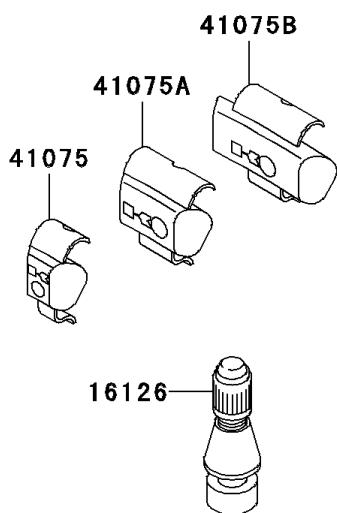

2001 Ninja® 250R

PARTS DIAGRAM

Tires

Kawasaki

Let the Good Times Roll®

F2210

2001 Ninja[®] 250R

PARTS LIST

Tires

ITEM NAME	PART NUMBER	QUANTITY
VALVE,TIRE (Ref # 16126)	16126-1140	2
TIRE,FR,100/80-16 50S,K630F(D) (Ref # 41009)	41009-1316	1
TIRE,RR,130/80-16 64S,K630(D) (Ref # 41009A)	41009-1317	1
BALANCER-WHEEL,10G,SILVER (Ref # 41075)	41075-1014	AR
BALANCER-WHEEL,20G,SILVER (Ref # 41075A)	41075-1015	AR
BALANCER-WHEEL,30G,SILVER (Ref # 41075B)	41075-1016	AR