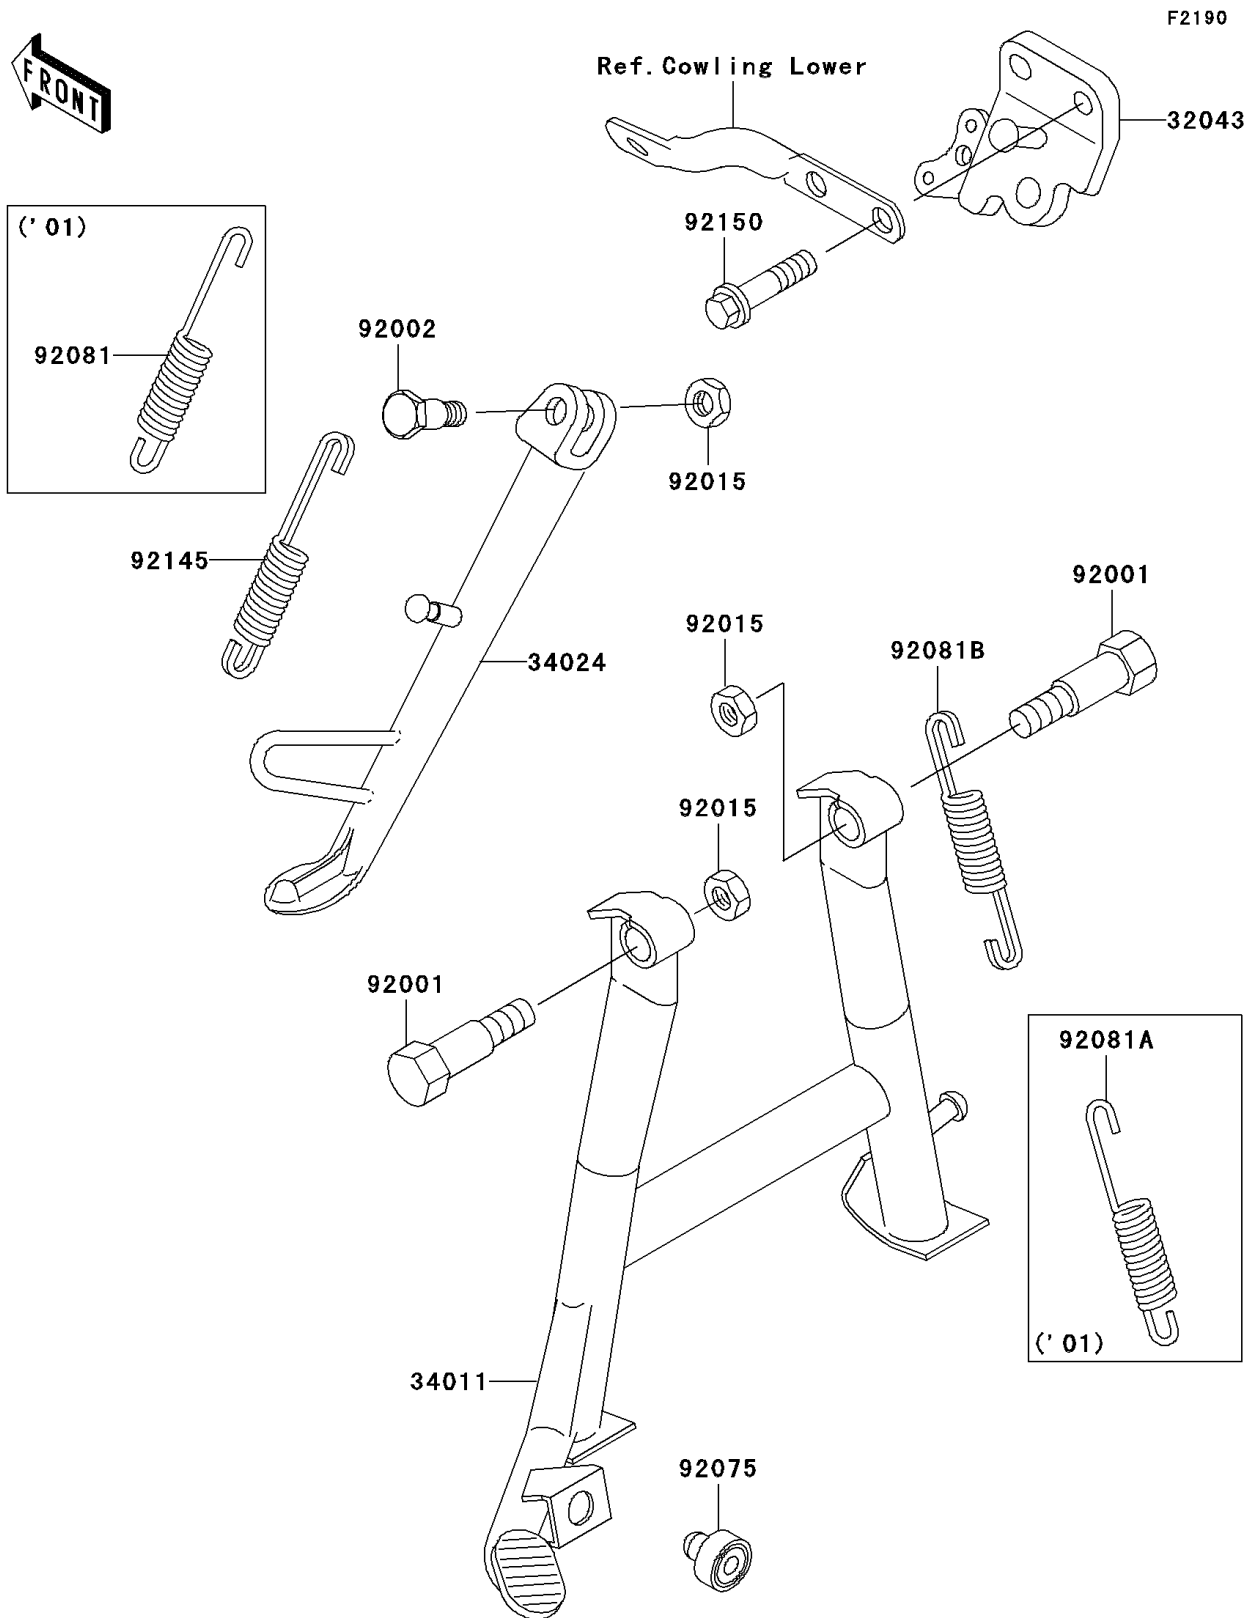

2001 Ninja[®] 250R

PARTS DIAGRAM

Stand(s)

2001 Ninja[®] 250R

PARTS LIST

Stand(s)

ITEM NAME

PART NUMBER

QUANTITY
