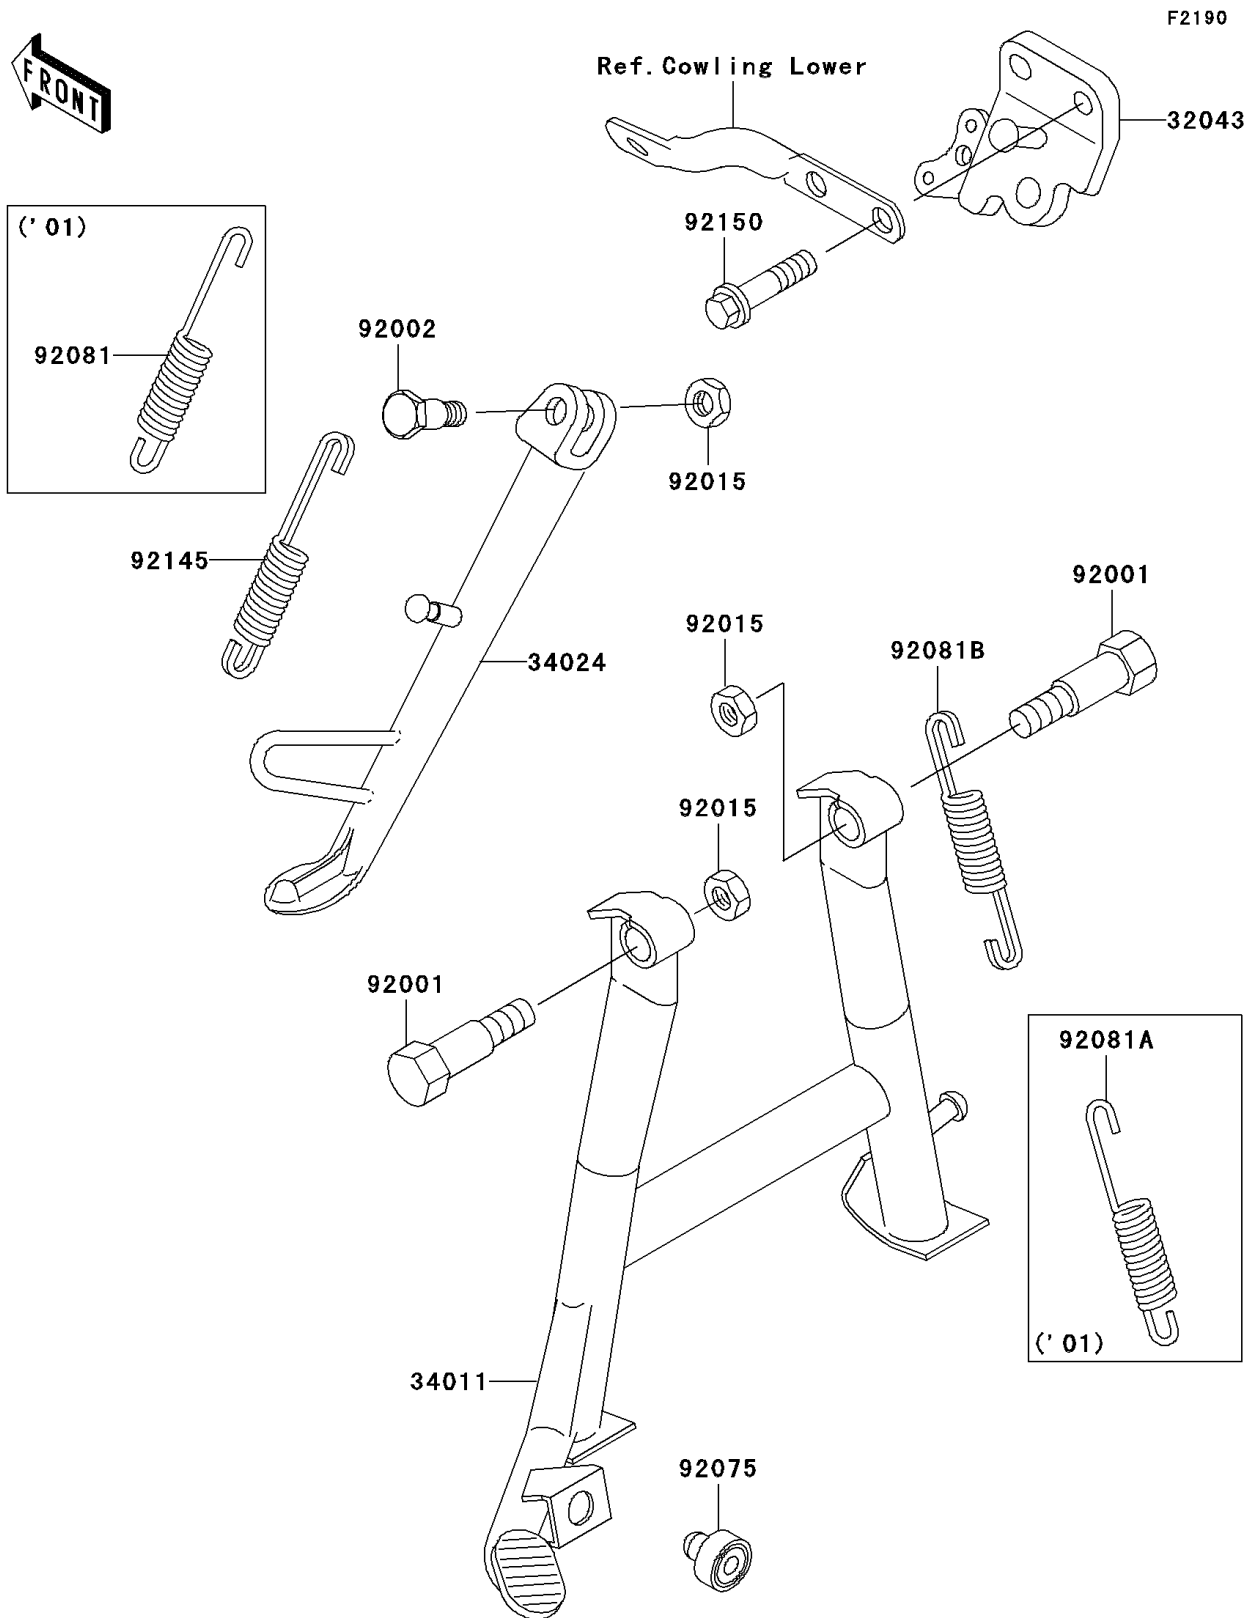

2003 Ninja[®] 250R

PARTS DIAGRAM

Stand(s)

2003 Ninja[®] 250R

PARTS LIST

Stand(s)

ITEM NAME

PART NUMBER

QUANTITY
