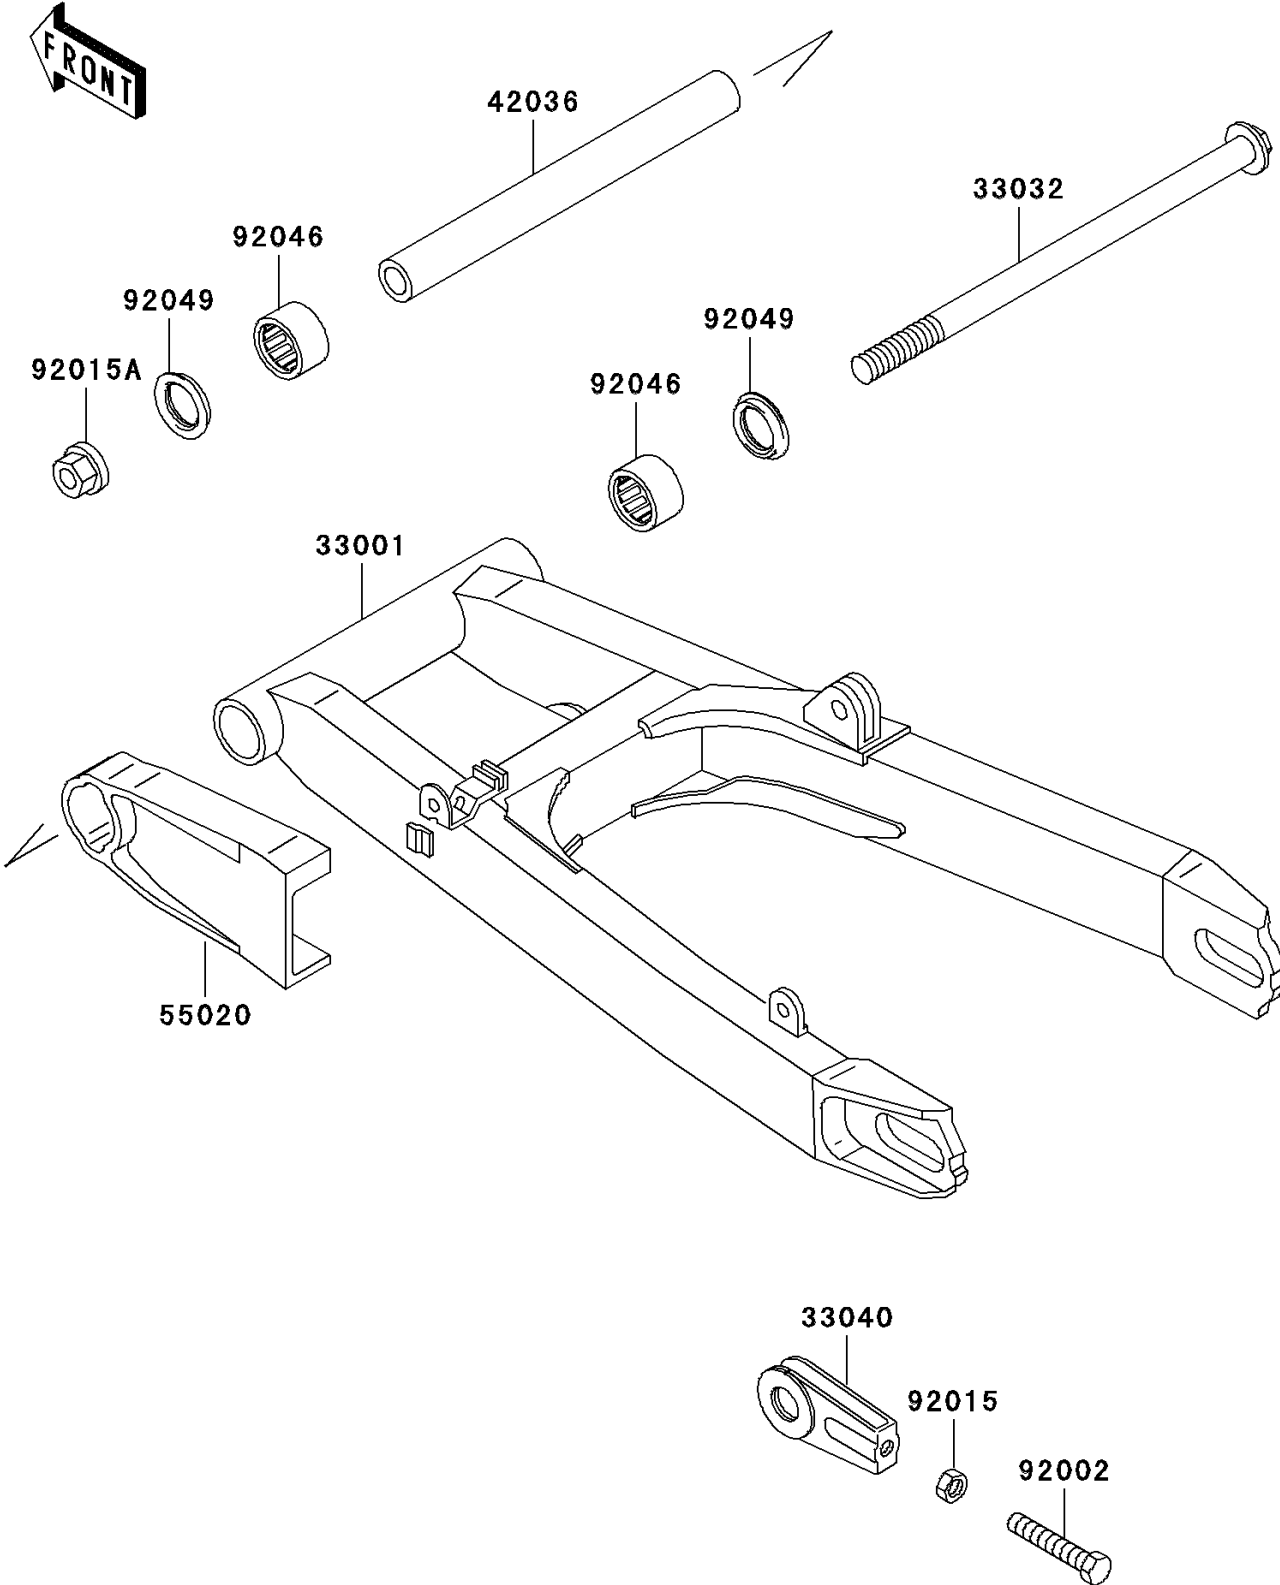

2003 Ninja[®] 250R

PARTS DIAGRAM

Swingarm

F2141

2003 Ninja® 250R

PARTS LIST

Swingarm

ITEM NAME

PART NUMBER

QUANTITY
