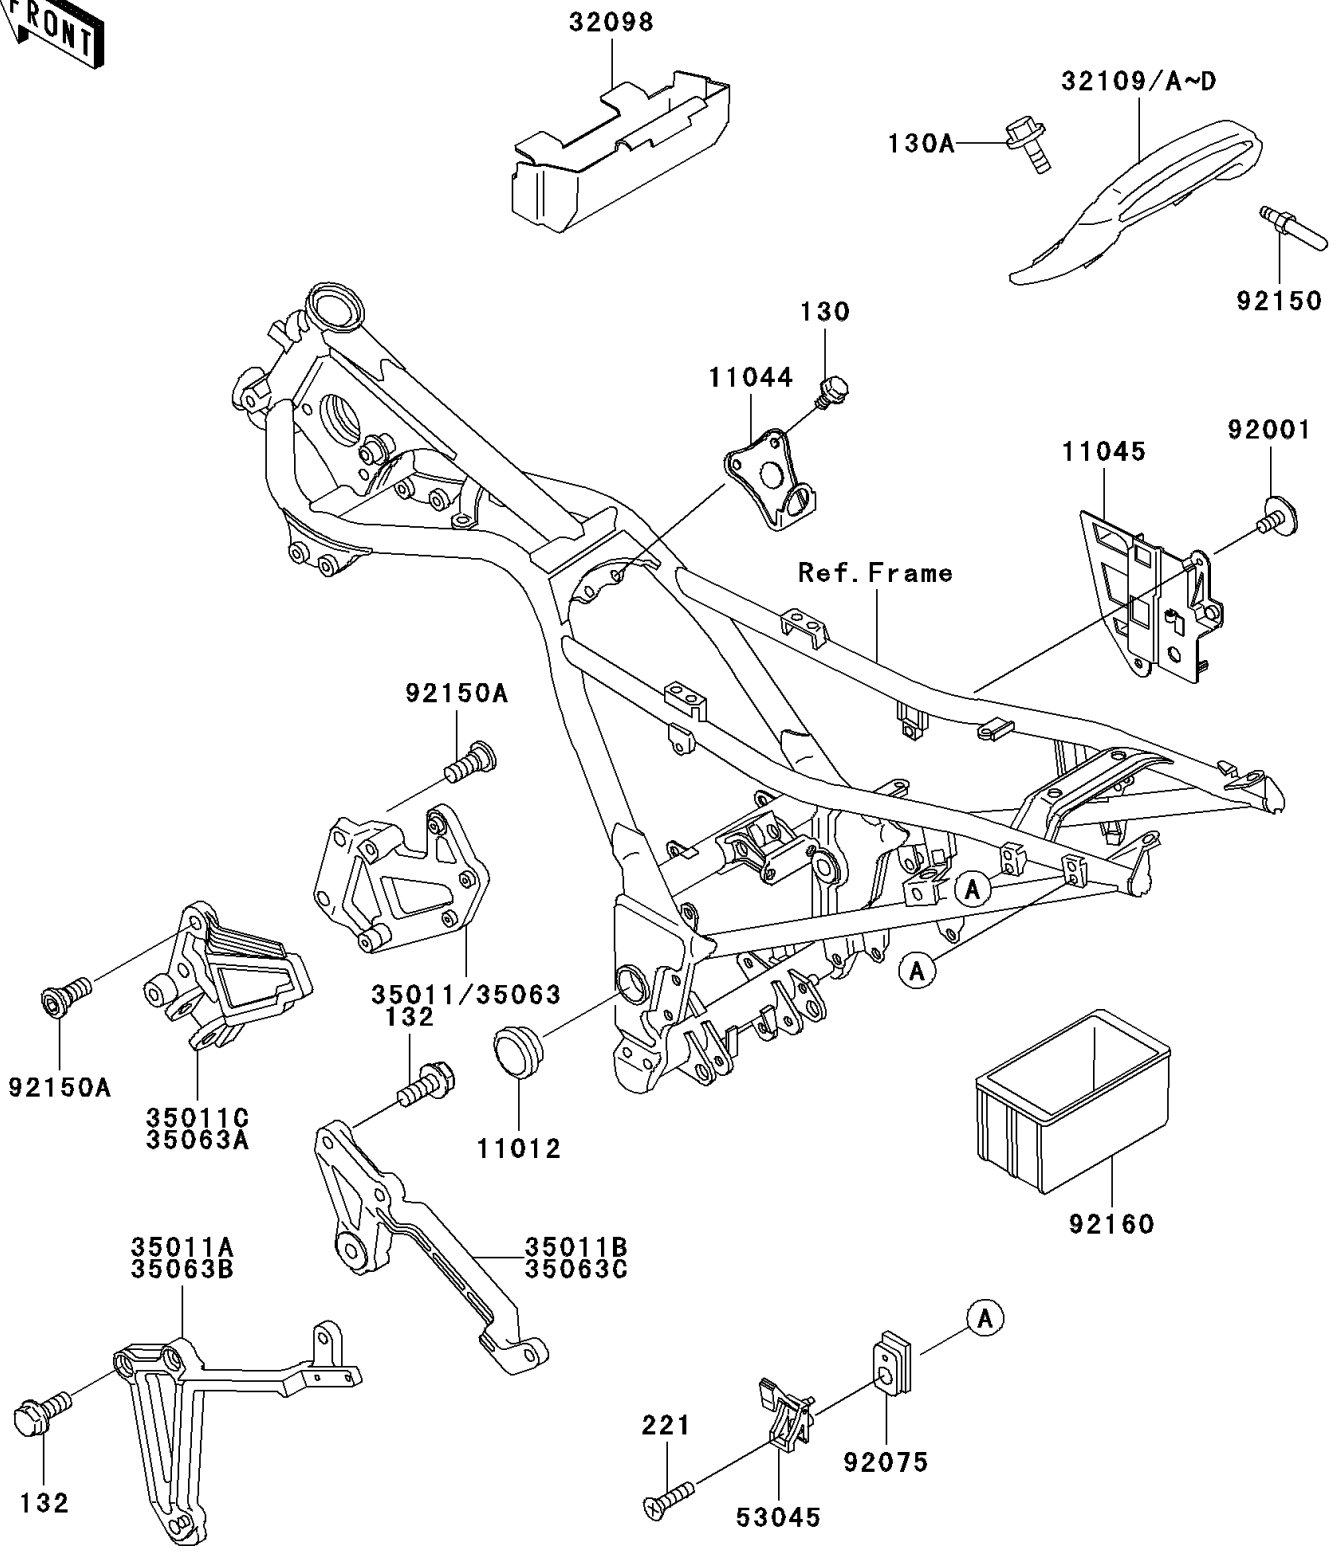

2003 Ninja[®] 250R

PARTS DIAGRAM

Frame Fittings

Kawasaki

Let the Good Times Roll[®]

F2131

2003 Ninja[®] 250R

PARTS LIST Frame Fittings

ITEM NAME

PART NUMBER

QUANTITY
