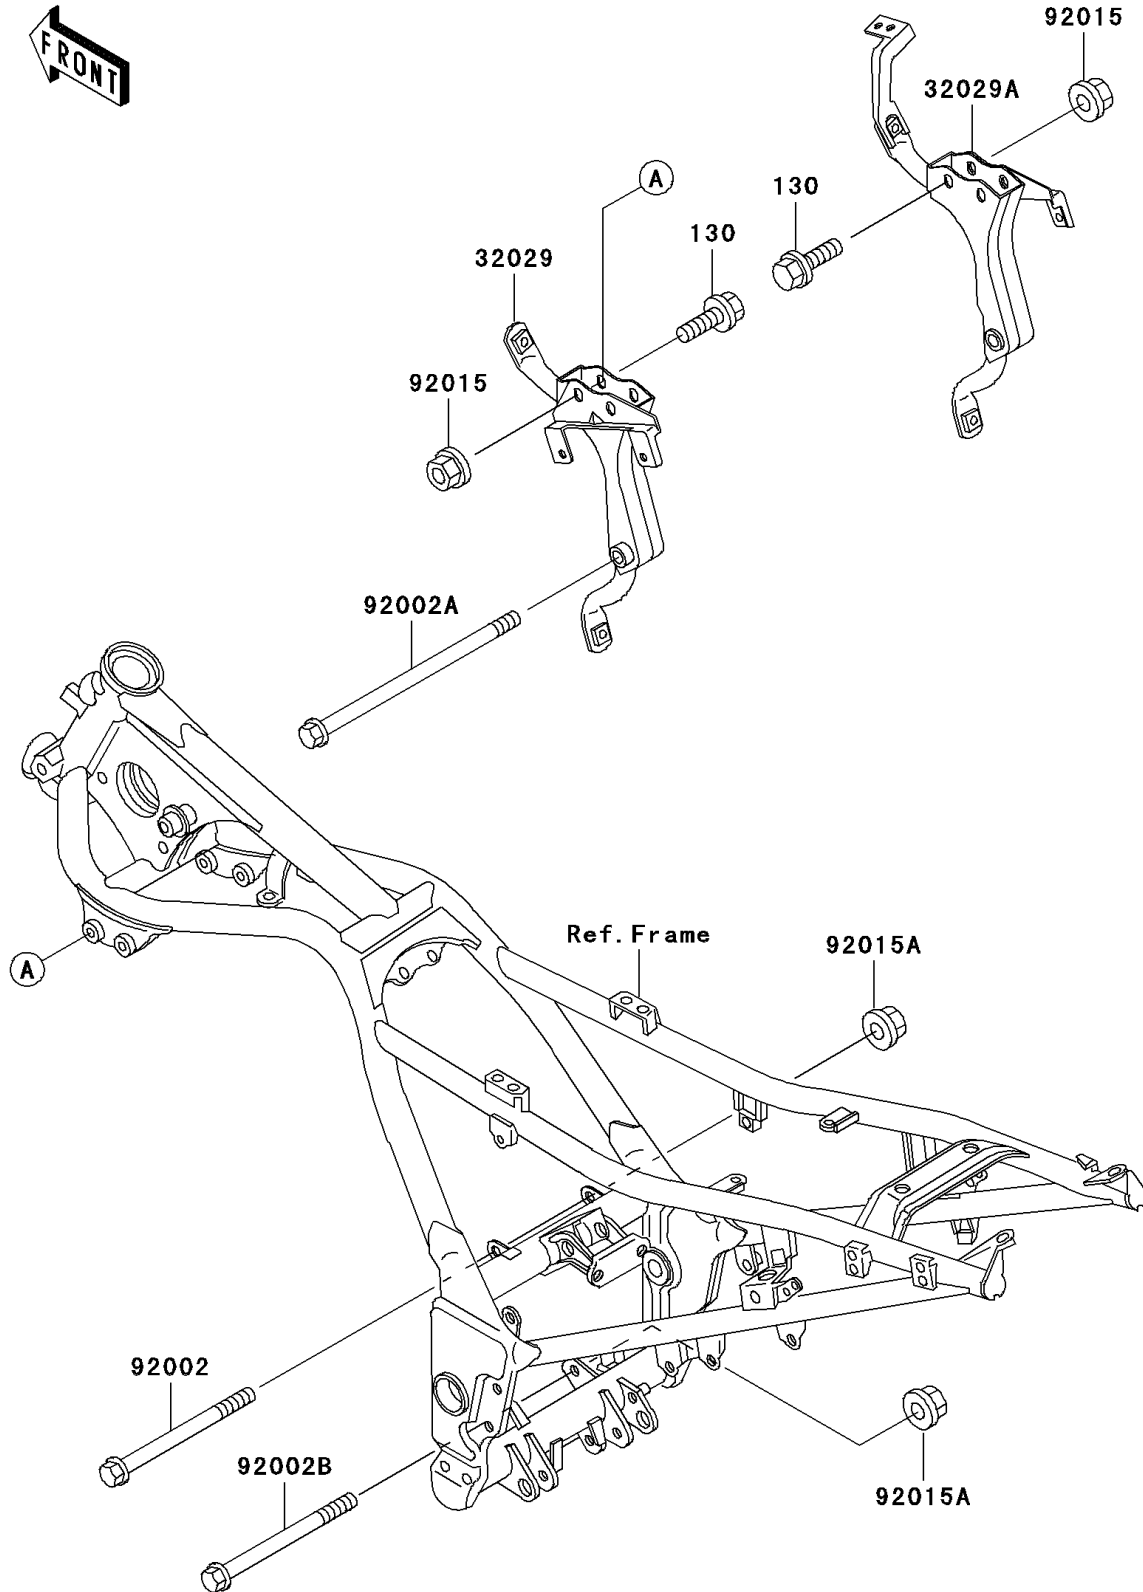

2001 Ninja[®] 250R

PARTS DIAGRAM

Engine Mount

F2122

2001 Ninja[®] 250R

PARTS LIST

Engine Mount

ITEM NAME

PART NUMBER

QUANTITY
