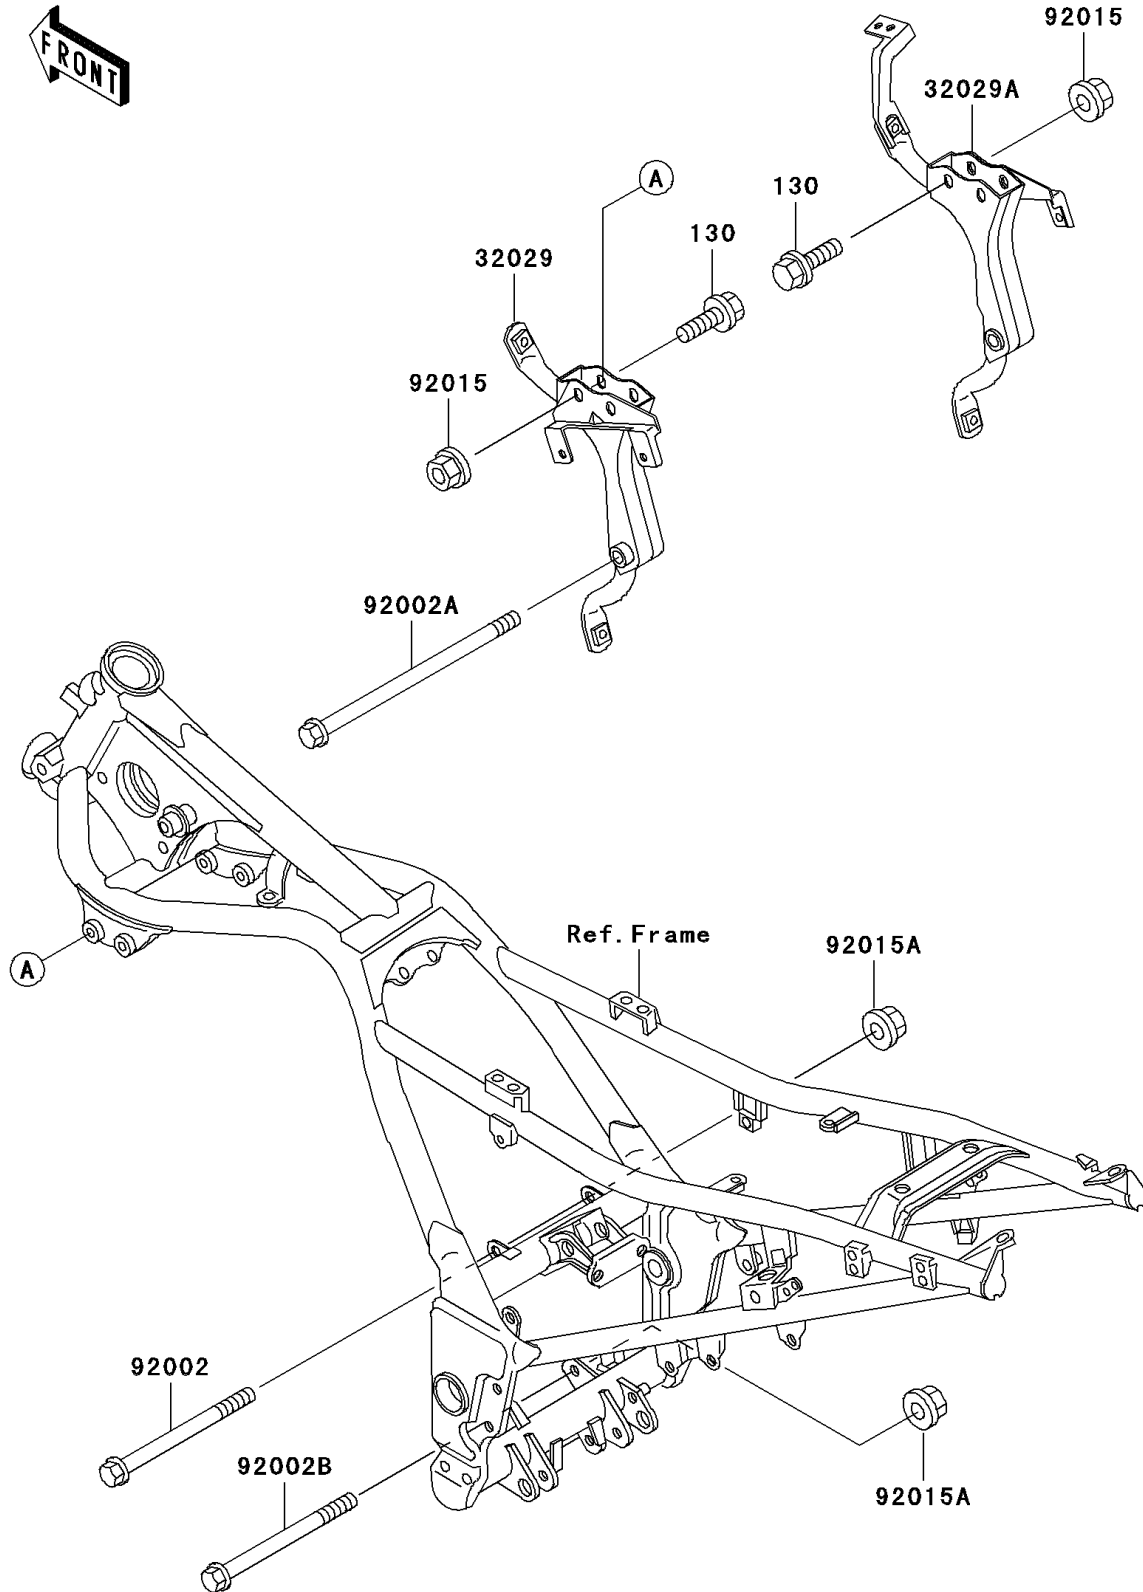

2003 Ninja[®] 250R

PARTS DIAGRAM

Engine Mount

F2122

2003 Ninja® 250R

PARTS LIST

Engine Mount

ITEM NAME	PART NUMBER	QUANTITY
BOLT-FLANGED,8X40 (Ref # 130)	130G0840	4
BRACKET-ENGINE,HEAD,LH (Ref # 32029)	32029-1542	1
BRACKET-ENGINE,HEAD,RH (Ref # 32029A)	32029-1543	1
BOLT,FLANGED,10X130 (Ref # 92002)	92002-1087	1
BOLT,FLANGED,10X170 (Ref # 92002A)	92002-1470	1
BOLT,FLANGED,10X138 (Ref # 92002B)	92002-1795	1
NUT,8MM (Ref # 92015)	92015-1143	4
NUT,FLANGED,10MM (Ref # 92015A)	92015-1180	2