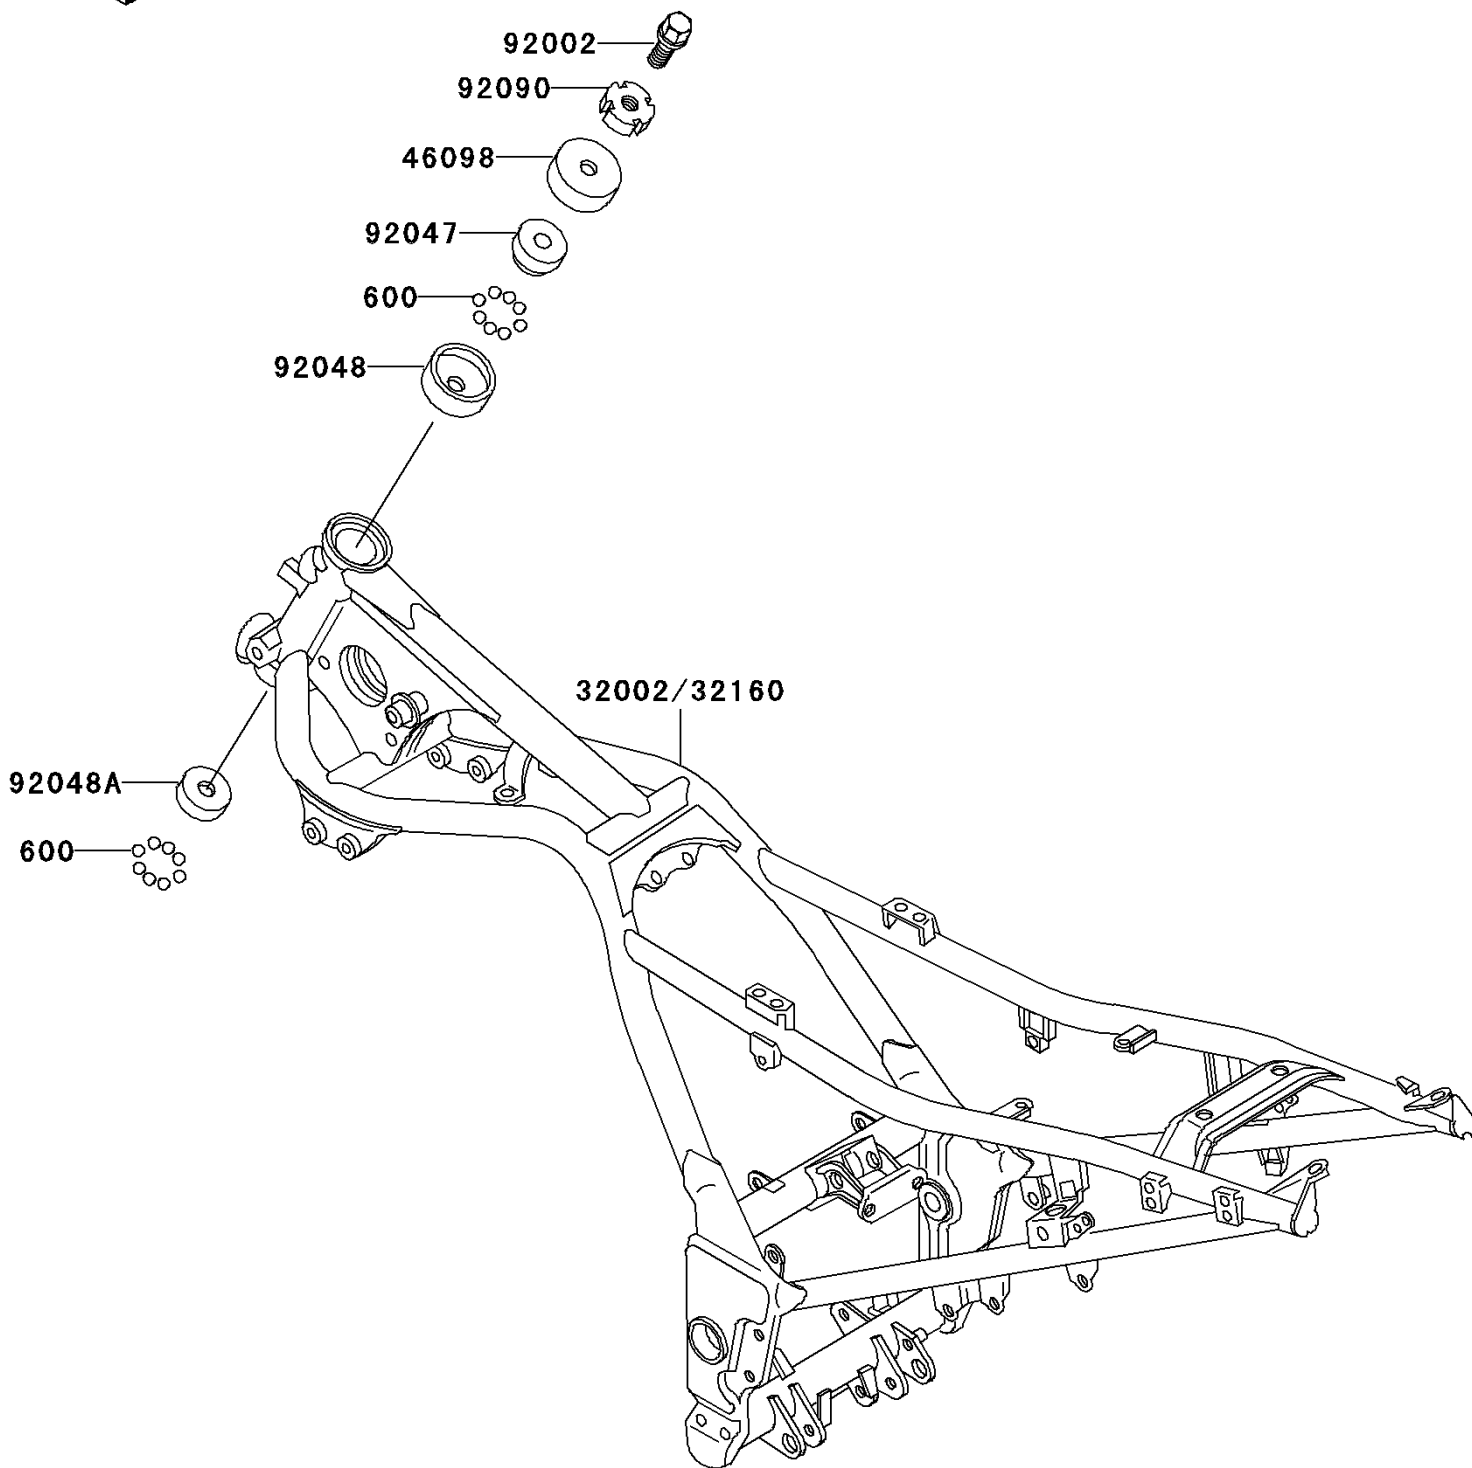

2003 Ninja[®] 250R

PARTS DIAGRAM

Frame

Kawasaki

Let the Good Times Roll[®]

F2120

2003 Ninja[®] 250R

PARTS LIST

Frame

ITEM NAME

PART NUMBER

QUANTITY
