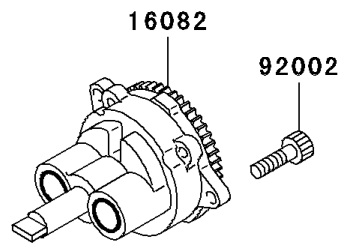

2001 Ninja[®] 250R

PARTS DIAGRAM

Oil Pump/Oil Filter

E1710

2001 Ninja[®] 250R

PARTS LIST

Oil Pump/Oil Filter

ITEM NAME

PART NUMBER

QUANTITY
