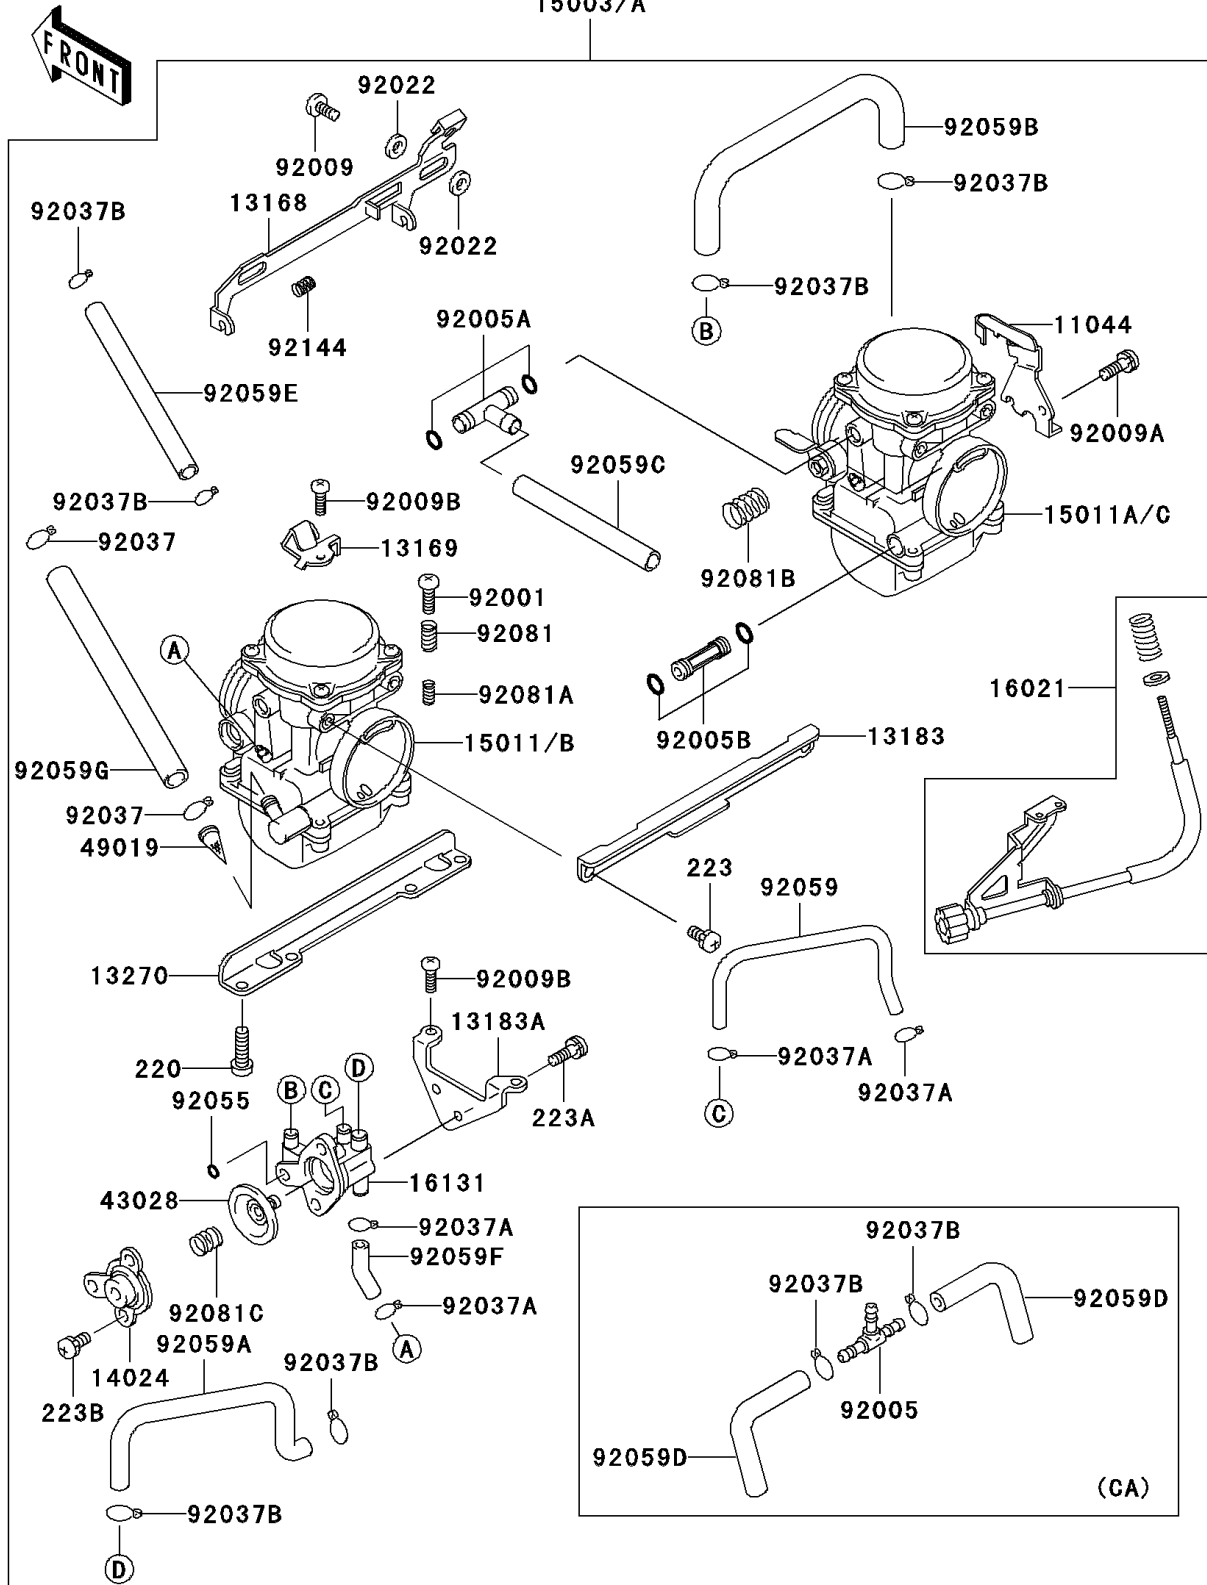

2003 Ninja® 250R

PARTS DIAGRAM

Carburetor

15003/A

E1611