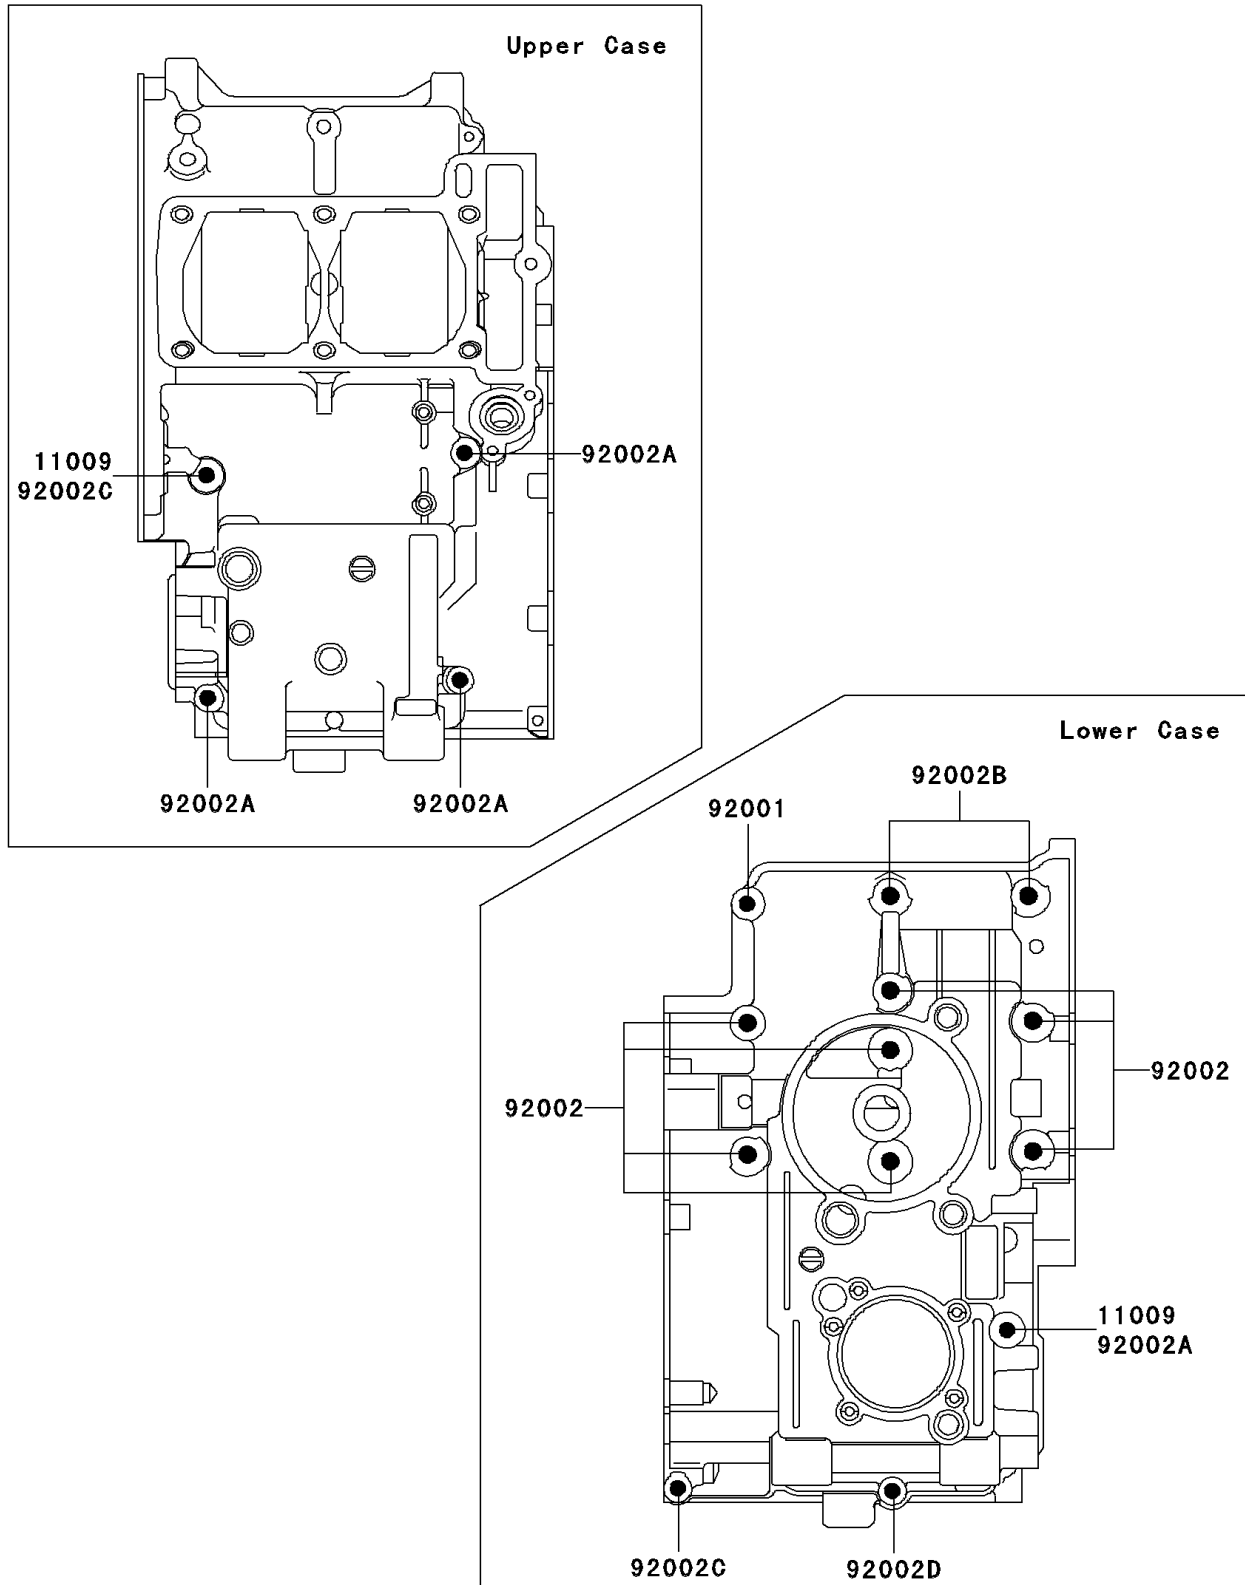

2001 Ninja[®] 250R

PARTS DIAGRAM

Crankcase Bolt Pattern

E1412

2001 Ninja[®] 250R

PARTS LIST

Crankcase Bolt Pattern

ITEM NAME

PART NUMBER

QUANTITY
