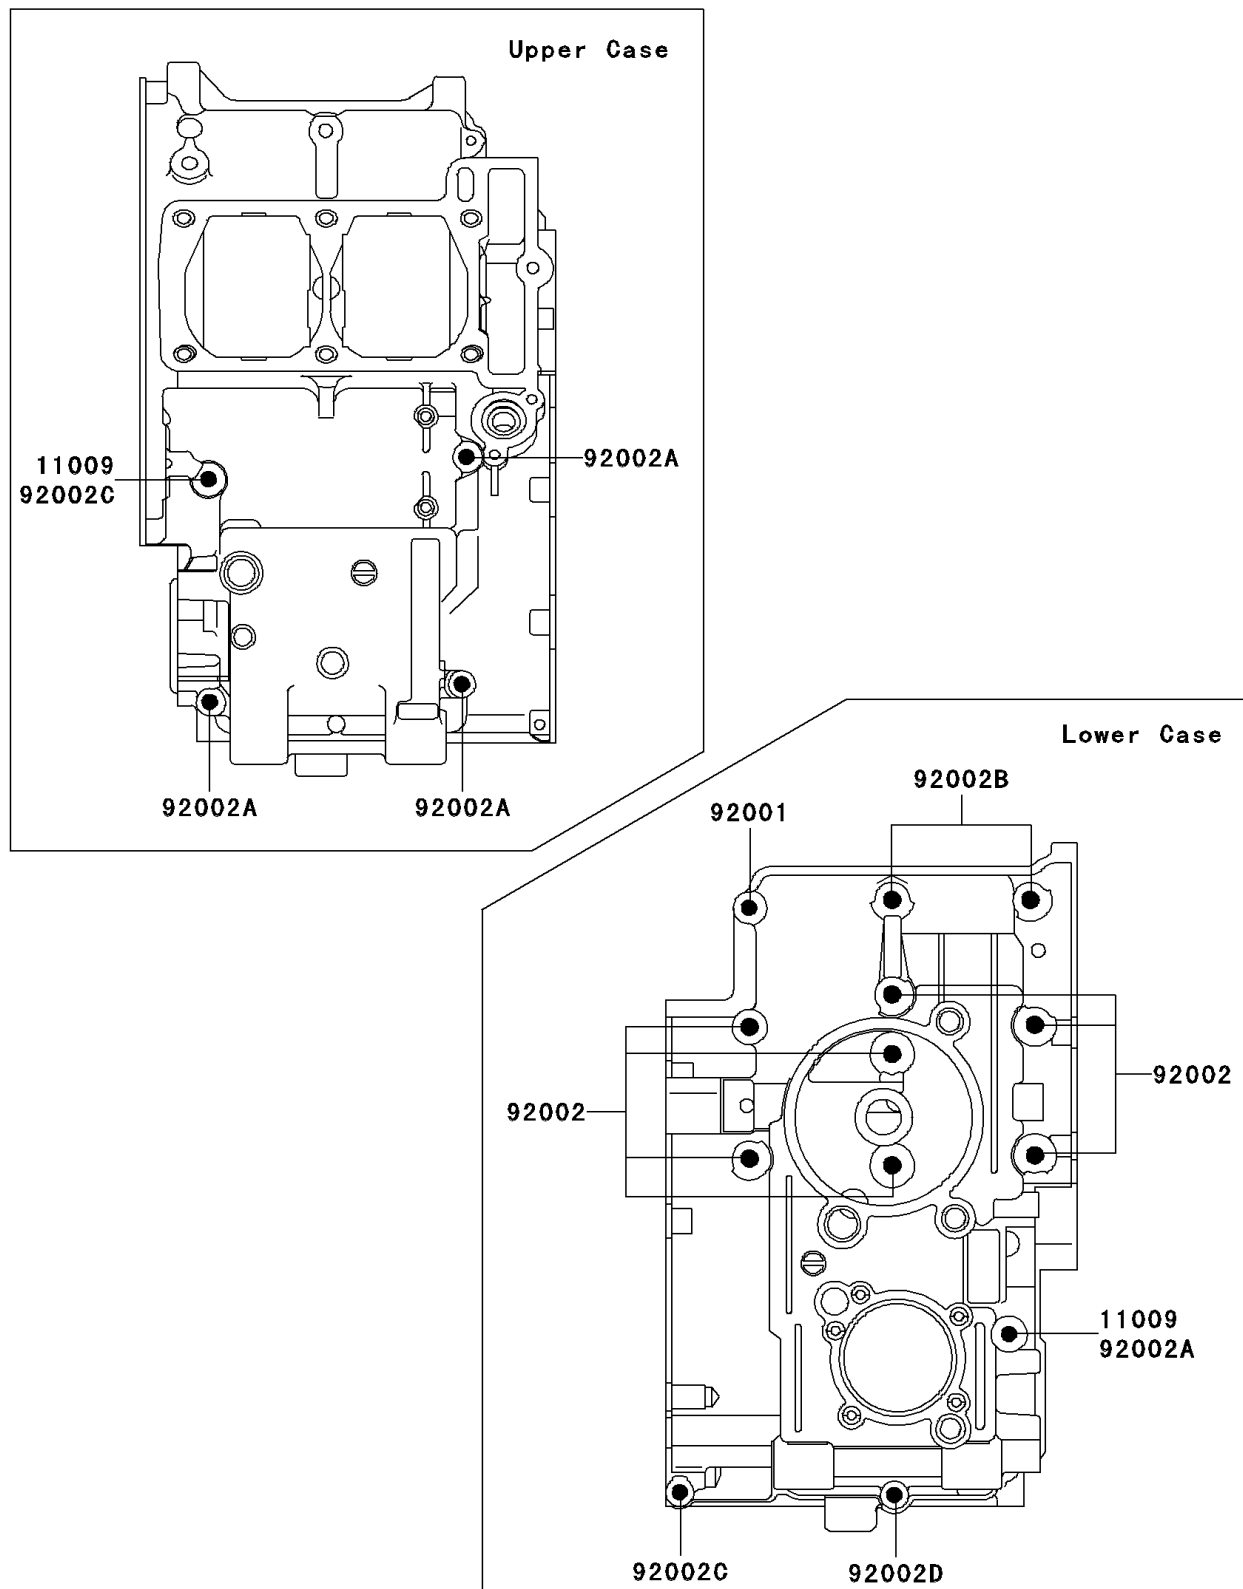

2004 Ninja[®] 250R

PARTS DIAGRAM

Crankcase Bolt Pattern

Kawasaki

Let the Good Times Roll[®]

E1412

2004 Ninja[®] 250R

PARTS LIST

Crankcase Bolt Pattern

ITEM NAME

PART NUMBER

QUANTITY
