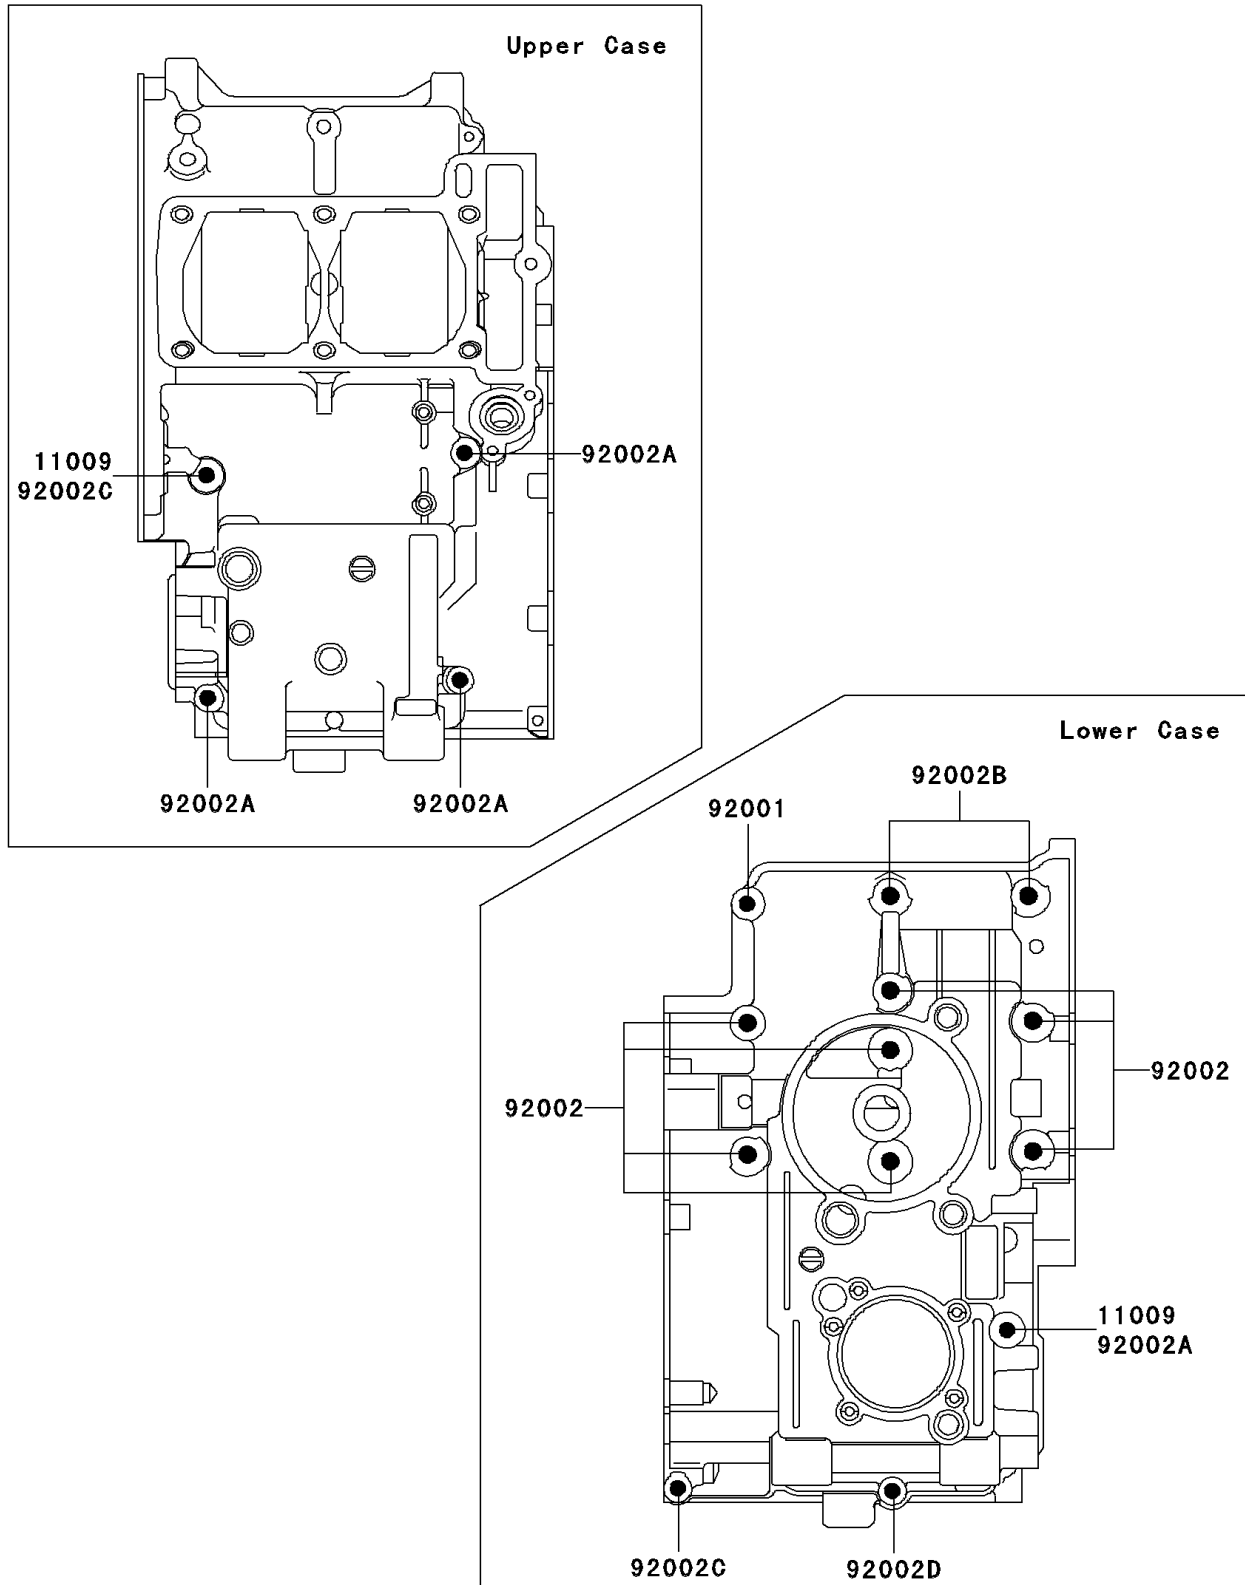

2003 Ninja[®] 250R

PARTS DIAGRAM

Crankcase Bolt Pattern

E1412

2003 Ninja[®] 250R

PARTS LIST

Crankcase Bolt Pattern

ITEM NAME

PART NUMBER

QUANTITY
