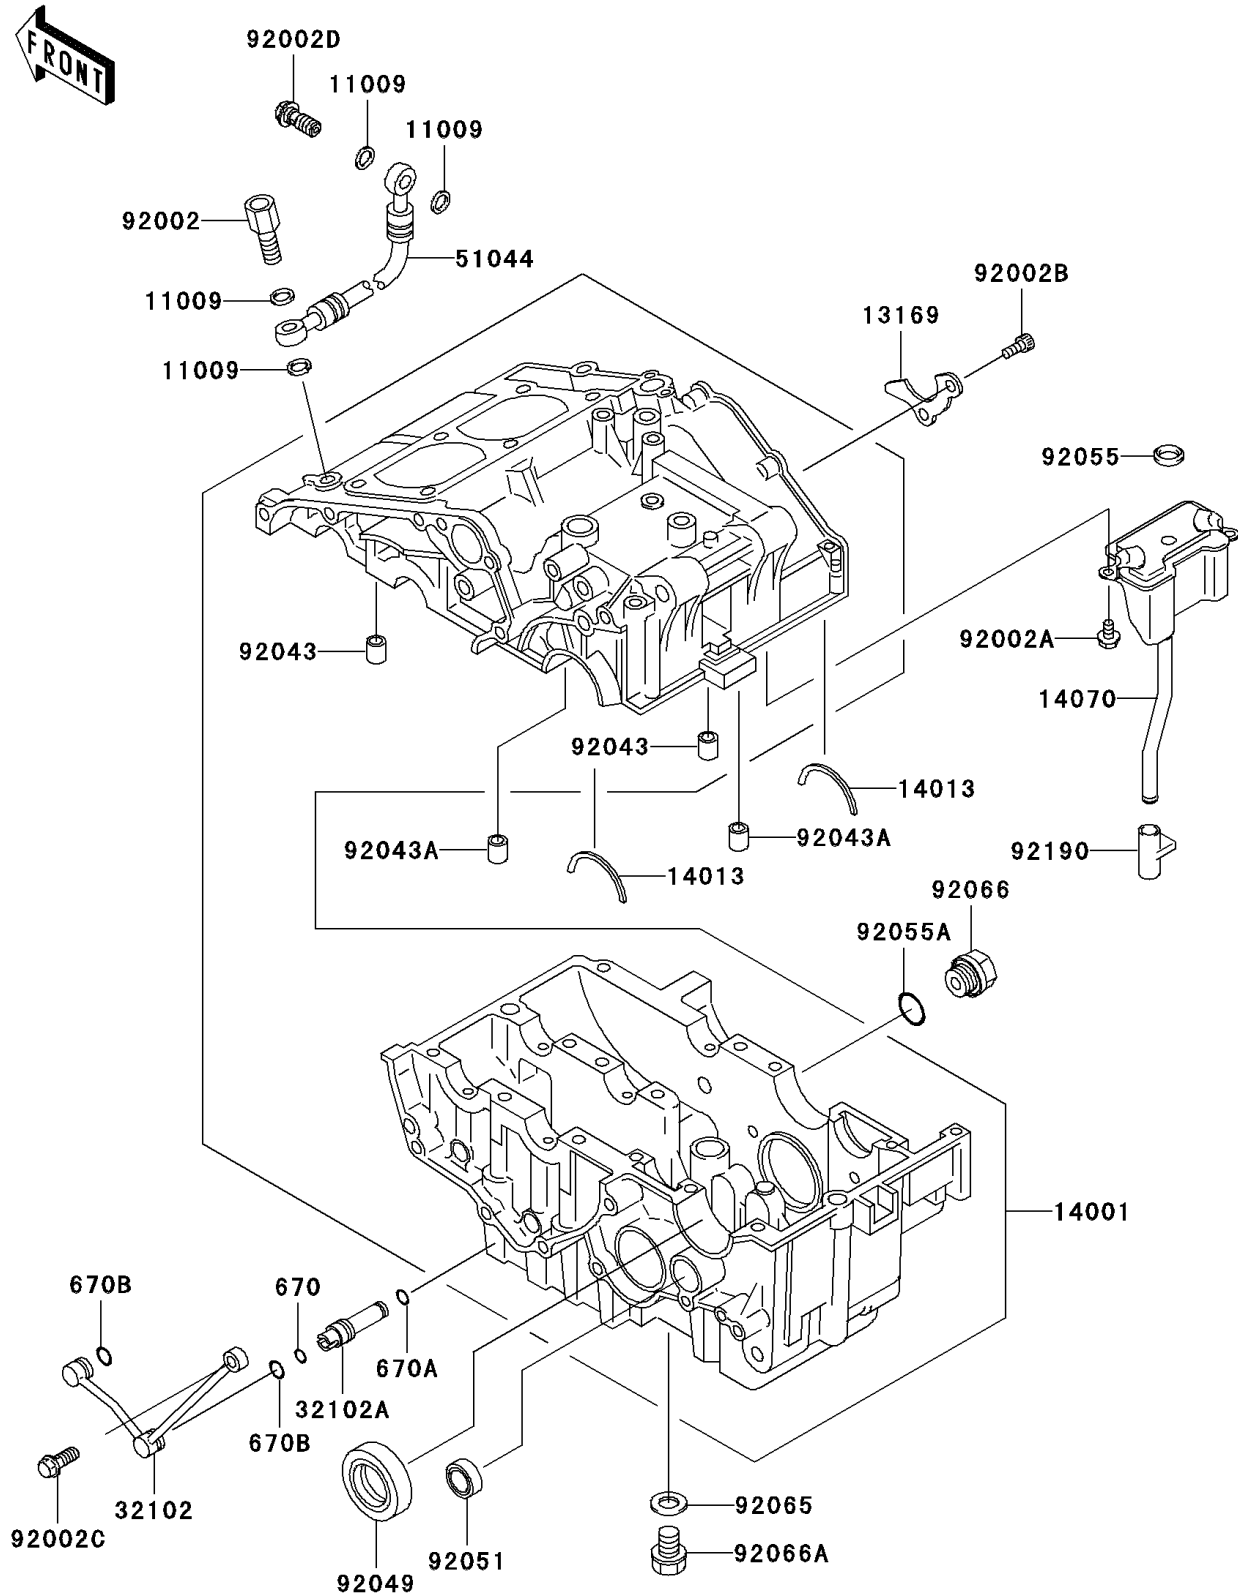

2001 Ninja[®] 250R

PARTS DIAGRAM

Crankcase

E1411

2001 Ninja[®] 250R

PARTS LIST

Crankcase

ITEM NAME

PART NUMBER

QUANTITY
