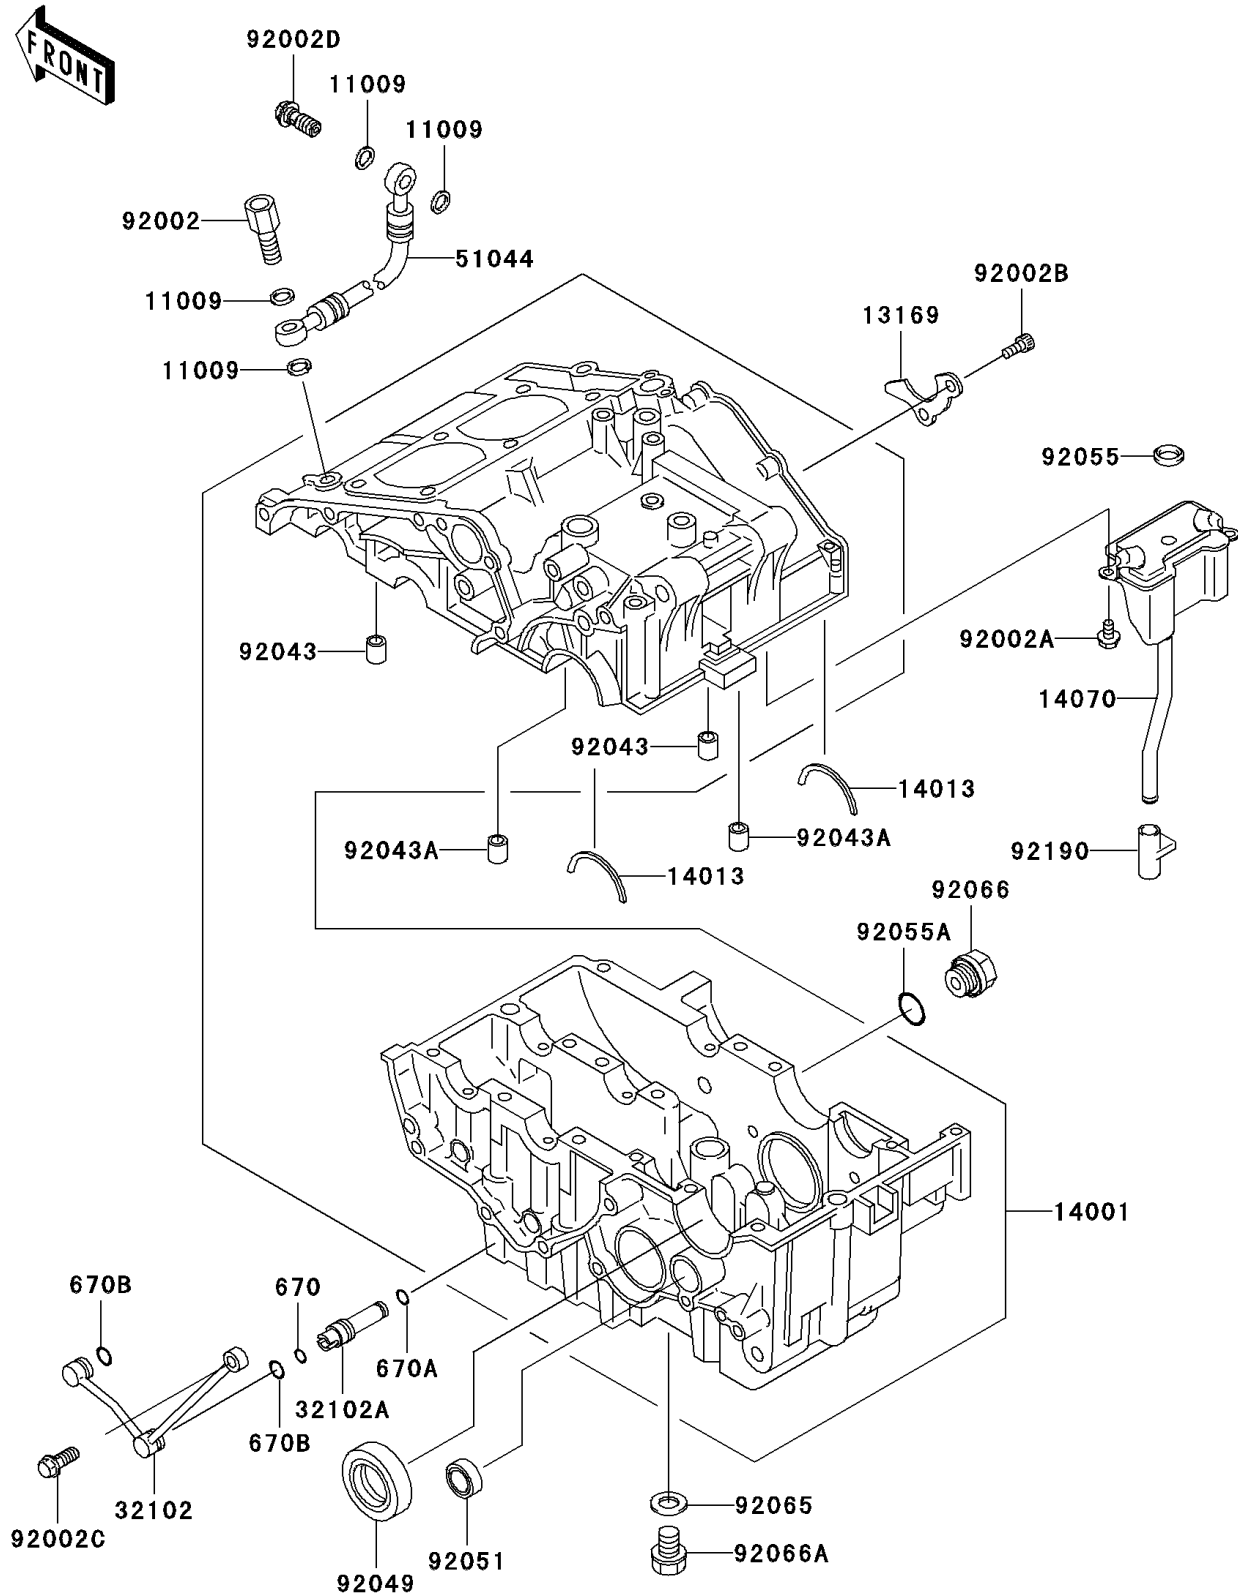

2003 Ninja[®] 250R

PARTS DIAGRAM

Crankcase

E1411

2003 Ninja[®] 250R

PARTS LIST

Crankcase

ITEM NAME

PART NUMBER

QUANTITY
