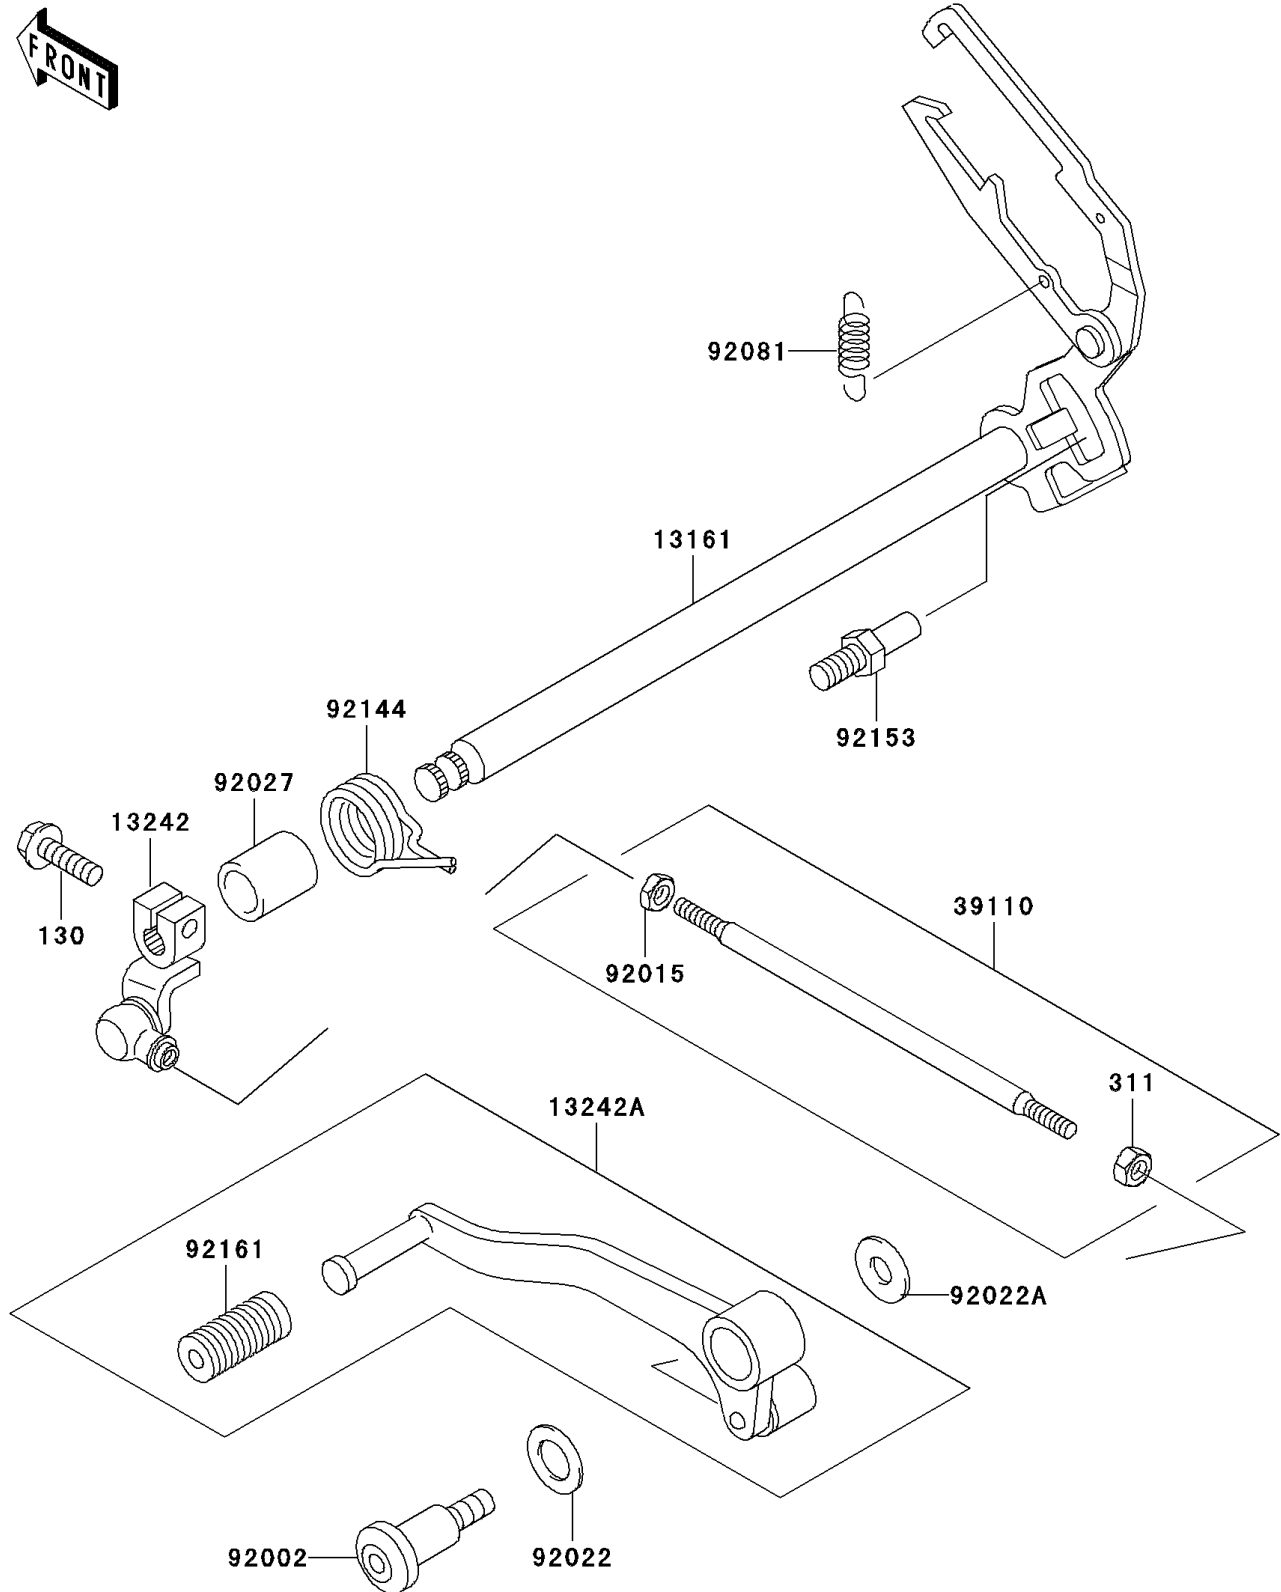

2004 Ninja[®] 250R

PARTS DIAGRAM

Gear Change Mechanism

E1370

2004 Ninja® 250R

PARTS LIST

Gear Change Mechanism

ITEM NAME

PART NUMBER

QUANTITY
