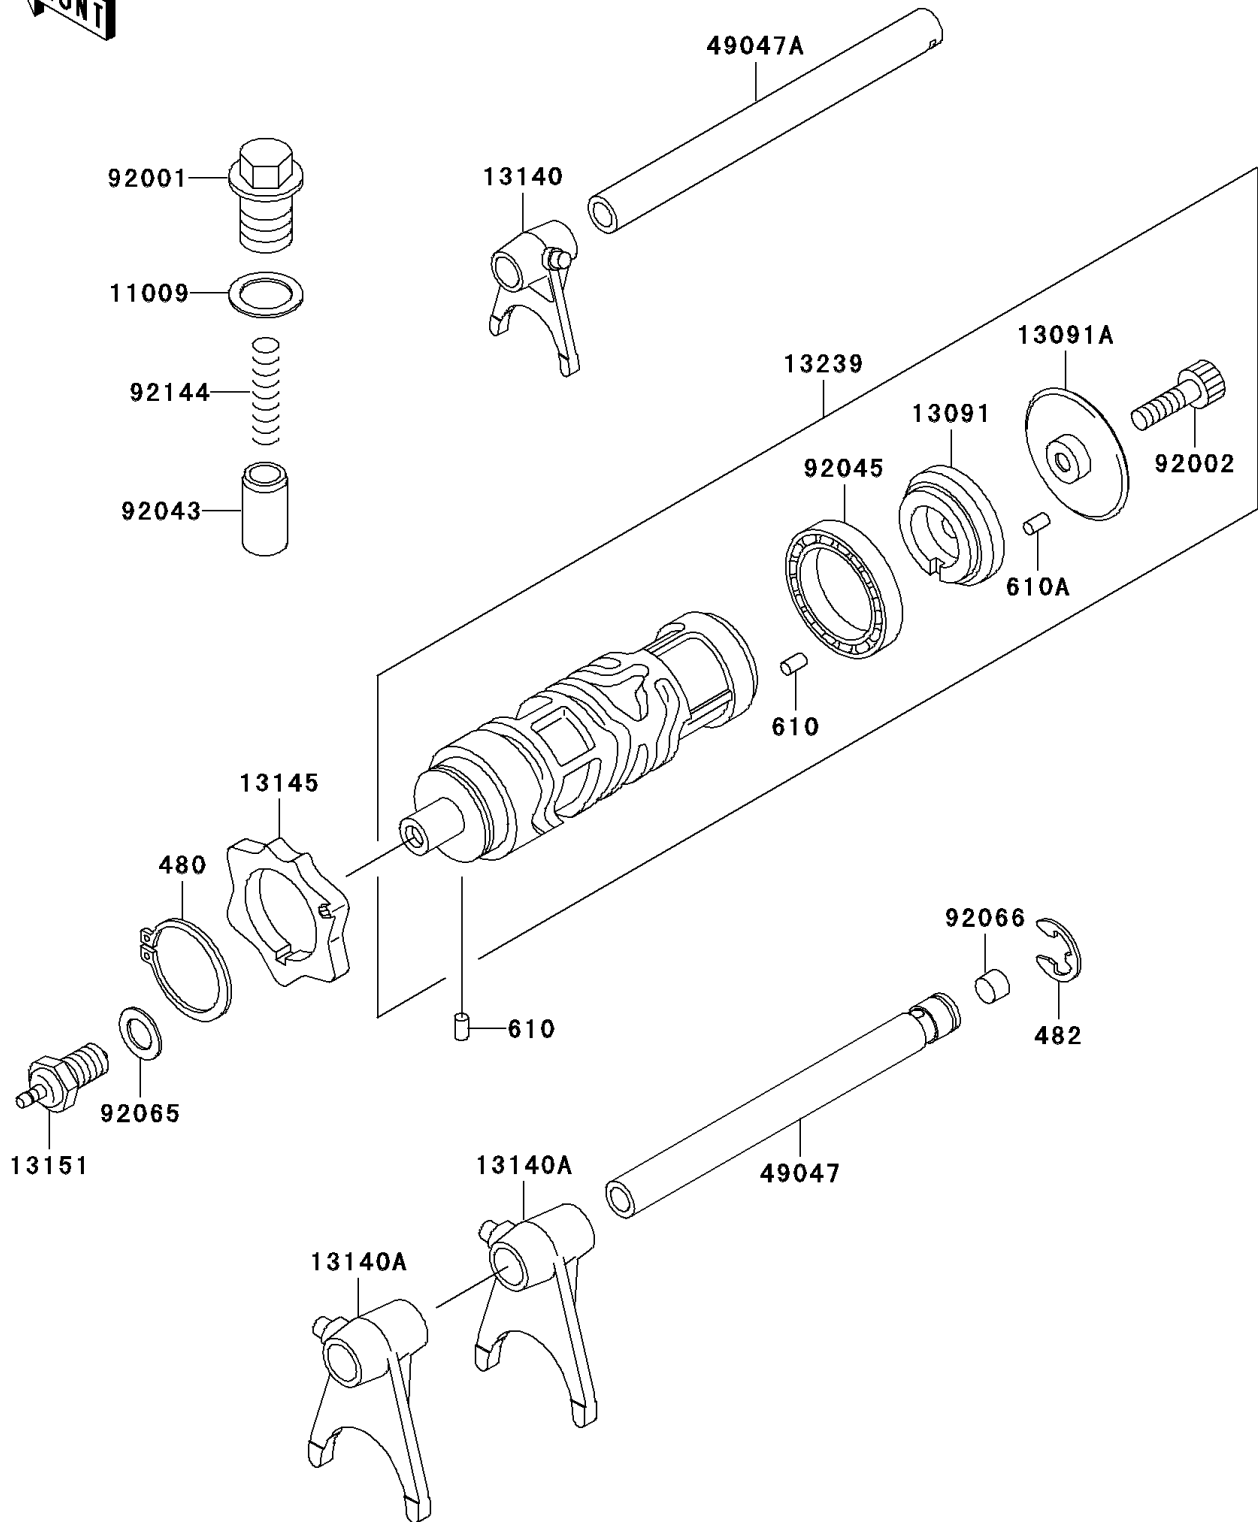

2001 Ninja[®] 250R

PARTS DIAGRAM

Gear Change Drum/Shift Fork(s)

E1362

2001 Ninja[®] 250R

PARTS LIST

Gear Change Drum/Shift Fork(s)

ITEM NAME

PART NUMBER

QUANTITY
