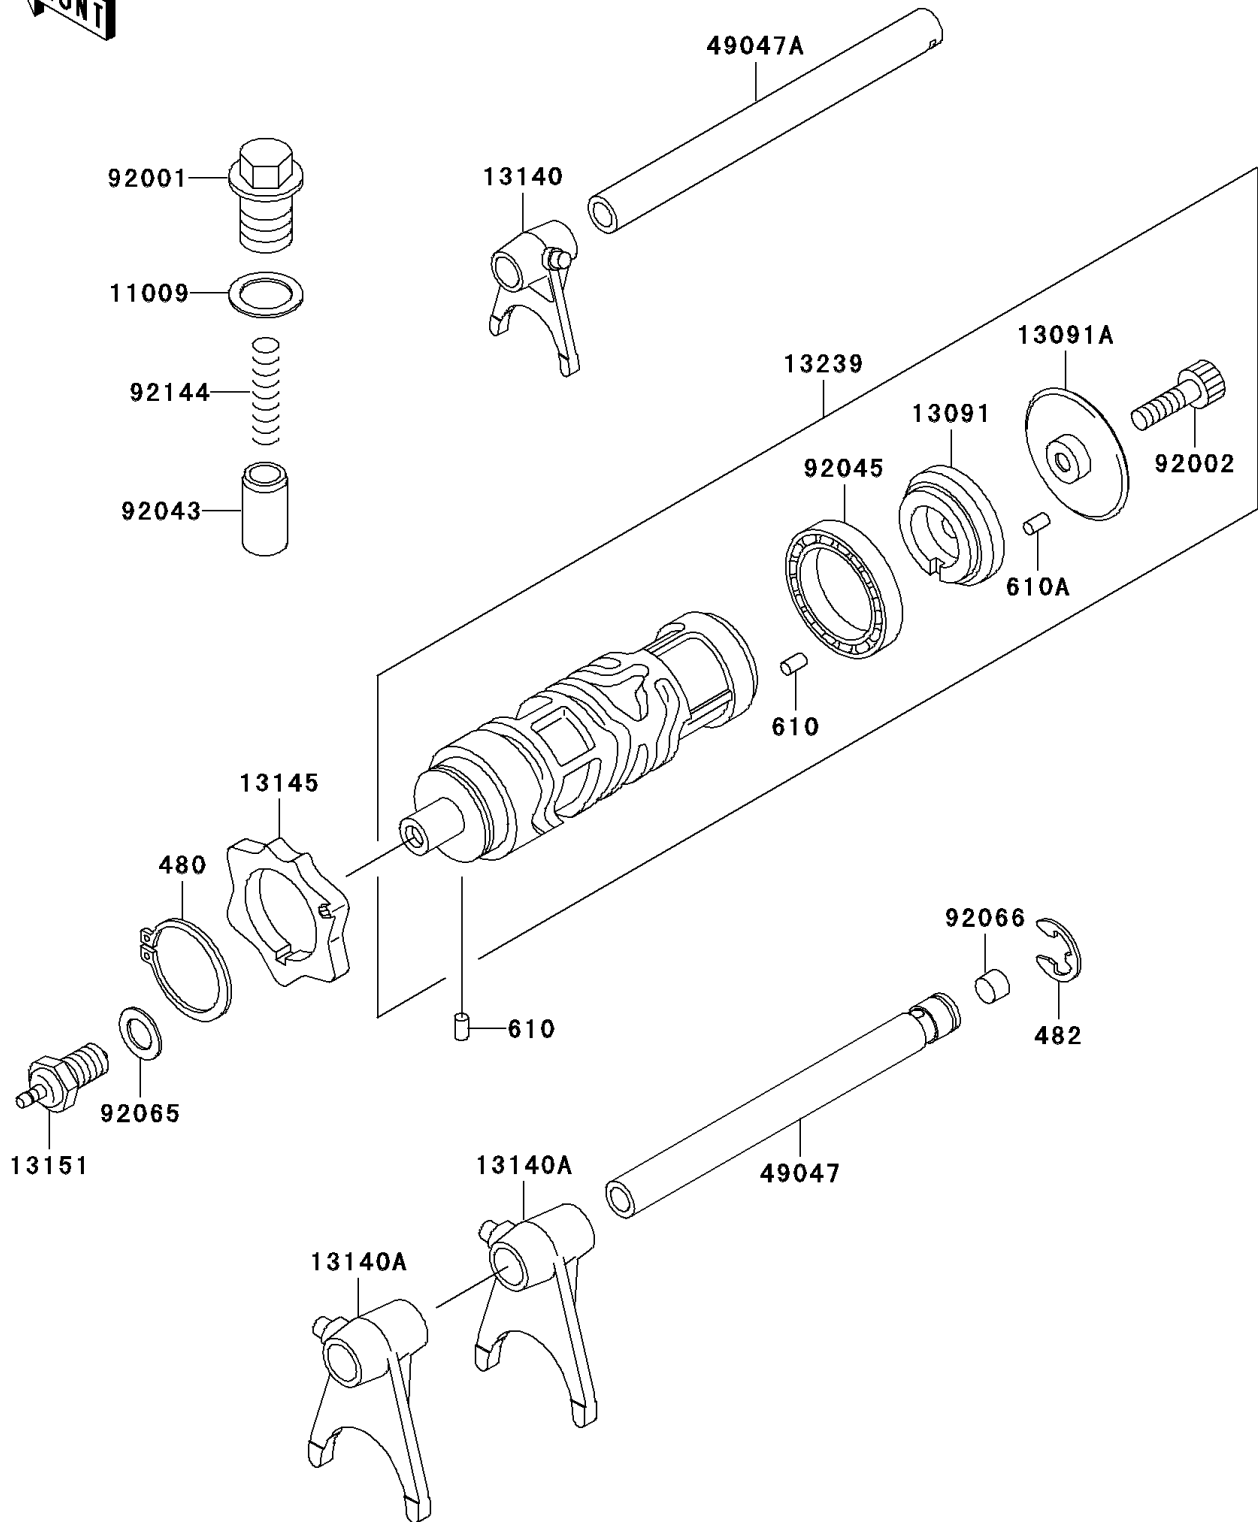

2003 Ninja[®] 250R

PARTS DIAGRAM

Gear Change Drum/Shift Fork(s)

E1362

2003 Ninja[®] 250R

PARTS LIST

Gear Change Drum/Shift Fork(s)

ITEM NAME

PART NUMBER

QUANTITY
