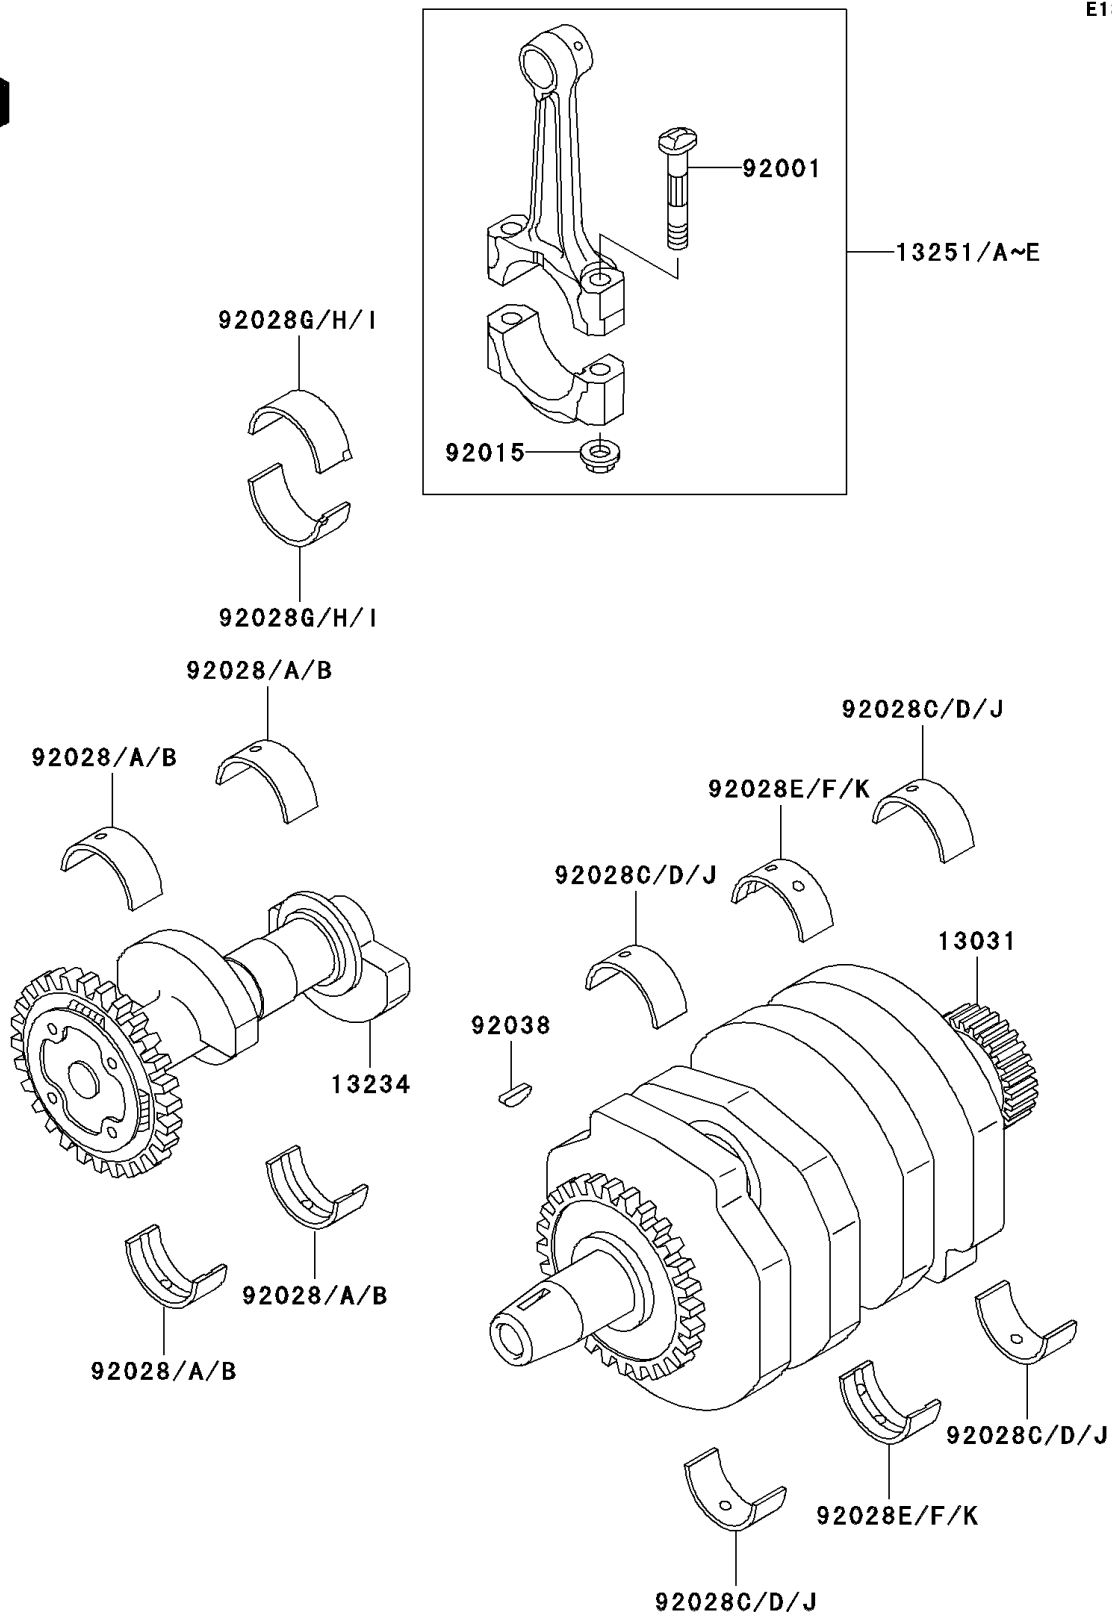

2001 Ninja[®] 250R

PARTS DIAGRAM

Crankshaft

E1321

2001 Ninja[®] 250R

PARTS LIST

Crankshaft

ITEM NAME

PART NUMBER

QUANTITY
