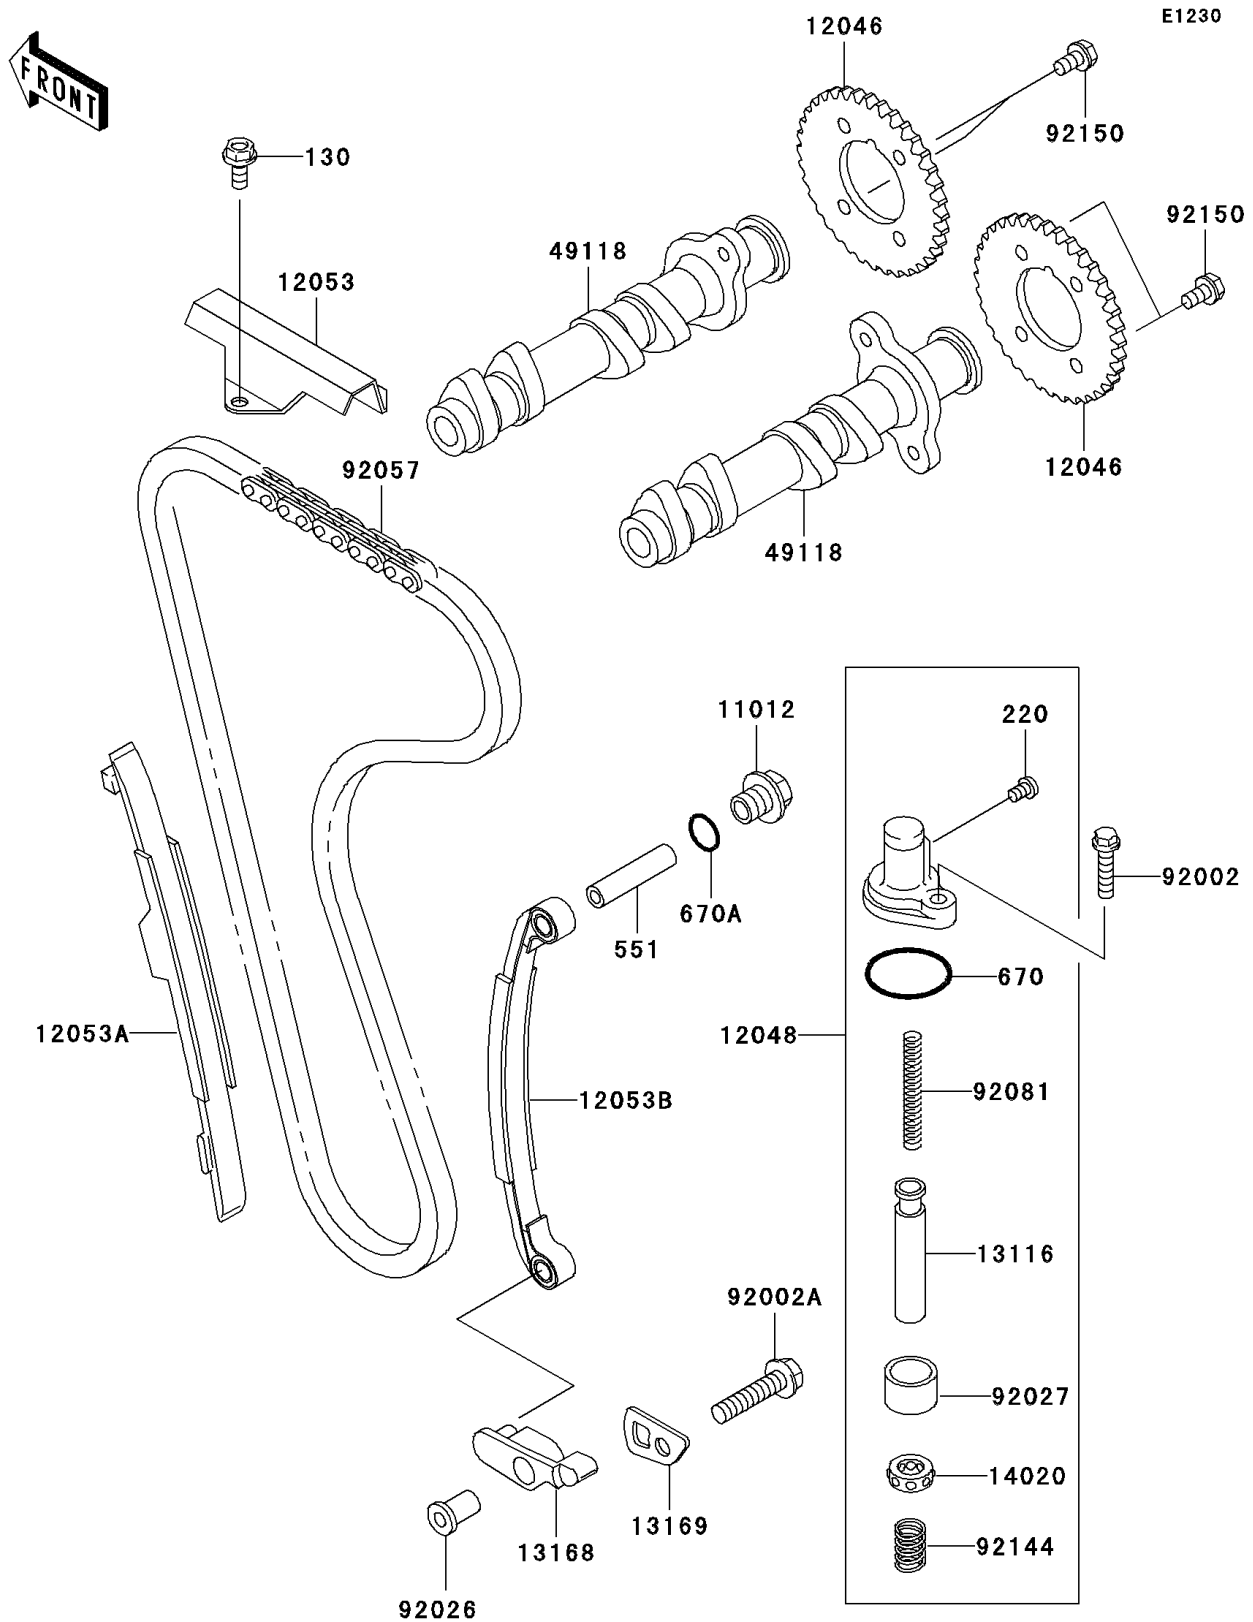

2001 Ninja[®] 250R

PARTS DIAGRAM

Camshaft(s)/Tensioner

2001 Ninja[®] 250R

PARTS LIST

Camshaft(s)/Tensioner

ITEM NAME

PART NUMBER

QUANTITY
