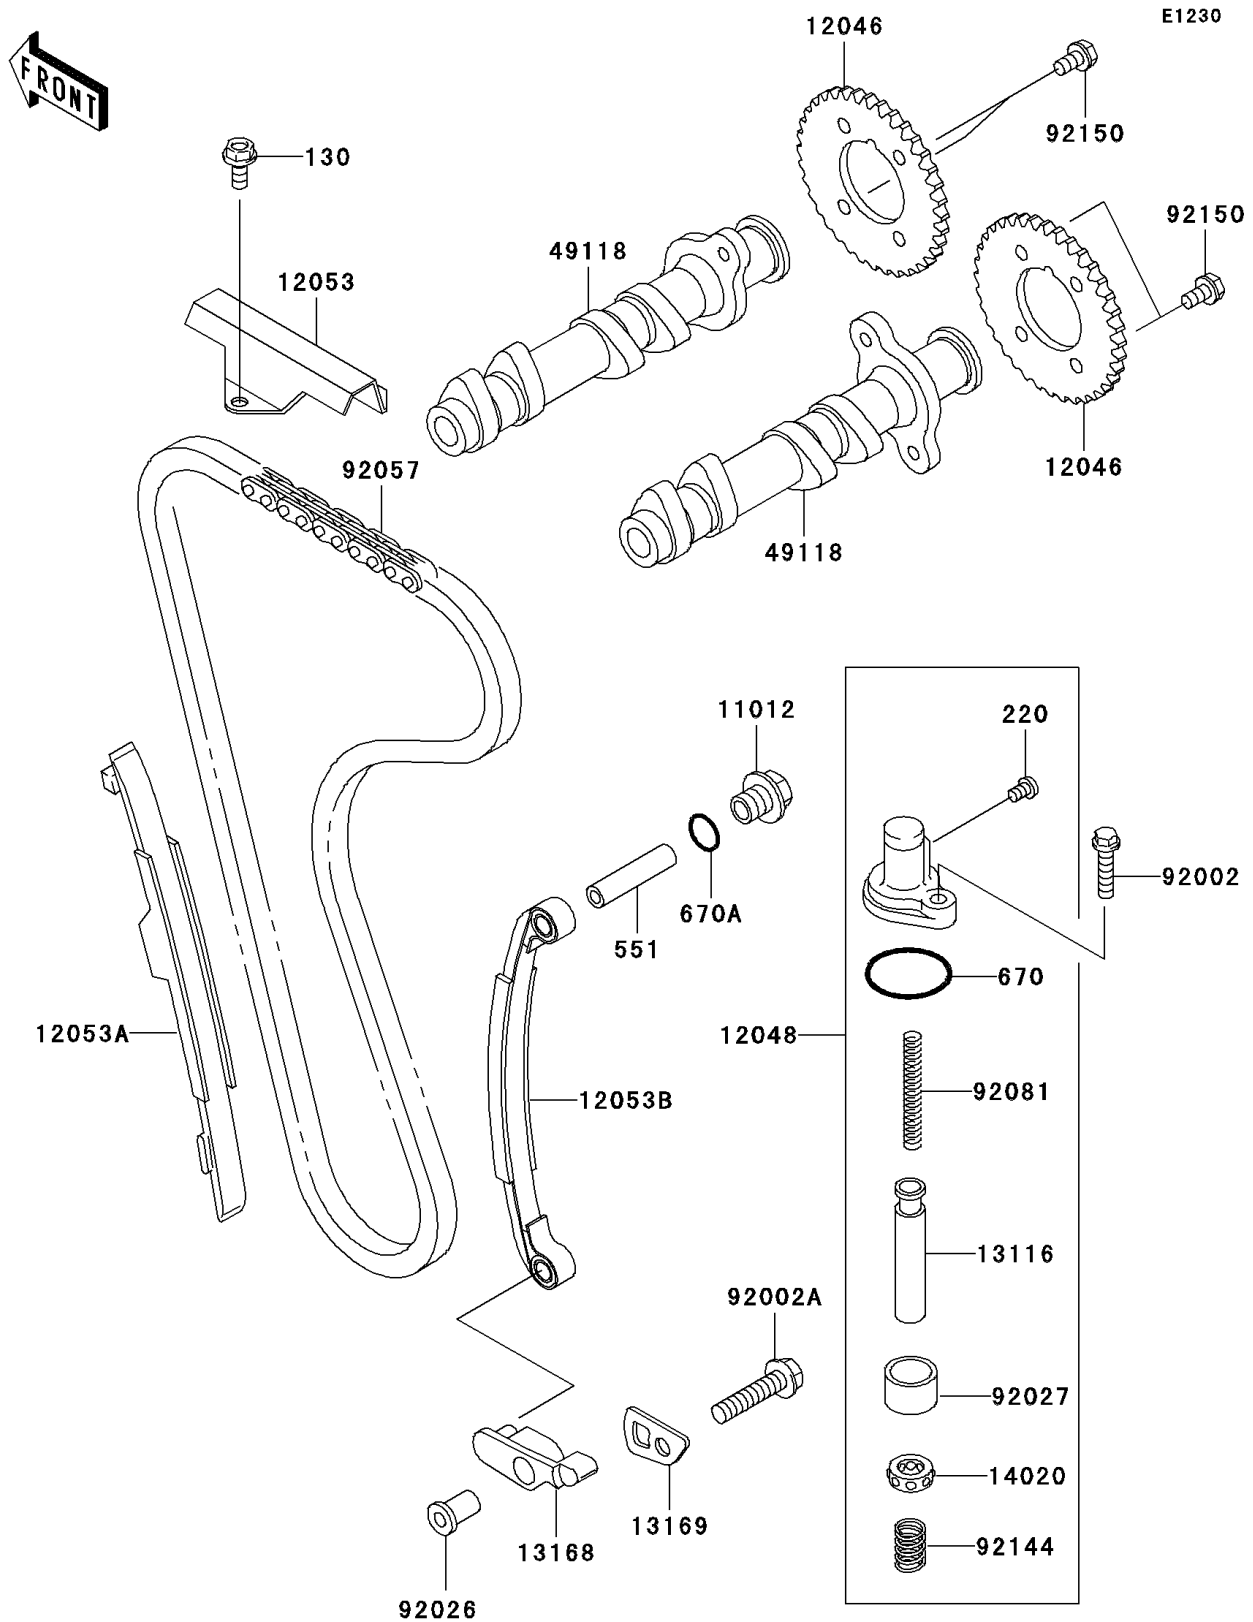

2003 Ninja[®] 250R

PARTS DIAGRAM

Camshaft(s)/Tensioner

2003 Ninja[®] 250R

PARTS LIST

Camshaft(s)/Tensioner

ITEM NAME

PART NUMBER

QUANTITY
