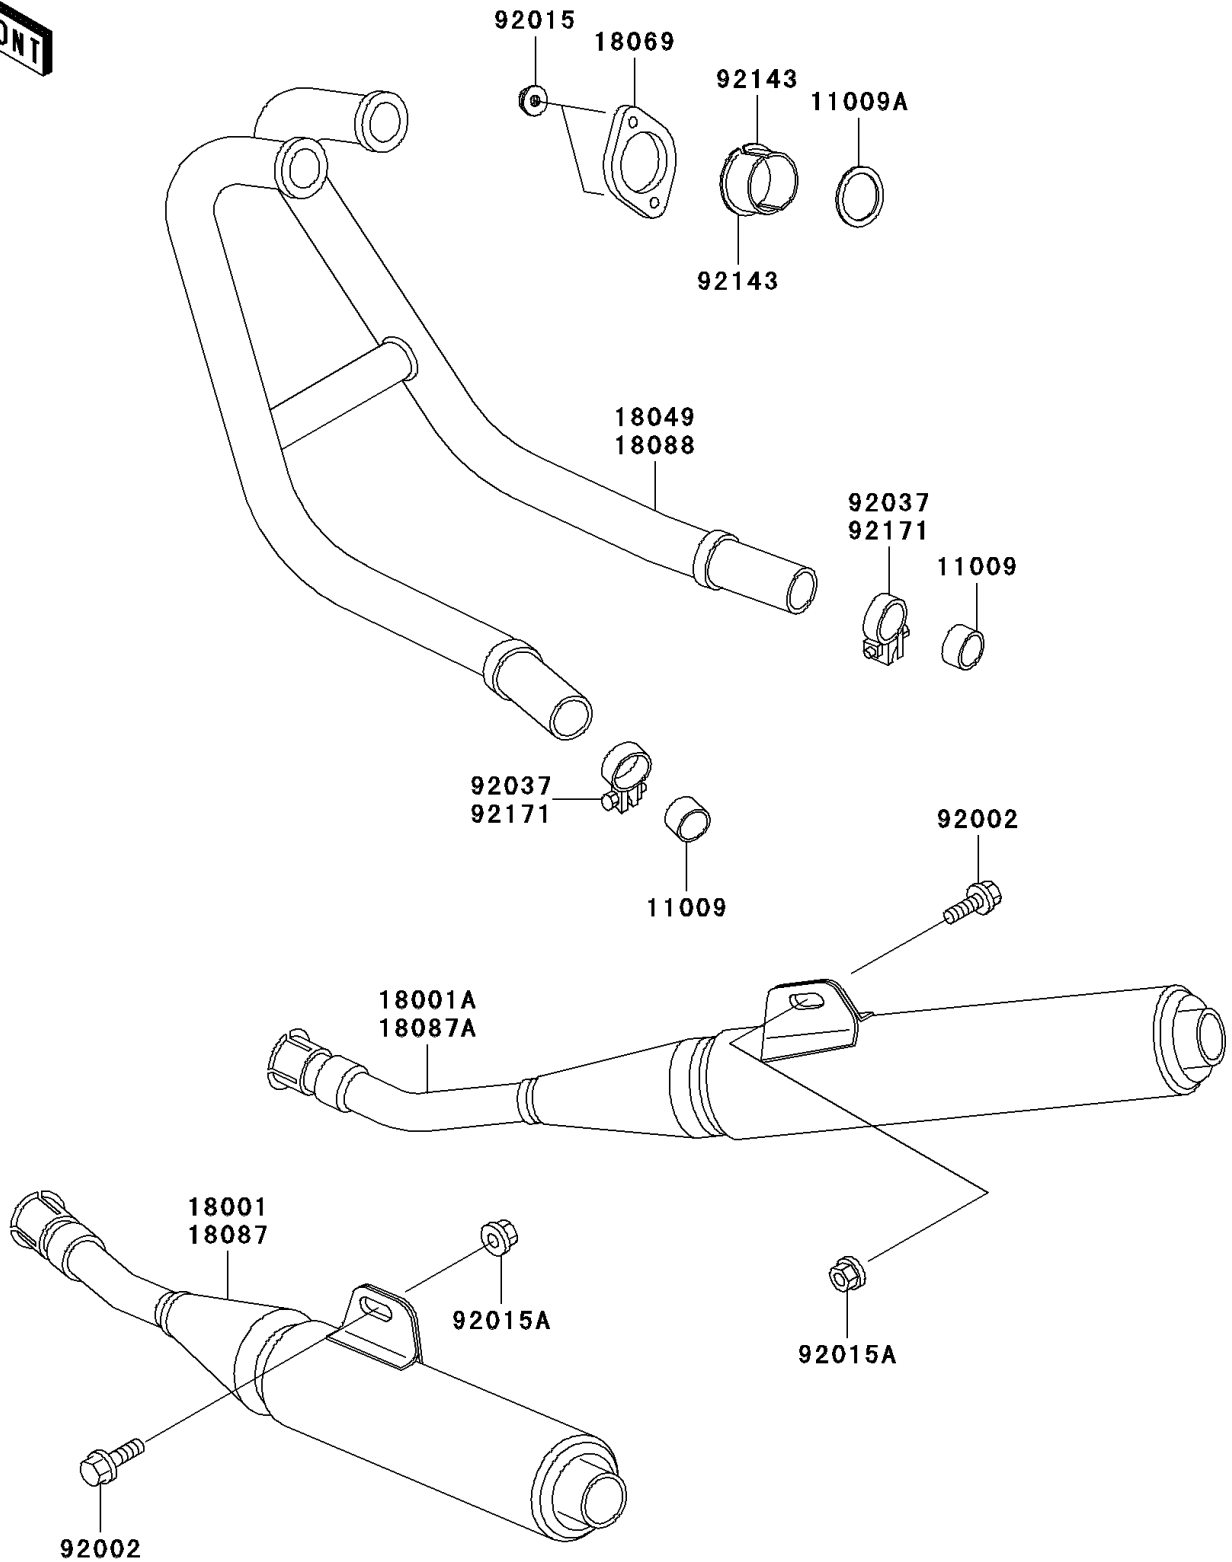

2003 Ninja[®] 250R

PARTS DIAGRAM

Muffler(s)

E1140

2003 Ninja[®] 250R

PARTS LIST

Muffler(s)

ITEM NAME

PART NUMBER

QUANTITY
