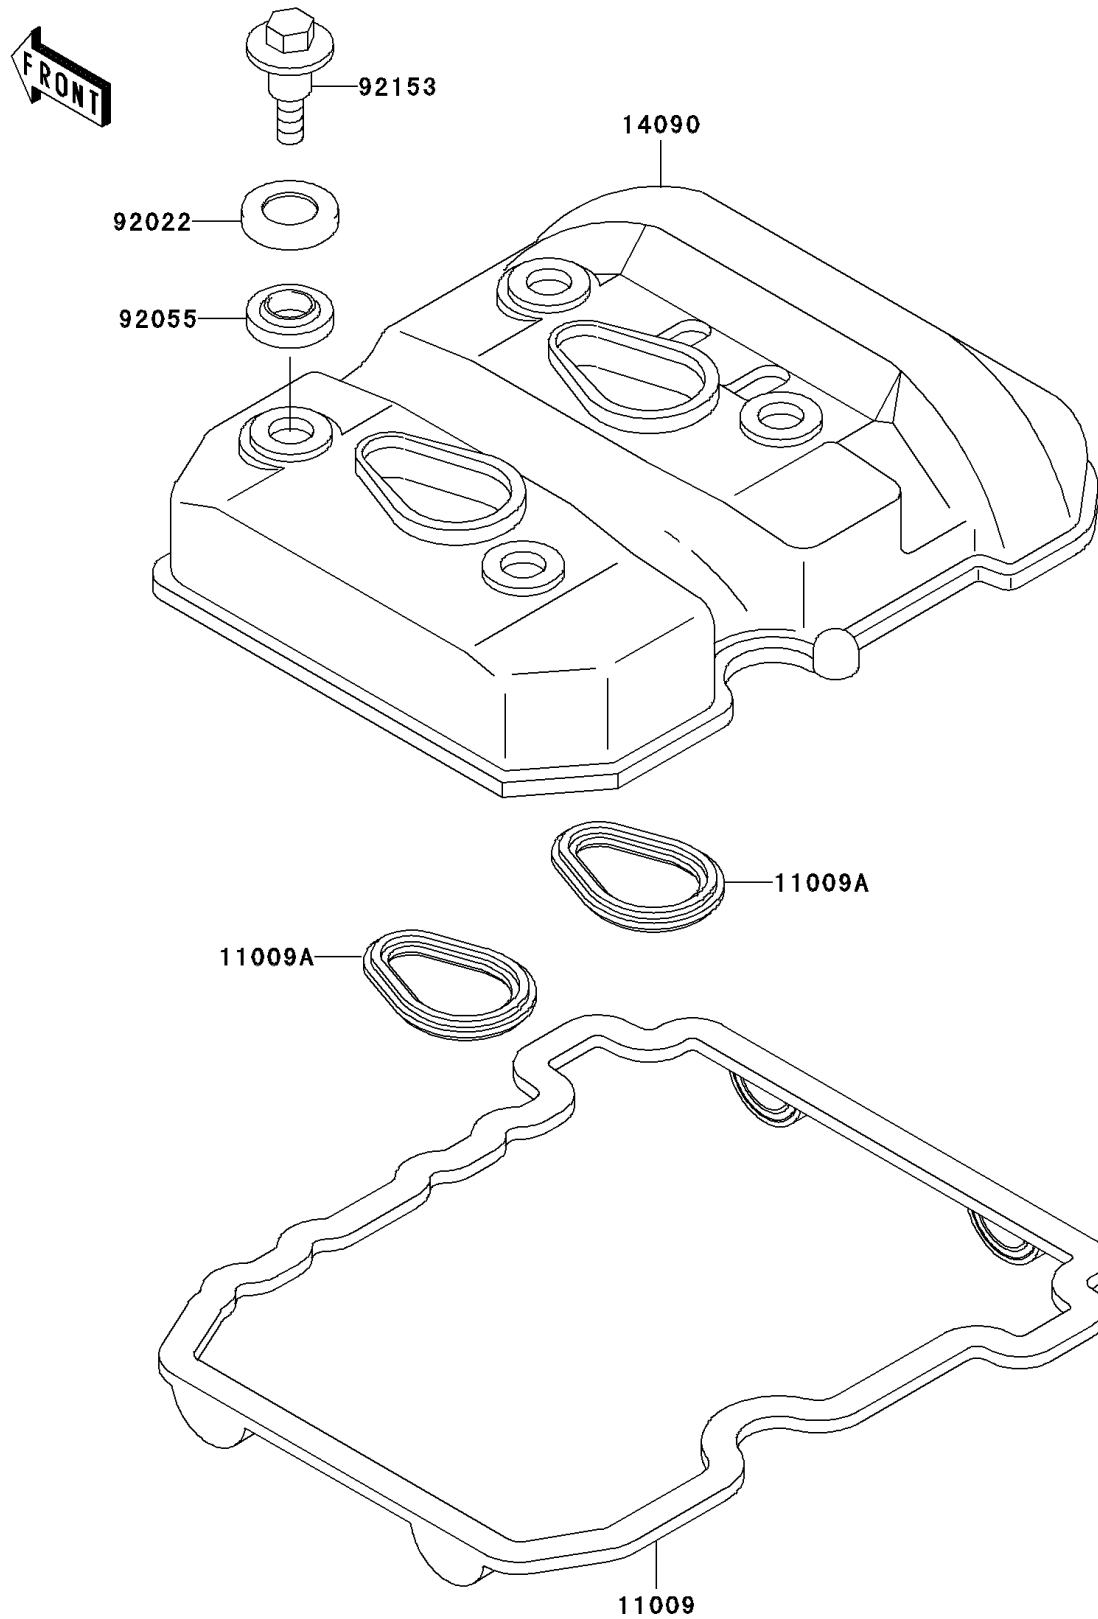

2001 Ninja[®] 250R

PARTS DIAGRAM

Cylinder Head Cover

E1112

2001 Ninja[®] 250R

PARTS LIST

Cylinder Head Cover

ITEM NAME

PART NUMBER

QUANTITY
