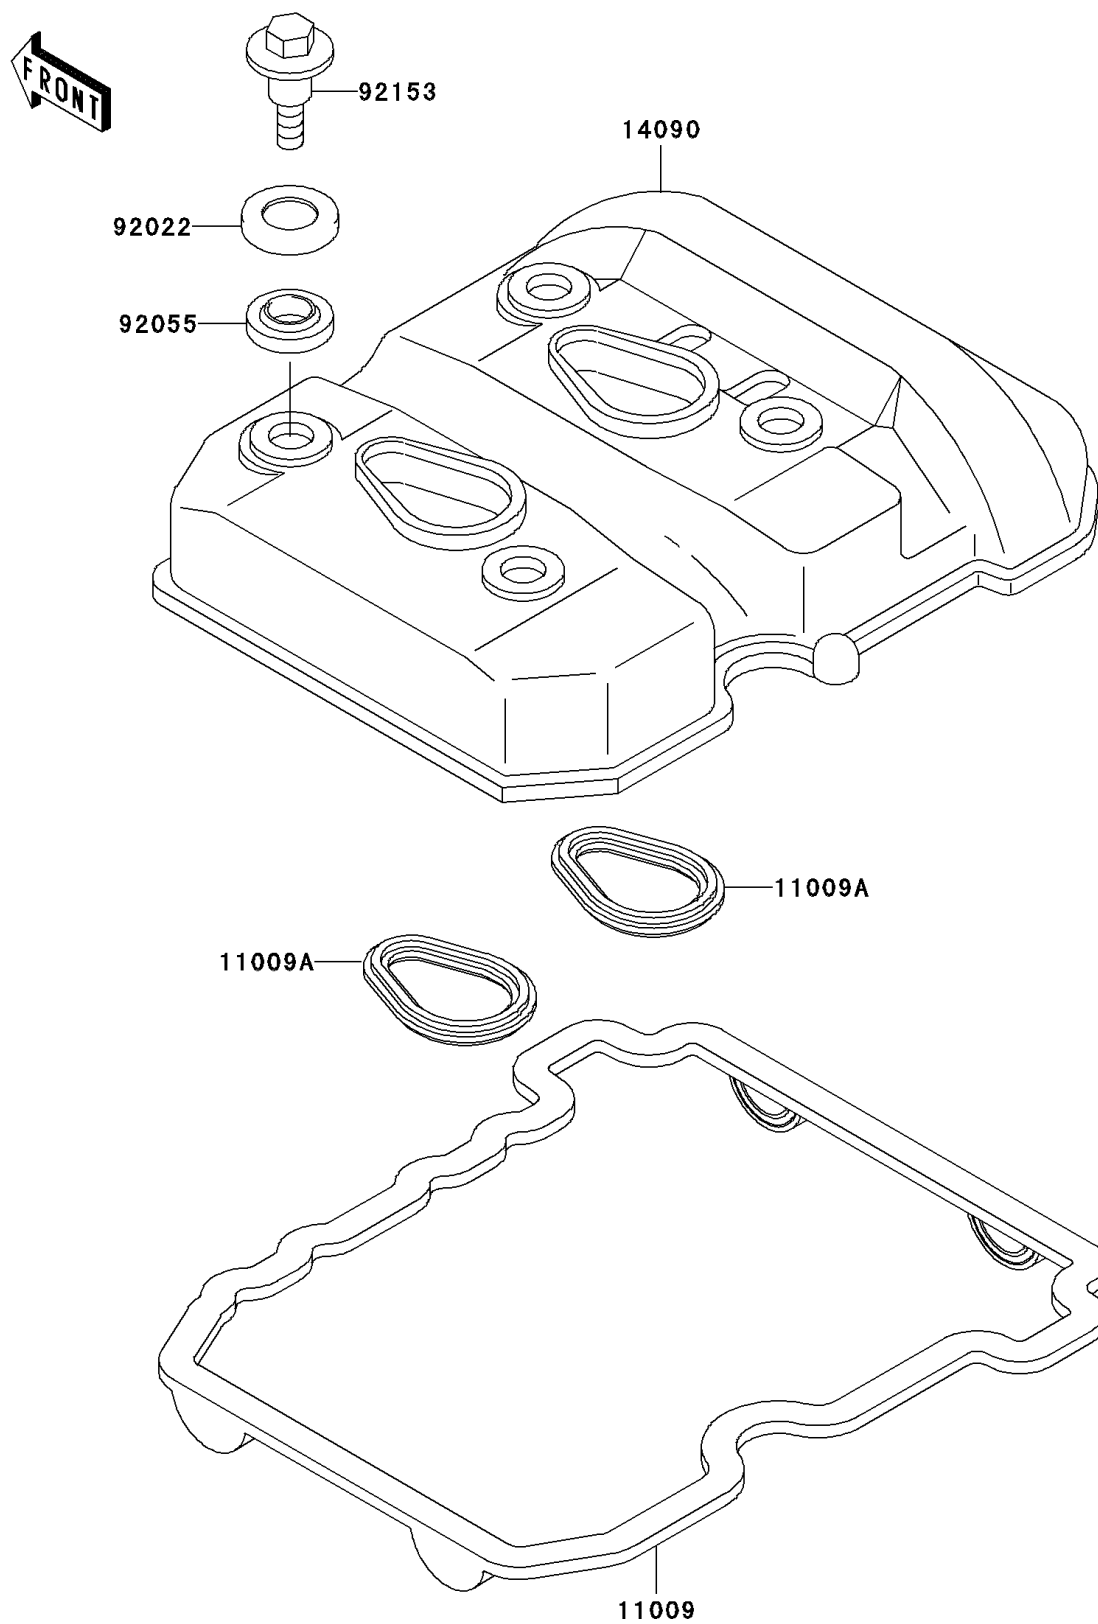

2003 Ninja® 250R

PARTS DIAGRAM

Cylinder Head Cover

Kawasaki

Let the Good Times Roll®

E1112