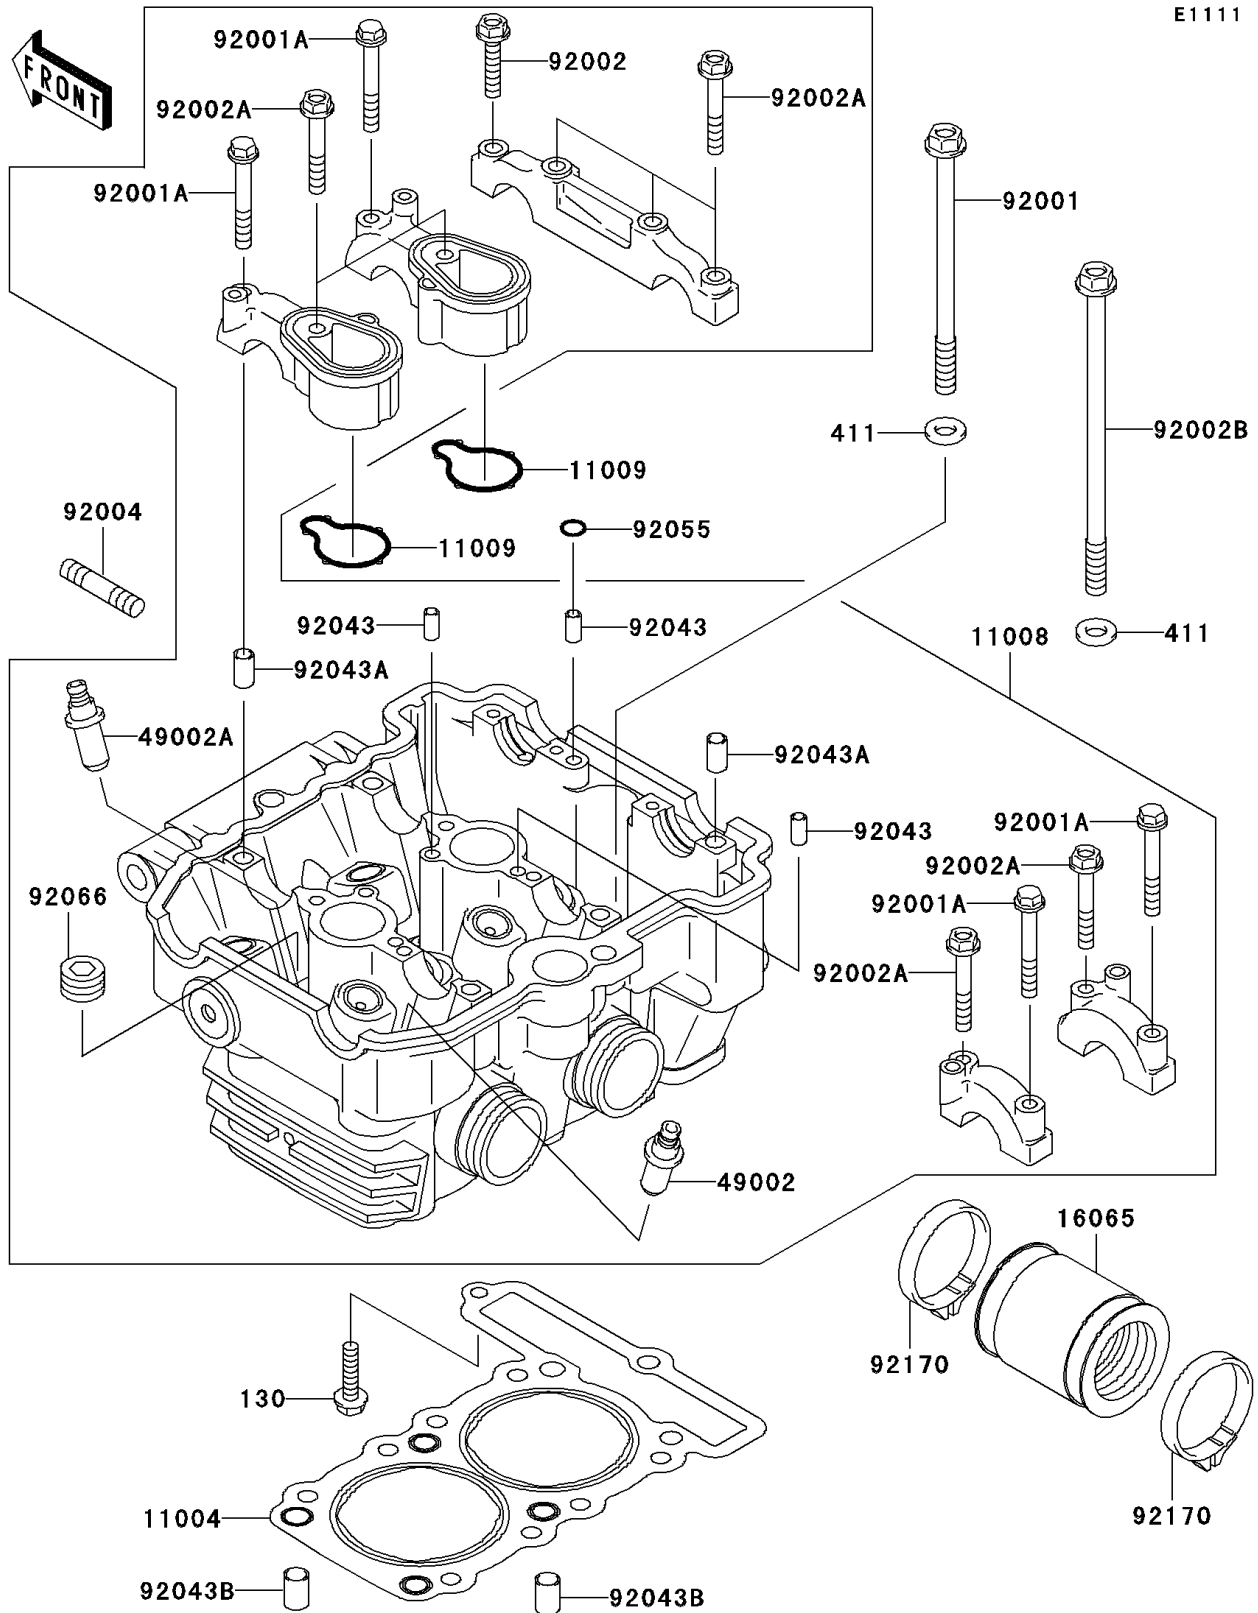

2001 Ninja[®] 250R

PARTS DIAGRAM

Cylinder Head

2001 Ninja® 250R

PARTS LIST

Cylinder Head

ITEM NAME

PART NUMBER

QUANTITY
