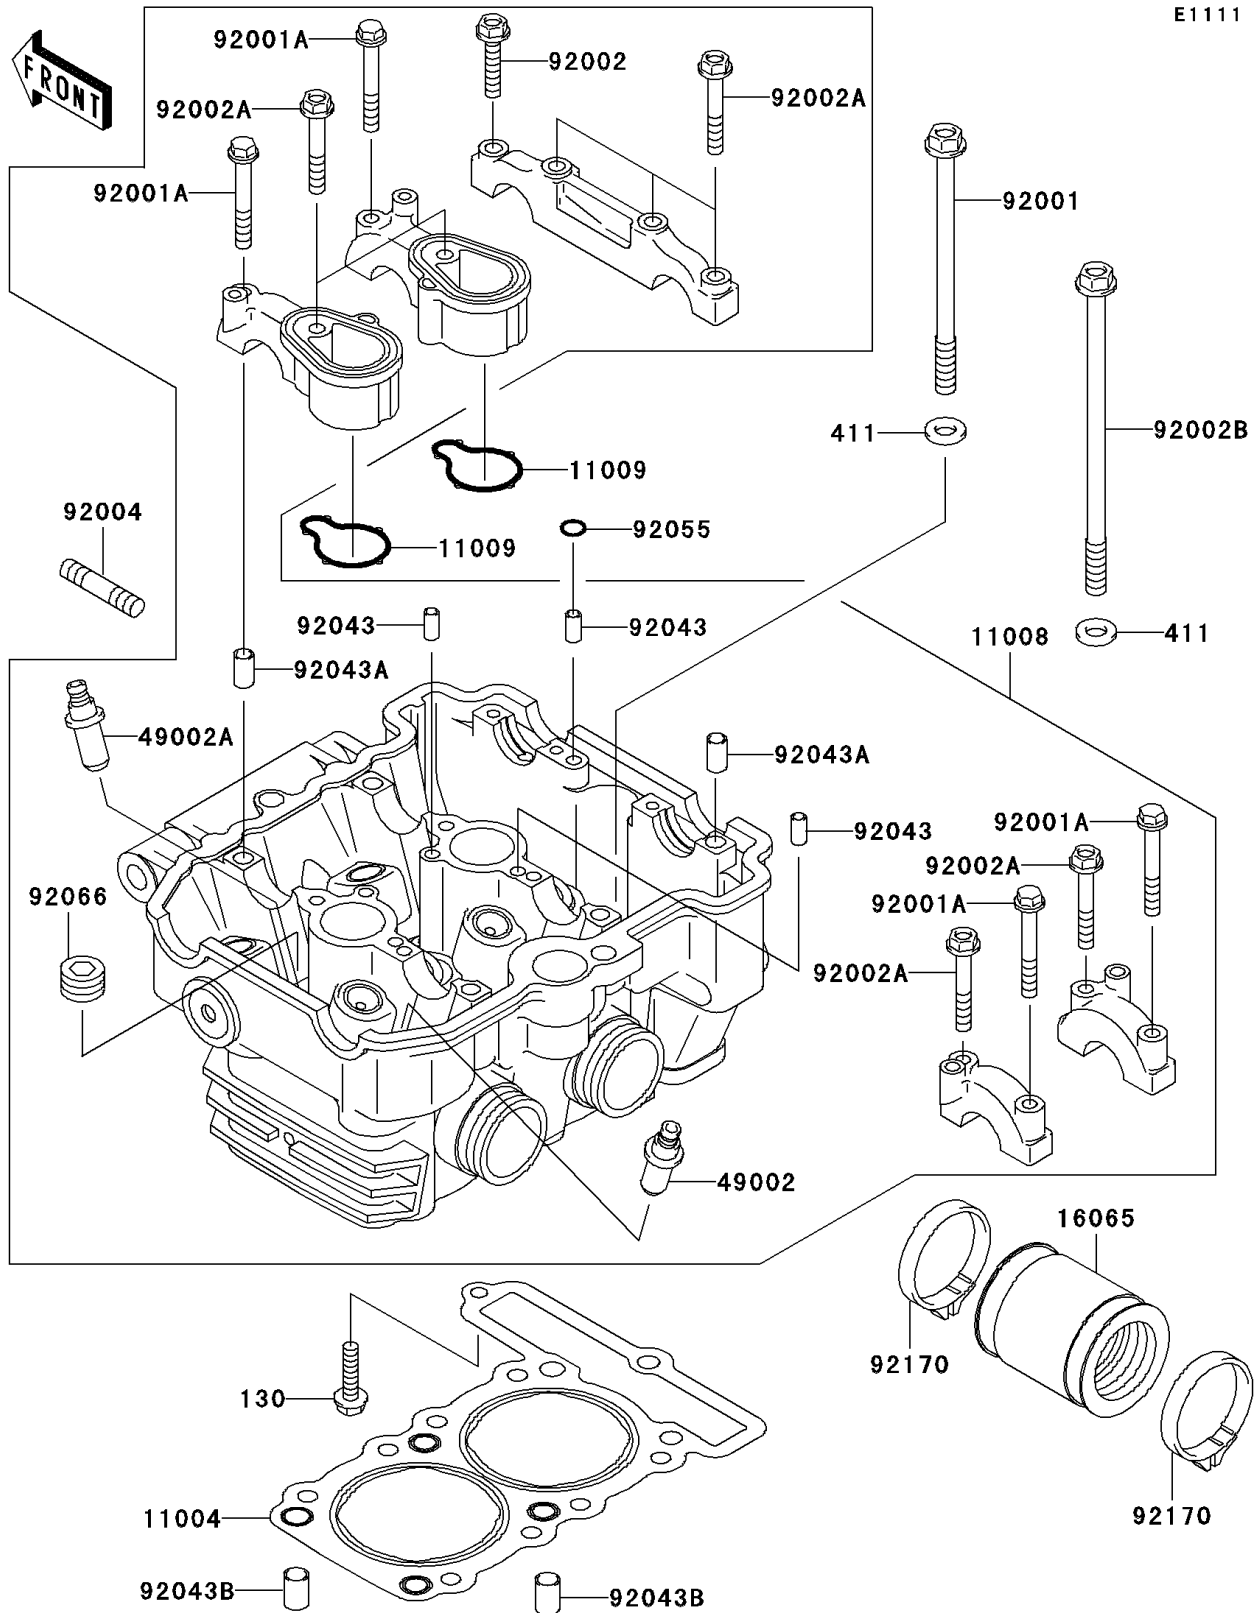

2003 Ninja® 250R

PARTS DIAGRAM

Cylinder Head

Kawasaki

Let the Good Times Roll®