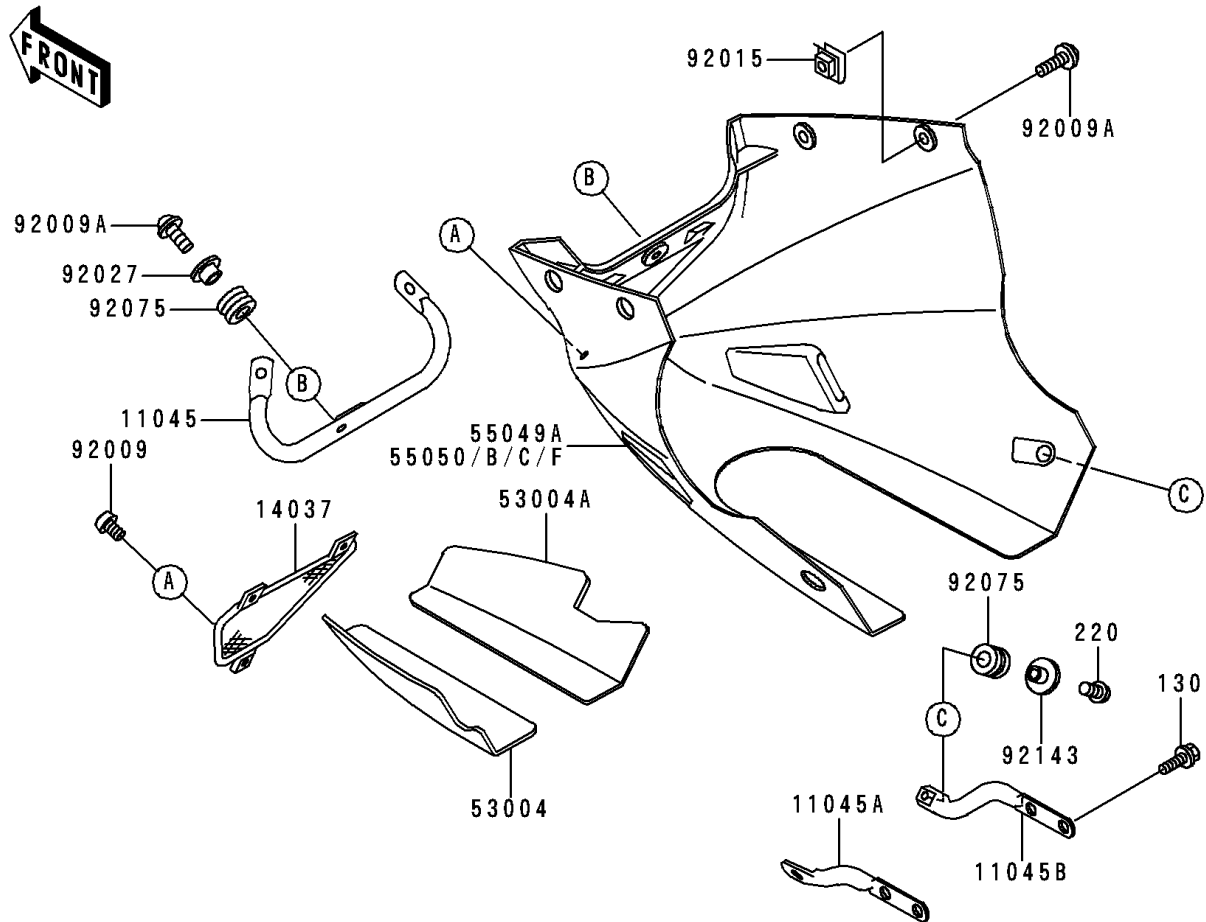

2000 Ninja® 250R

PARTS DIAGRAM

Cowling Lower

F2872

2000 Ninja[®] 250R

PARTS LIST

Cowling Lowers

ITEM NAME

PART NUMBER

QUANTITY
