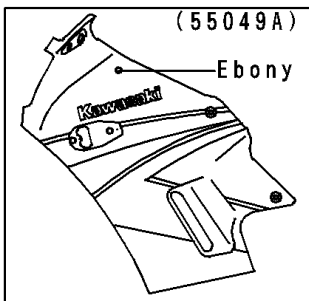

1996 Ninja[®] 250R

PARTS DIAGRAM

Cowling

F2871

1996 Ninja[®] 250R

PARTS LIST

Cowling

ITEM NAME

PART NUMBER

QUANTITY
