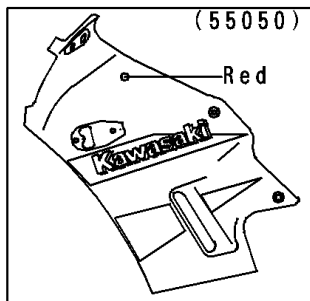

1996 Ninja[®] 250R

PARTS DIAGRAM

Cowling

F2871

1996 Ninja[®] 250R

PARTS LIST

Cowling

ITEM NAME