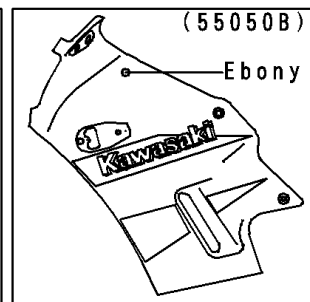

1996 Ninja[®] 250R

PARTS DIAGRAM

Cowling

F2871

1996 Ninja[®] 250R

PARTS LIST

Cowling

ITEM NAME