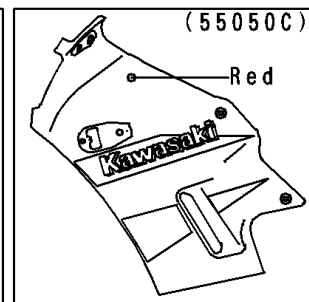

1996 Ninja[®] 250R

PARTS DIAGRAM

Cowling

F2871

1996 Ninja[®] 250R

PARTS LIST

Cowling

ITEM NAME

PART NUMBER

QUANTITY
