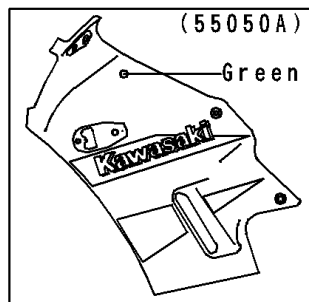

1996 Ninja[®] 250R

PARTS DIAGRAM

Cowling

F2871

1996 Ninja[®] 250R

PARTS LIST

Cowling

ITEM NAME