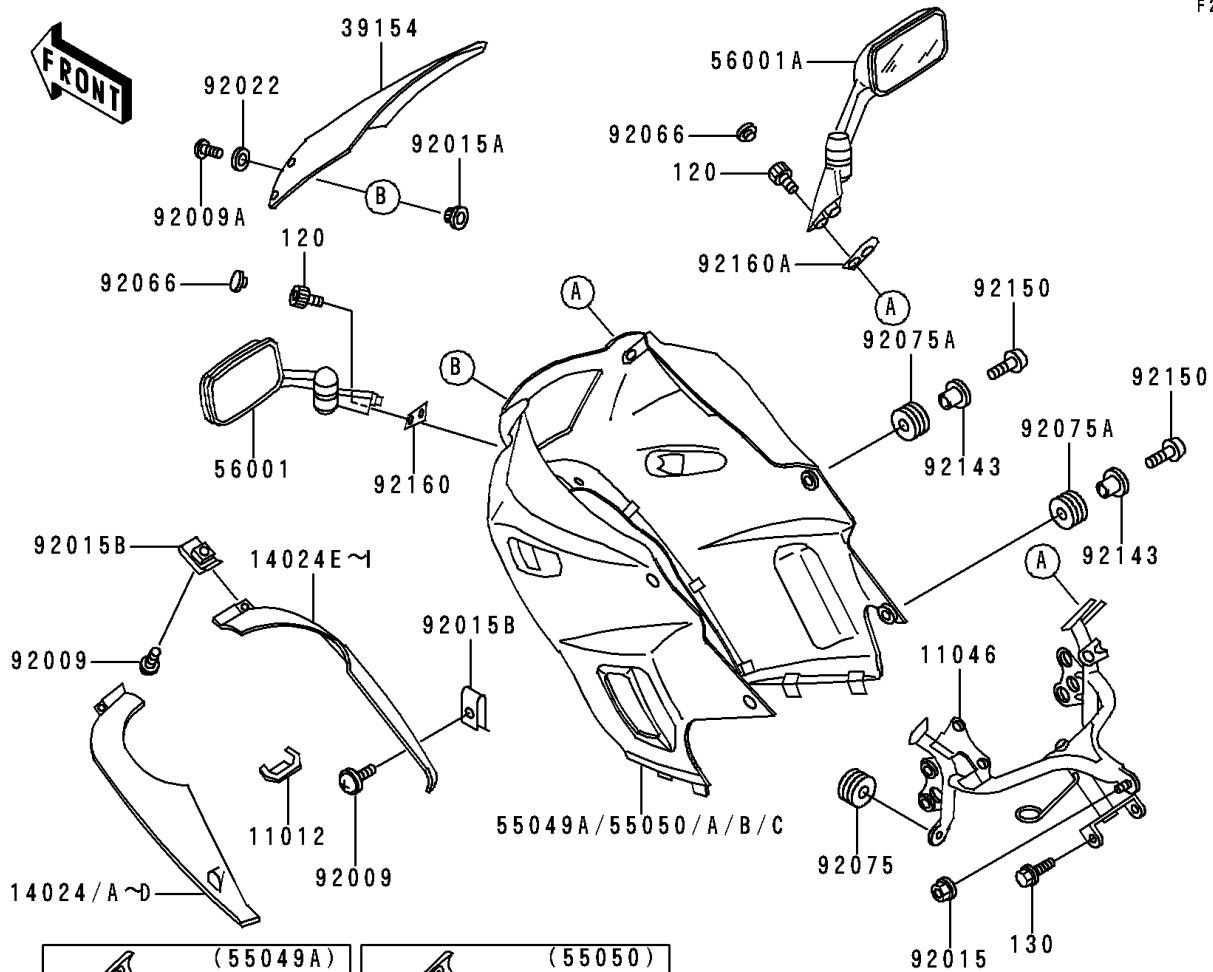

1996 Ninja[®] 250R

PARTS DIAGRAM

Cowling

F2871

1996 Ninja[®] 250R

PARTS LIST

Cowling

ITEM NAME

PART NUMBER

QUANTITY
