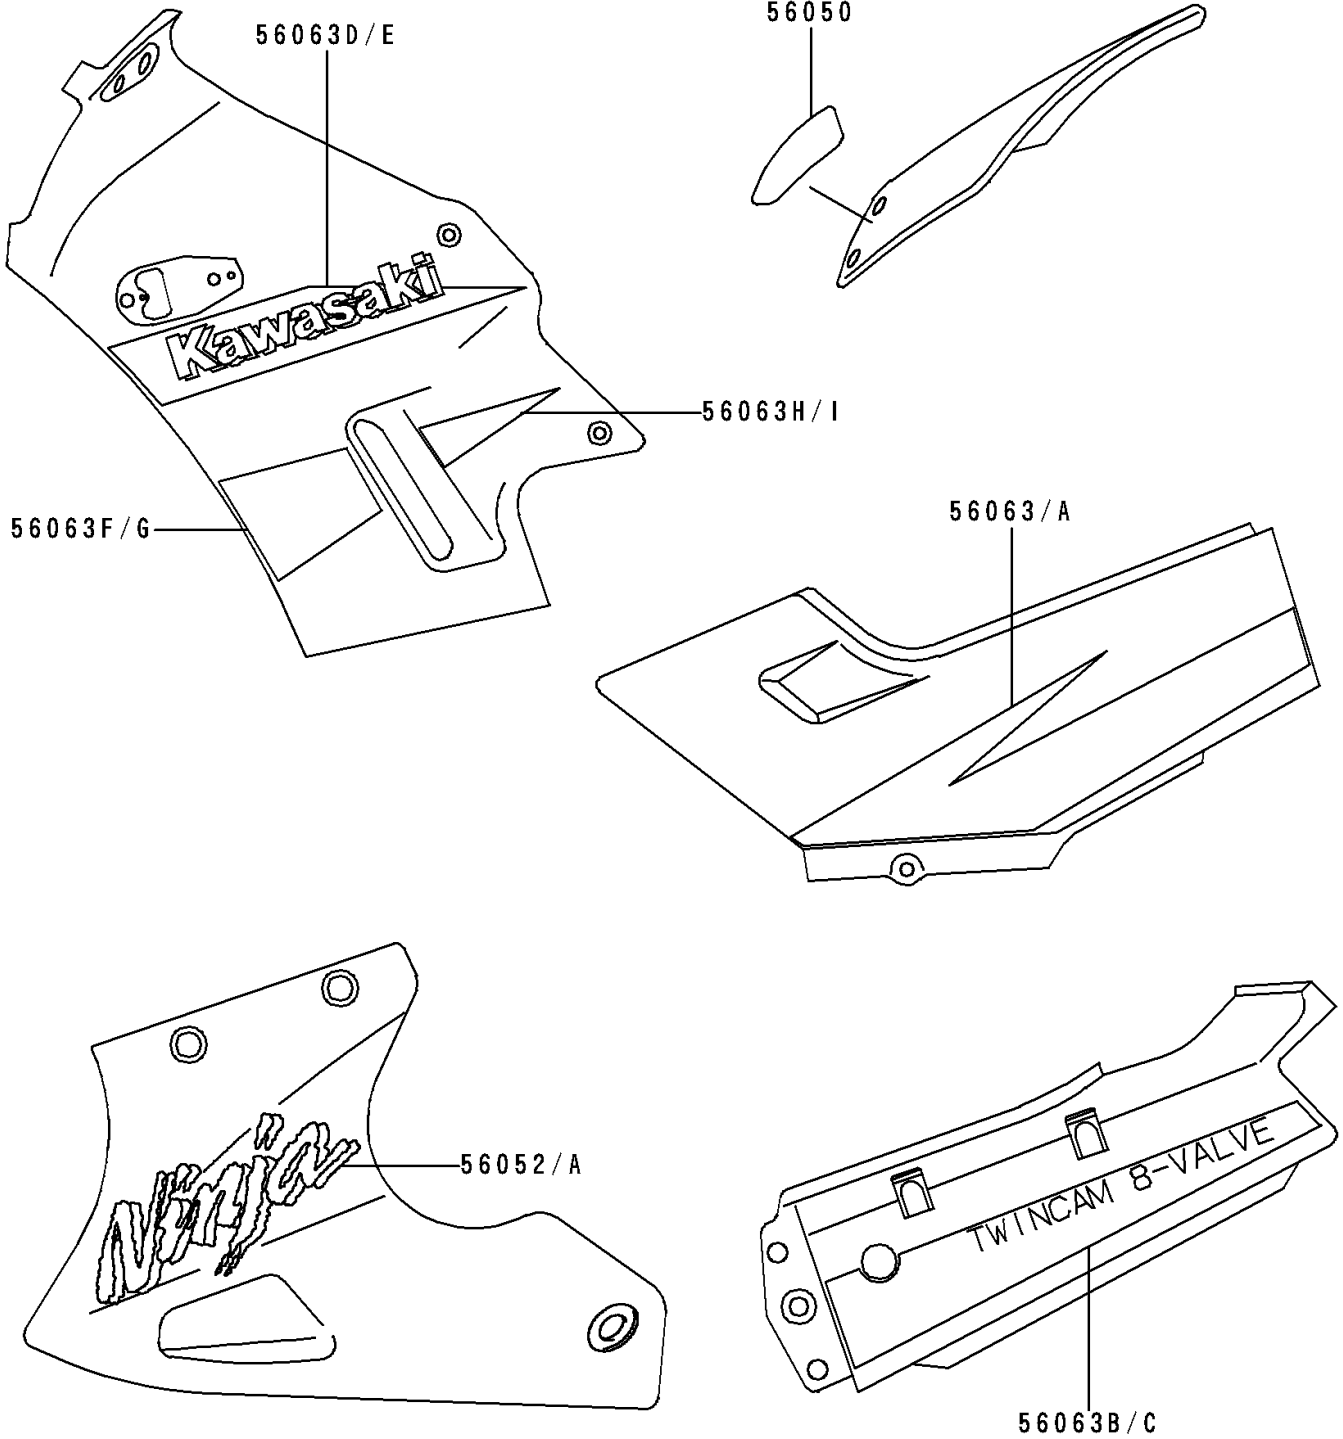

# 2000 Ninja® 250R

## PARTS DIAGRAM

Decals(Red)(EX250-F14)

F2861D

# 2000 Ninja<sup>®</sup> 250R

## PARTS LIST

Decals(Red)(EX250-F14)

**ITEM NAME**

**PART NUMBER**

**QUANTITY**

---