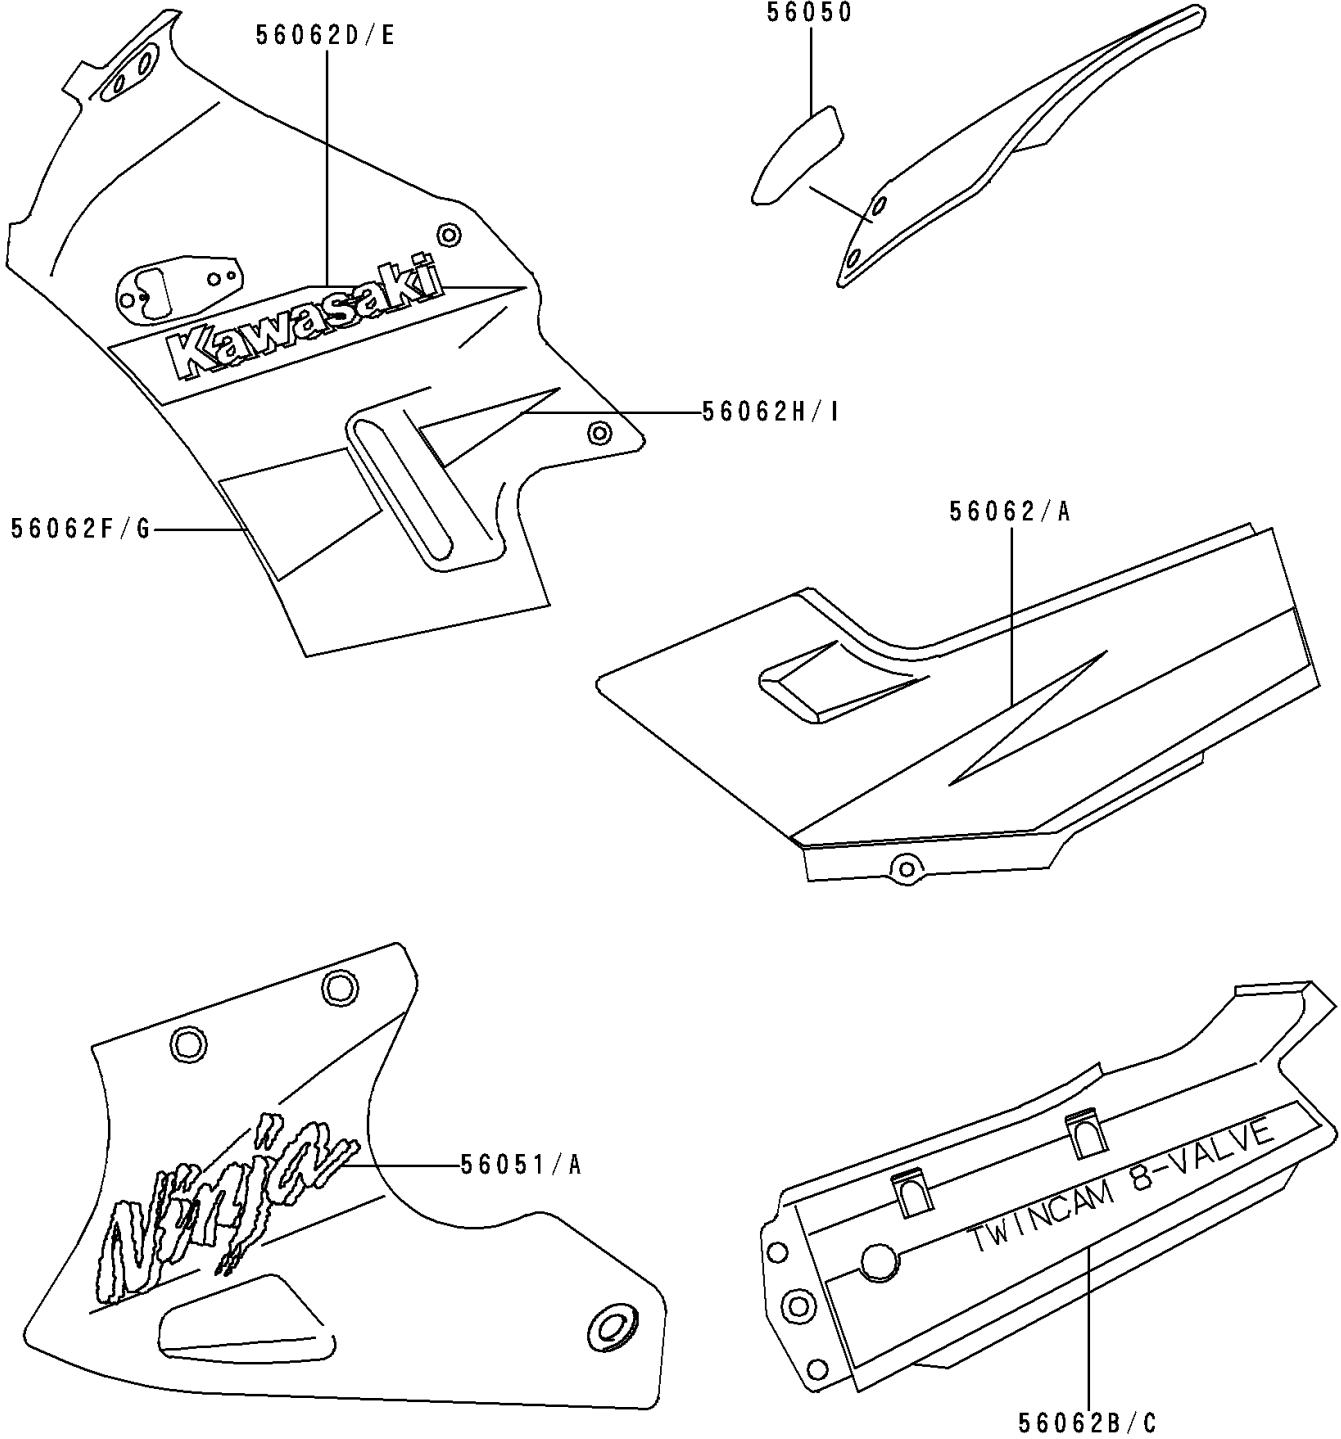

2000 Ninja[®] 250R

PARTS DIAGRAM

Decals(Green)(EX250-F13/14)

F2861C

2000 Ninja[®] 250R

PARTS LIST

Decals(Green)(EX250-F13/14)

ITEM NAME

PART NUMBER

QUANTITY
