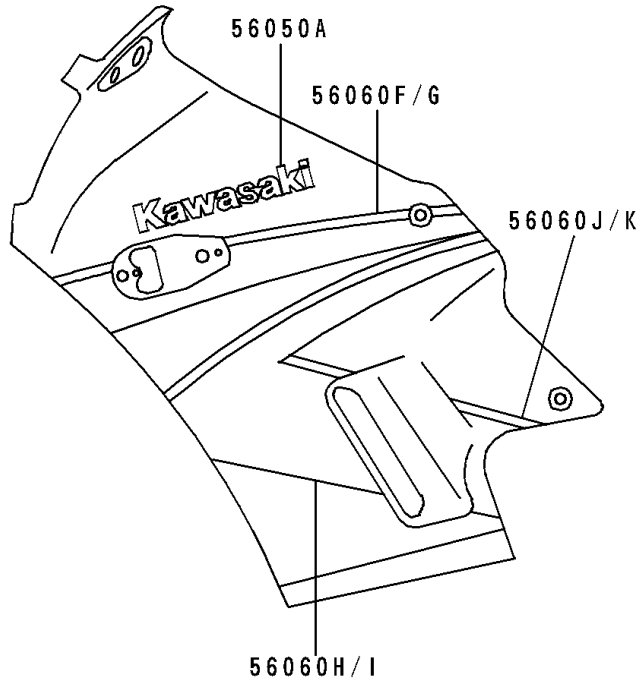

1996 Ninja® 250R

PARTS DIAGRAM

Decals(Ebony)(EX250-F10)

F2861

1996 Ninja[®] 250R

PARTS LIST

Decals(Ebony)(EX250-F10)

ITEM NAME

PART NUMBER

QUANTITY
