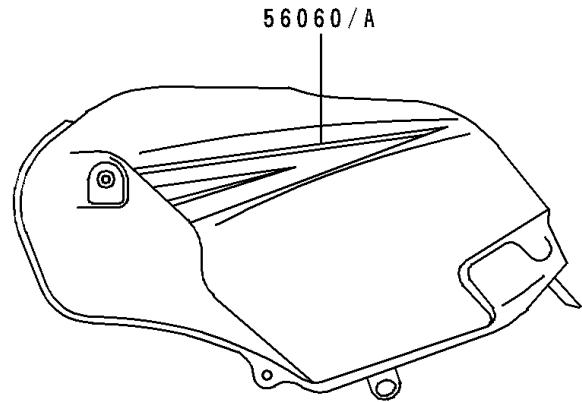

1996 Ninja® 250R

PARTS DIAGRAM

Decals(Ebony)(EX250-F10)

F2861

1996 Ninja[®] 250R

PARTS LIST

Decals(Ebony)(EX250-F10)

ITEM NAME

PART NUMBER

QUANTITY
