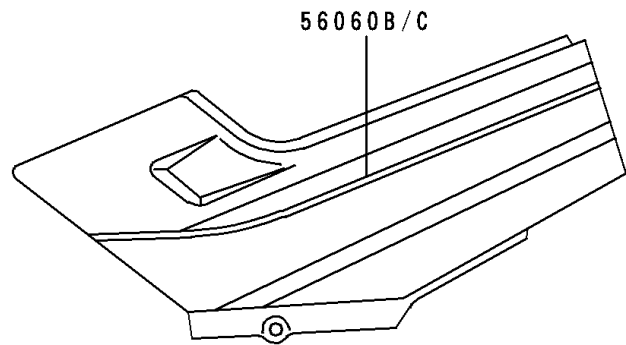

1996 Ninja® 250R

PARTS DIAGRAM

Decals(Ebony)(EX250-F10)

F2861

1996 Ninja[®] 250R

PARTS LIST

Decals(Ebony)(EX250-F10)

ITEM NAME

PART NUMBER

QUANTITY
