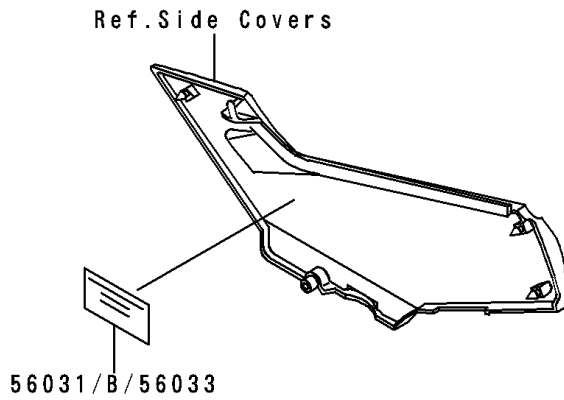

2000 Ninja[®] 250R

PARTS DIAGRAM

Labels

F2860

2000 Ninja[®] 250R

PARTS LIST

Labels

ITEM NAME

PART NUMBER

QUANTITY
