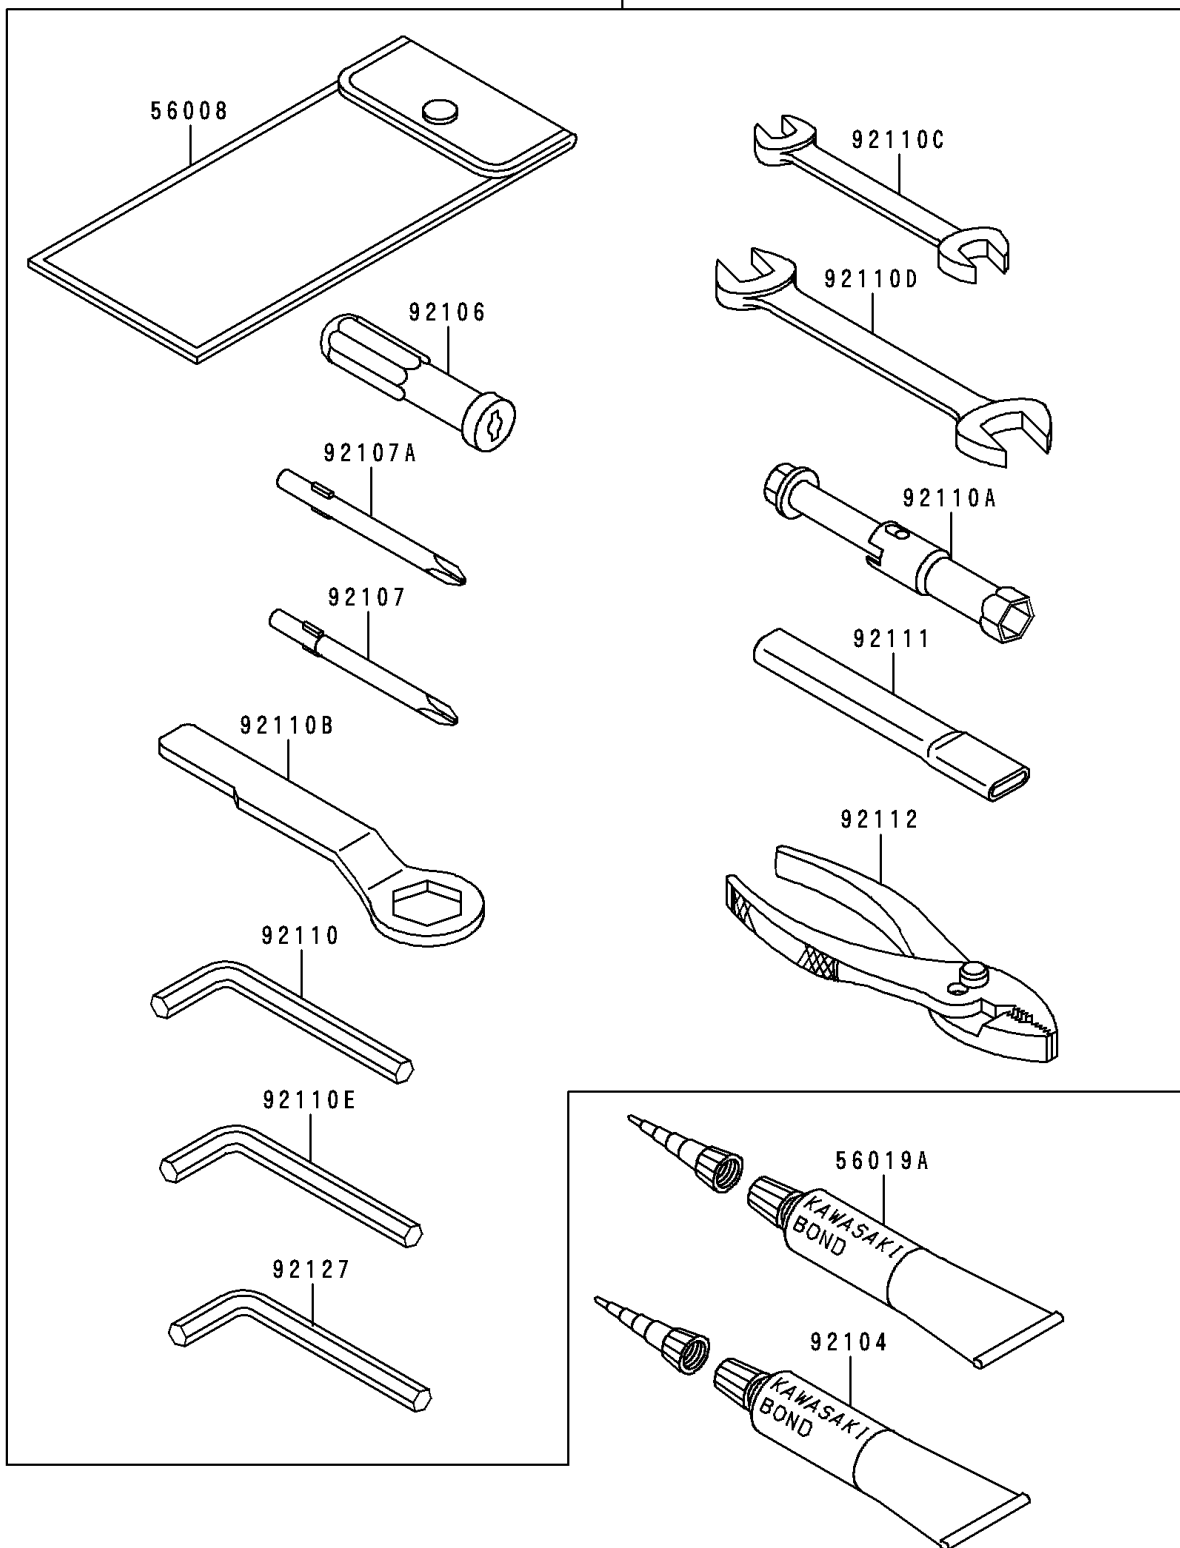

1998 Ninja[®] 250R

PARTS DIAGRAM

Owner's Tools

Kawasaki

Let the Good Times Roll[®]

56007

F2810

1998 Ninja[®] 250R

PARTS LIST

Owner's Tools

ITEM NAME	PART NUMBER	QUANTITY
TOOLKIT (Ref # 56007)	56007-1324	1
BAG,TOOL (Ref # 56008)	56008-1075	1
THREE BOND TB1211,HT/RS,WHITE (Ref # 56019A)	56019-120	1
GASKET-LIQUID,TUBE,100G,SILVER (Ref # 92104)	92104-002	1
GRIP-SCREW DRIVER (Ref # 92106)	92106-1001	1
TOOL-DRIVER,#3PHILLIPS (Ref # 92107)	92107-005	1
TOOL-DRIVER,#2PHILLIPS (Ref # 92107A)	92107-1053	1
TOOL-WRENCH,ALLEN,5MM (Ref # 92110)	92110-1015	1
TOOL-WRENCH,BOX,16MM (Ref # 92110A)	92110-1132	1
TOOL-WRENCH,BOX END,24MM (Ref # 92110B)	92110-1150	1
TOOL-WRENCH,OPEN END,10X12 (Ref # 92110C)	92110-1152	1
TOOL-WRENCH,OPEN END,14X17 (Ref # 92110D)	92110-1153	1
TOOL-WRENCH,ALLEN,4MM (Ref # 92110E)	92110-3703	1
TOOL-BAR,BOX END WRENCH (Ref # 92111)	92111-1051	1
TOOL-PLIERS (Ref # 92112)	92112-003	1
TOOL-WRENCH,ALLEN,6MM (Ref # 92127)	92127-003	1