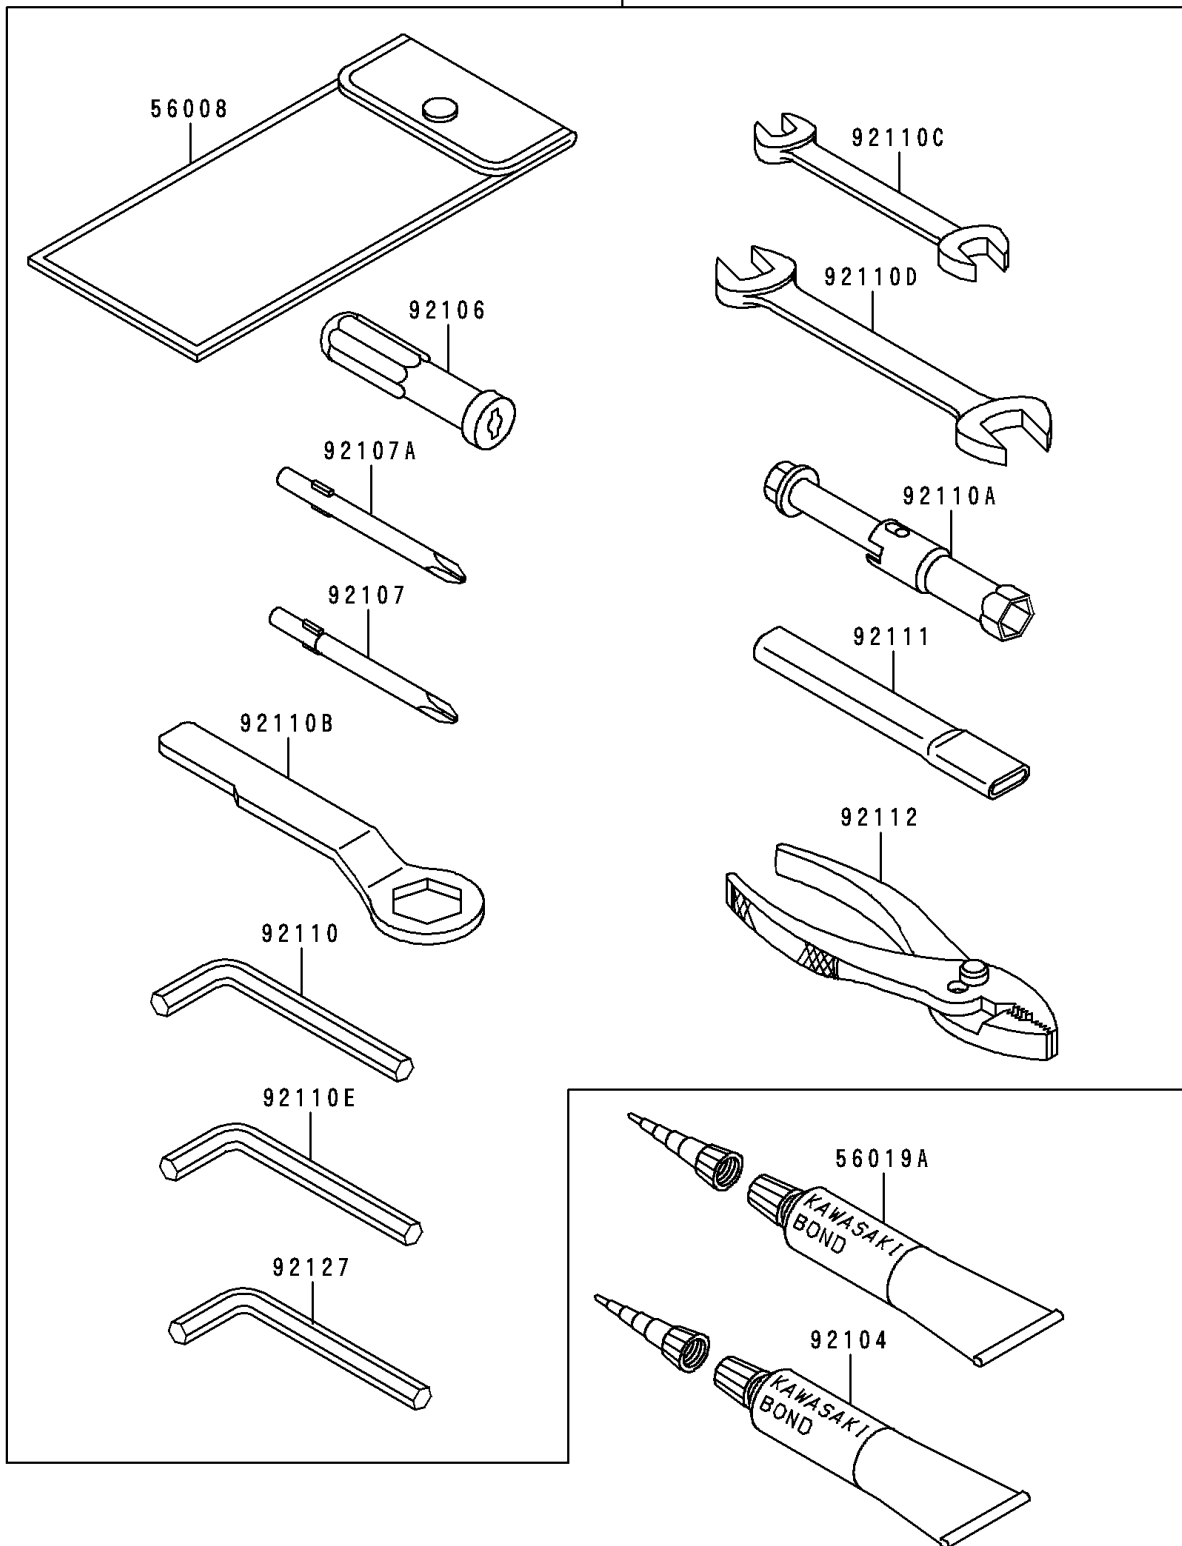

1996 Ninja[®] 250R

PARTS DIAGRAM

Owner's Tools

56007

F2810

1996 Ninja[®] 250R

PARTS LIST

Owner's Tools

ITEM NAME

PART NUMBER

QUANTITY
