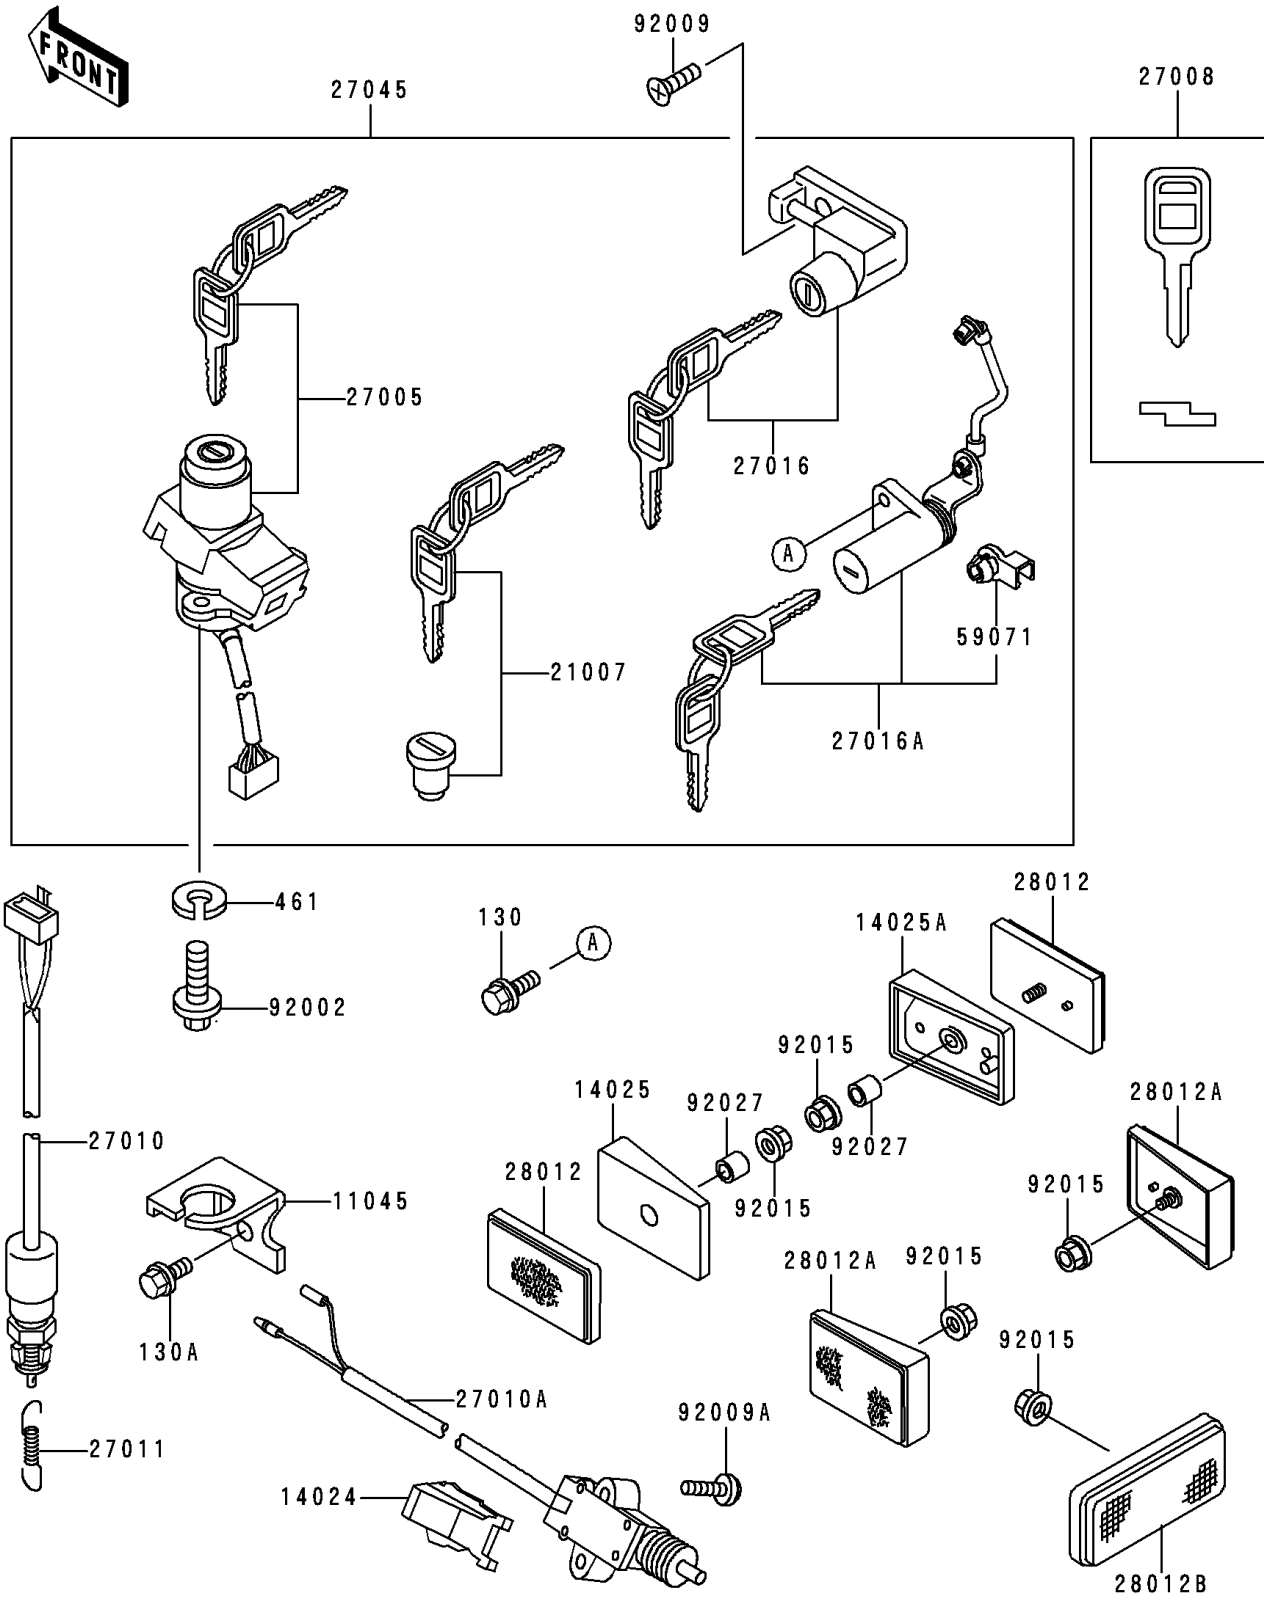

2000 Ninja[®] 250R

PARTS DIAGRAM

Ignition Switch/Locks/Reflectors

F 2770

2000 Ninja[®] 250R

PARTS LIST

Ignition Switch/Locks/Reflectors

ITEM NAME

PART NUMBER

QUANTITY
