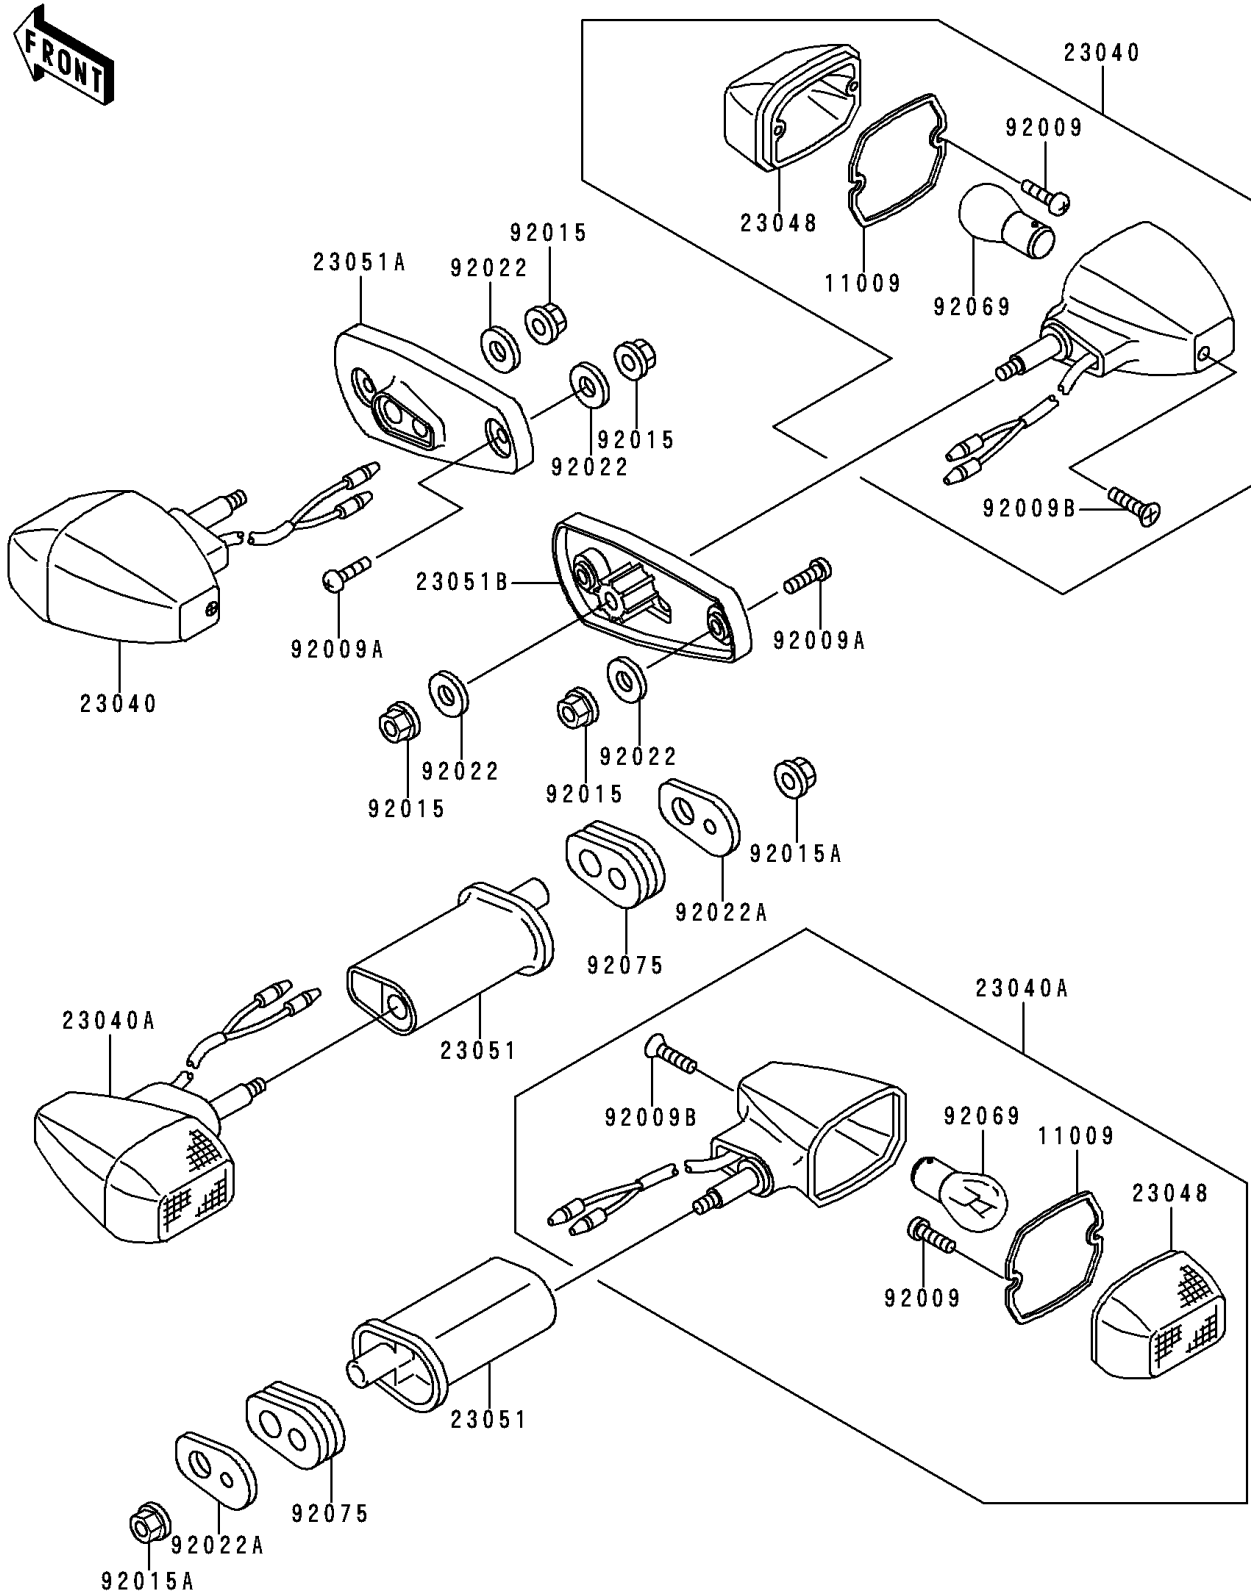

1996 Ninja[®] 250R

PARTS DIAGRAM

Turn Signals

Kawasaki

Let the Good Times Roll[®]

F2730

1996 Ninja[®] 250R

PARTS LIST

Turn Signals

ITEM NAME

PART NUMBER

QUANTITY
