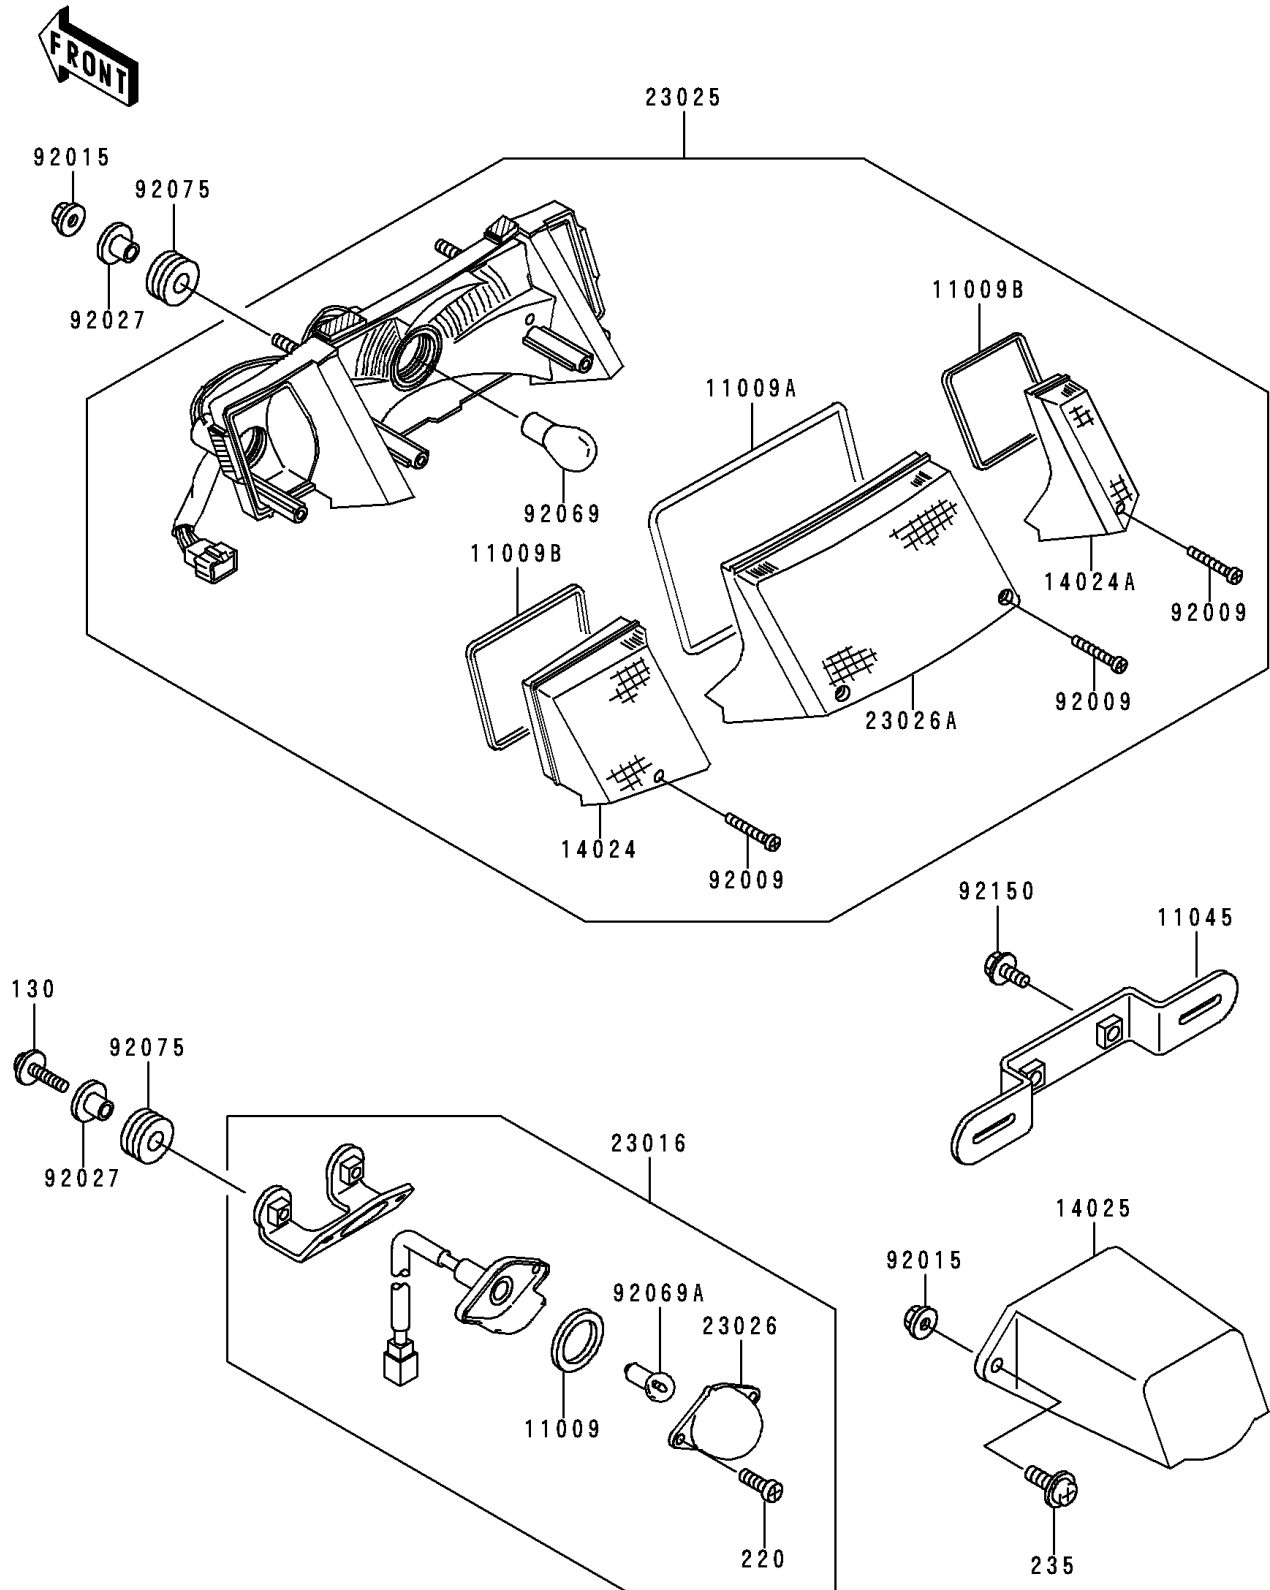

2000 Ninja[®] 250R

PARTS DIAGRAM

Taillight(s)

F2720

2000 Ninja[®] 250R

PARTS LIST

Taillight(s)

ITEM NAME

PART NUMBER

QUANTITY
