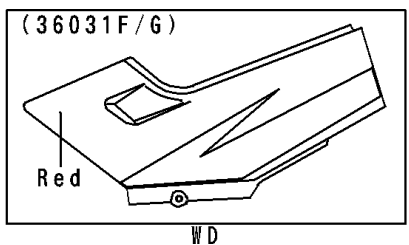

1998 Ninja[®] 250R

PARTS DIAGRAM

Side Covers/Chain Cover

F2610

1998 Ninja[®] 250R

PARTS LIST

Side Covers/Chain Cover

ITEM NAME	PART NUMBER	QUANTITY
CASE-CHAIN (Ref # 36014)	36014-1147	1
COVER-SIDE,LH,F.RED (Ref # 36031)	36031-5121-B1	1
COVER-SIDE,RH,F.RED (Ref # 36031A)	36031-5122-B1	1
BOLT,6X14,BLACK (Ref # 92001)	92001-1847	2
SCREW,6X28,BLACK (Ref # 92009)	92009-1400	2
GROMMET (Ref # 92071)	92071-1043	2
DAMPER (Ref # 92075)	92075-1067	4
DAMPER,SIDE COVER (Ref # 92075A)	92075-1964	2