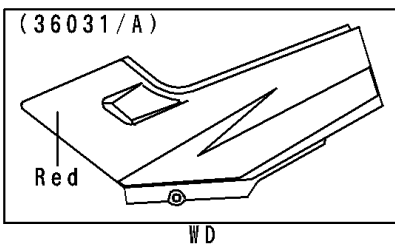

1998 Ninja[®] 250R

PARTS DIAGRAM

Side Covers/Chain Cover

F2610

1998 Ninja[®] 250R

PARTS LIST

Side Covers/Chain Cover

ITEM NAME	PART NUMBER	QUANTITY
CASE-CHAIN (Ref # 36014)	36014-1147	1
COVER-SIDE,LH,F.RED (Ref # 36031)	36031-5121-B1	1
COVER-SIDE,RH,F.RED (Ref # 36031A)	36031-5122-B1	1
BOLT,6X14,BLACK (Ref # 92001)	92001-1847	2
SCREW,6X28,BLACK (Ref # 92009)	92009-1400	2
GROMMET (Ref # 92071)	92071-1043	2
DAMPER (Ref # 92075)	92075-1067	4
DAMPER,SIDE COVER (Ref # 92075A)	92075-1964	2