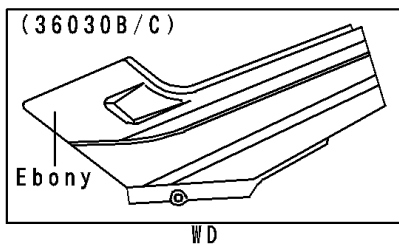

1998 Ninja[®] 250R

PARTS DIAGRAM

Side Covers/Chain Cover

F2610

1998 Ninja[®] 250R

PARTS LIST

Side Covers/Chain Cover

ITEM NAME	PART NUMBER	QUANTITY
CASE-CHAIN (Ref # 36014)	36014-1147	1
COVER-SIDE,LH,F.RED (Ref # 36031)	36031-5121-B1	1
COVER-SIDE,RH,F.RED (Ref # 36031A)	36031-5122-B1	1
BOLT,6X14,BLACK (Ref # 92001)	92001-1847	2
SCREW,6X28,BLACK (Ref # 92009)	92009-1400	2
GROMMET (Ref # 92071)	92071-1043	2
DAMPER (Ref # 92075)	92075-1067	4
DAMPER,SIDE COVER (Ref # 92075A)	92075-1964	2