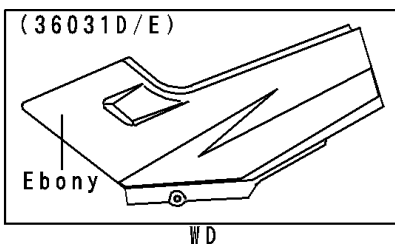

1998 Ninja[®] 250R

PARTS DIAGRAM

Side Covers/Chain Cover

F2610

1998 Ninja[®] 250R

PARTS LIST

Side Covers/Chain Cover

ITEM NAME	PART NUMBER	QUANTITY
CASE-CHAIN (Ref # 36014)	36014-1147	1
COVER-SIDE,LH,F.RED (Ref # 36031)	36031-5121-B1	1
COVER-SIDE,RH,F.RED (Ref # 36031A)	36031-5122-B1	1
BOLT,6X14,BLACK (Ref # 92001)	92001-1847	2
SCREW,6X28,BLACK (Ref # 92009)	92009-1400	2
GROMMET (Ref # 92071)	92071-1043	2
DAMPER (Ref # 92075)	92075-1067	4
DAMPER,SIDE COVER (Ref # 92075A)	92075-1964	2