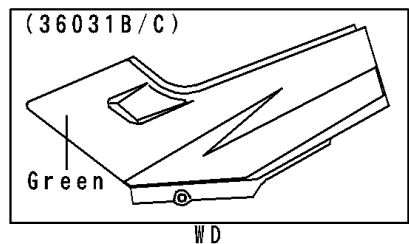

1998 Ninja[®] 250R

PARTS DIAGRAM

Side Covers/Chain Cover

F2610

1998 Ninja[®] 250R

PARTS LIST

Side Covers/Chain Cover

ITEM NAME	PART NUMBER	QUANTITY
CASE-CHAIN (Ref # 36014)	36014-1147	1
COVER-SIDE,LH,F.RED (Ref # 36031)	36031-5121-B1	1
COVER-SIDE,RH,F.RED (Ref # 36031A)	36031-5122-B1	1
BOLT,6X14,BLACK (Ref # 92001)	92001-1847	2
SCREW,6X28,BLACK (Ref # 92009)	92009-1400	2
GROMMET (Ref # 92071)	92071-1043	2
DAMPER (Ref # 92075)	92075-1067	4
DAMPER,SIDE COVER (Ref # 92075A)	92075-1964	2