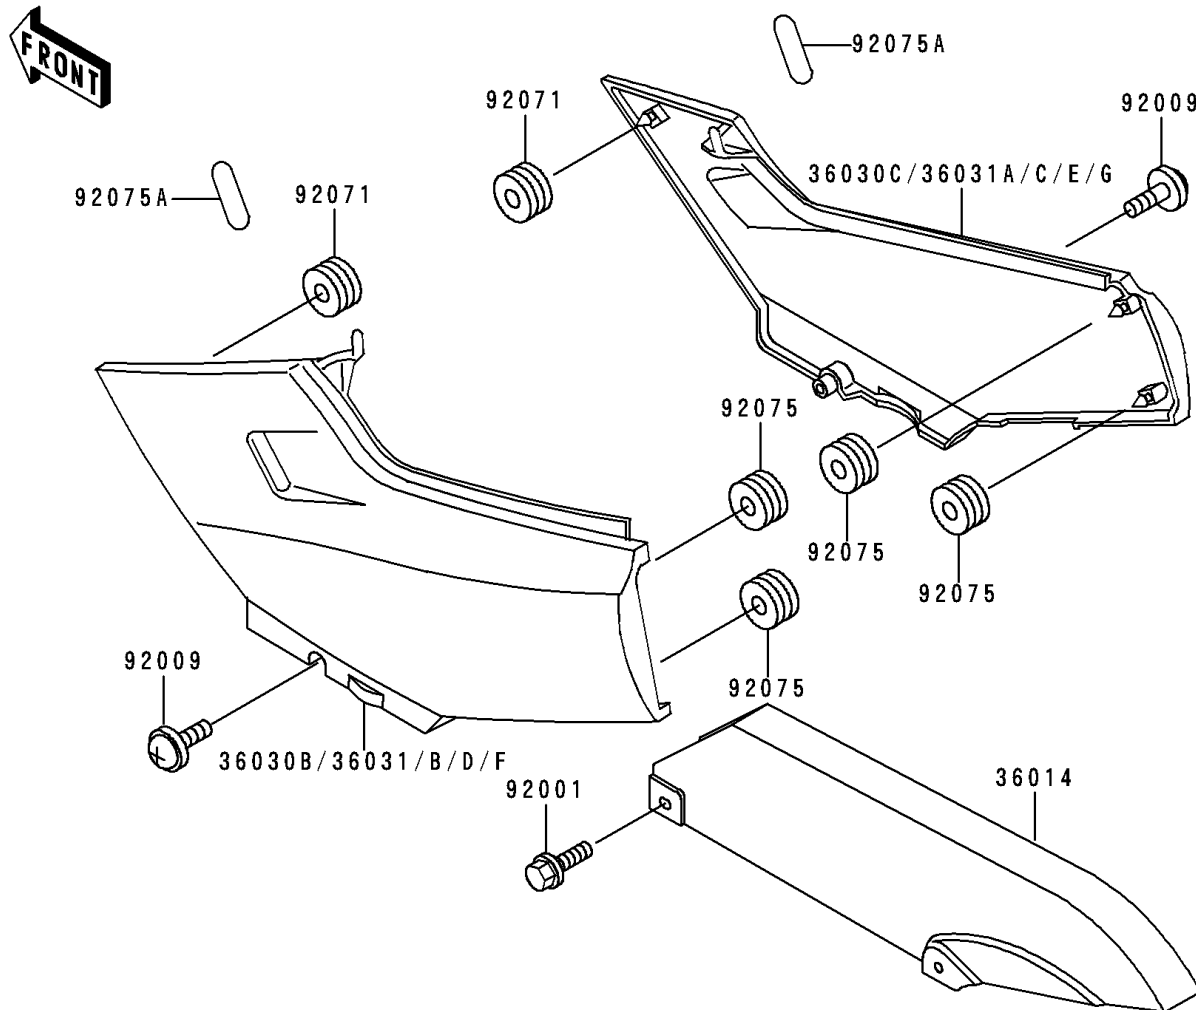

1998 Ninja[®] 250R

PARTS DIAGRAM

Side Covers/Chain Cover

F2610

1998 Ninja[®] 250R

PARTS LIST

Side Covers/Chain Cover

ITEM NAME	PART NUMBER	QUANTITY
CASE-CHAIN (Ref # 36014)	36014-1147	1
COVER-SIDE,LH,F.RED (Ref # 36031)	36031-5121-B1	1
COVER-SIDE,RH,F.RED (Ref # 36031A)	36031-5122-B1	1
BOLT,6X14,BLACK (Ref # 92001)	92001-1847	2
SCREW,6X28,BLACK (Ref # 92009)	92009-1400	2
GROMMET (Ref # 92071)	92071-1043	2
DAMPER (Ref # 92075)	92075-1067	4
DAMPER,SIDE COVER (Ref # 92075A)	92075-1964	2