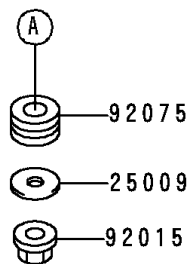

2000 Ninja[®] 250R

PARTS DIAGRAM

Meter(s)

F2530

2000 Ninja[®] 250R

PARTS LIST

Meter(s)

ITEM NAME

PART NUMBER

QUANTITY
