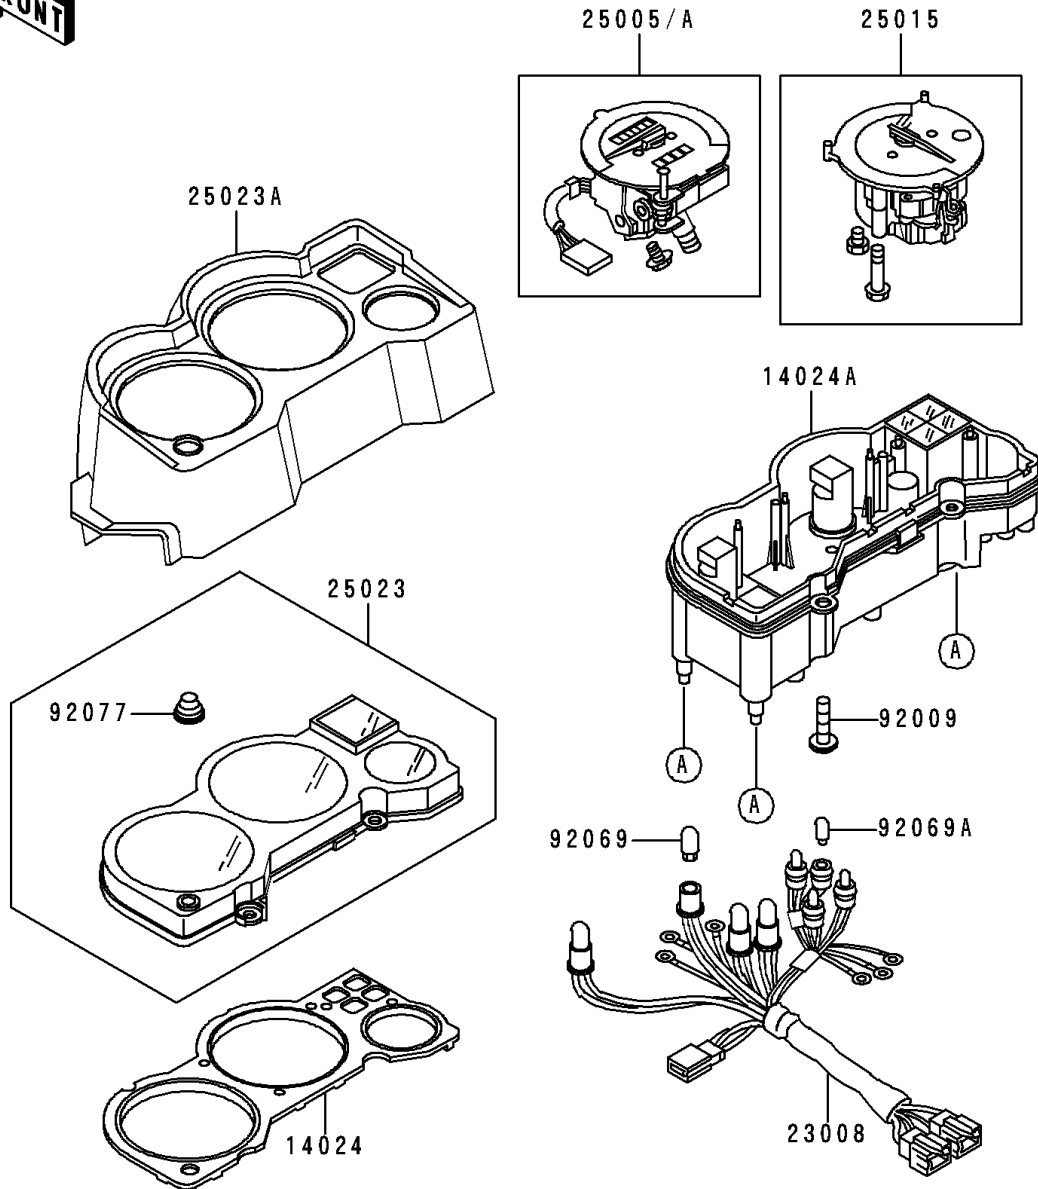

2000 Ninja[®] 250R

PARTS DIAGRAM

Meter(s)

F2530

2000 Ninja[®] 250R

PARTS LIST

Meter(s)

ITEM NAME

PART NUMBER

QUANTITY
