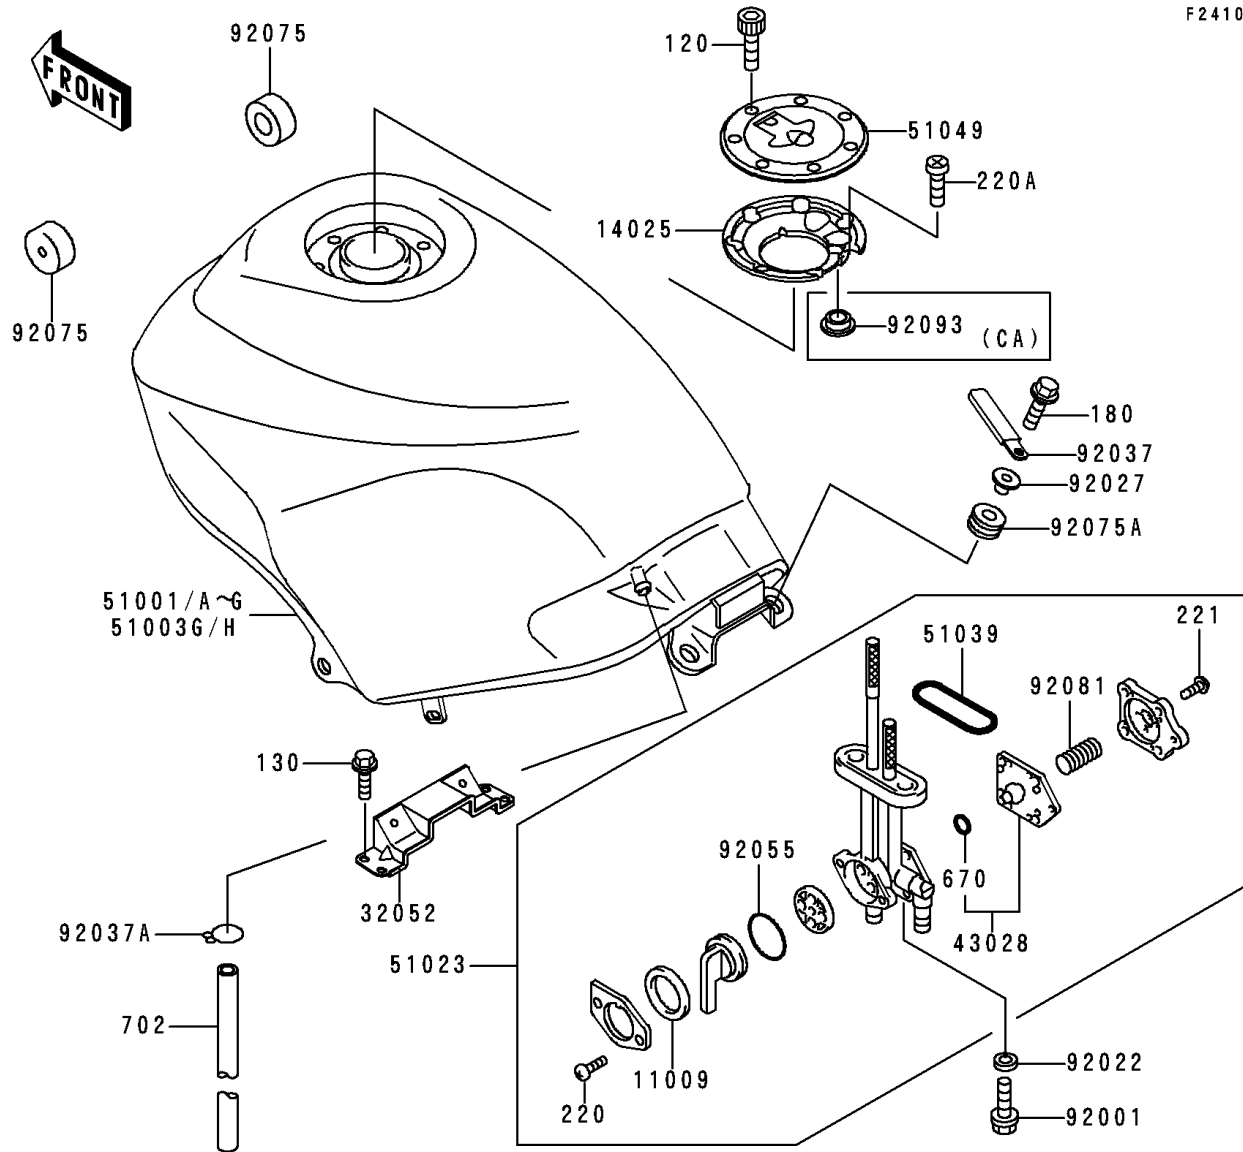

1996 Ninja[®] 250R

PARTS DIAGRAM

Fuel Tank

Kawasaki

Let the Good Times Roll[®]

F2410

1996 Ninja[®] 250R

PARTS LIST

Fuel Tank

ITEM NAME

PART NUMBER

QUANTITY
