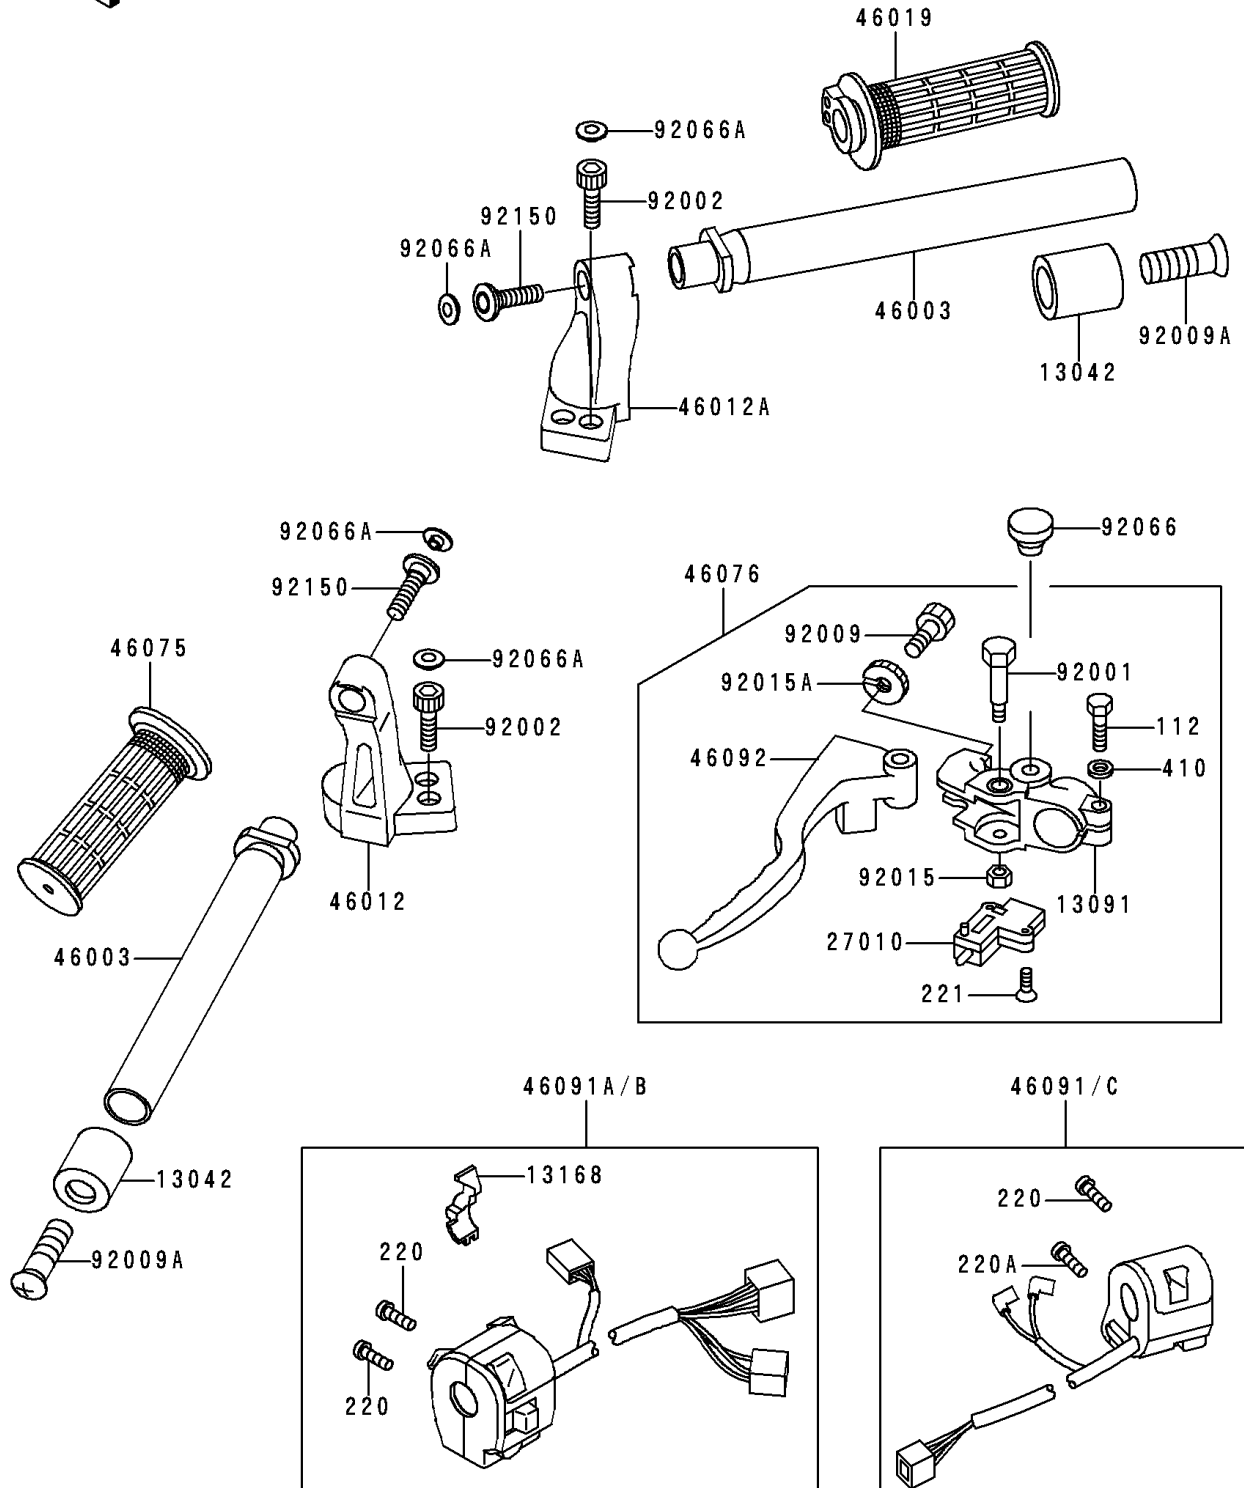

2000 Ninja[®] 250R

PARTS DIAGRAM

Handlebar

F 2310

2000 Ninja[®] 250R

PARTS LIST

Handlebar

ITEM NAME

PART NUMBER

QUANTITY
