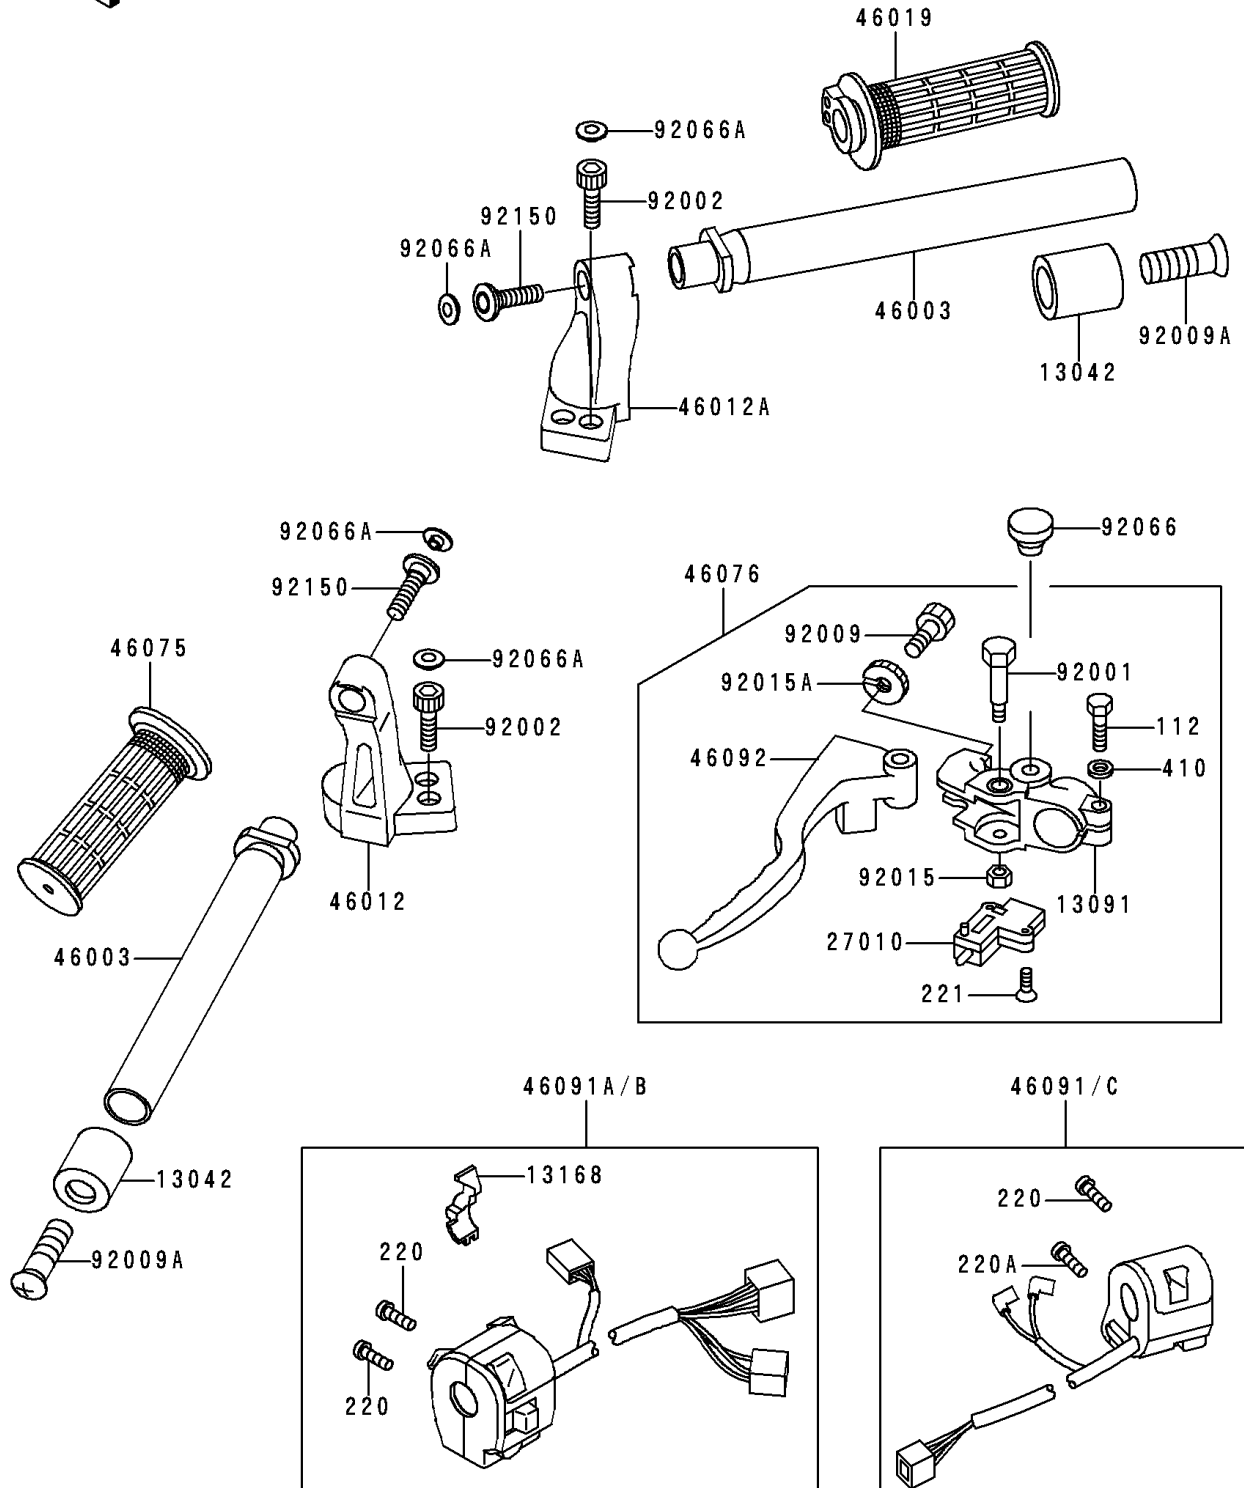

1996 Ninja[®] 250R

PARTS DIAGRAM

Handlebar

F 2310

1996 Ninja[®] 250R

PARTS LIST

Handlebar

ITEM NAME

PART NUMBER

QUANTITY
