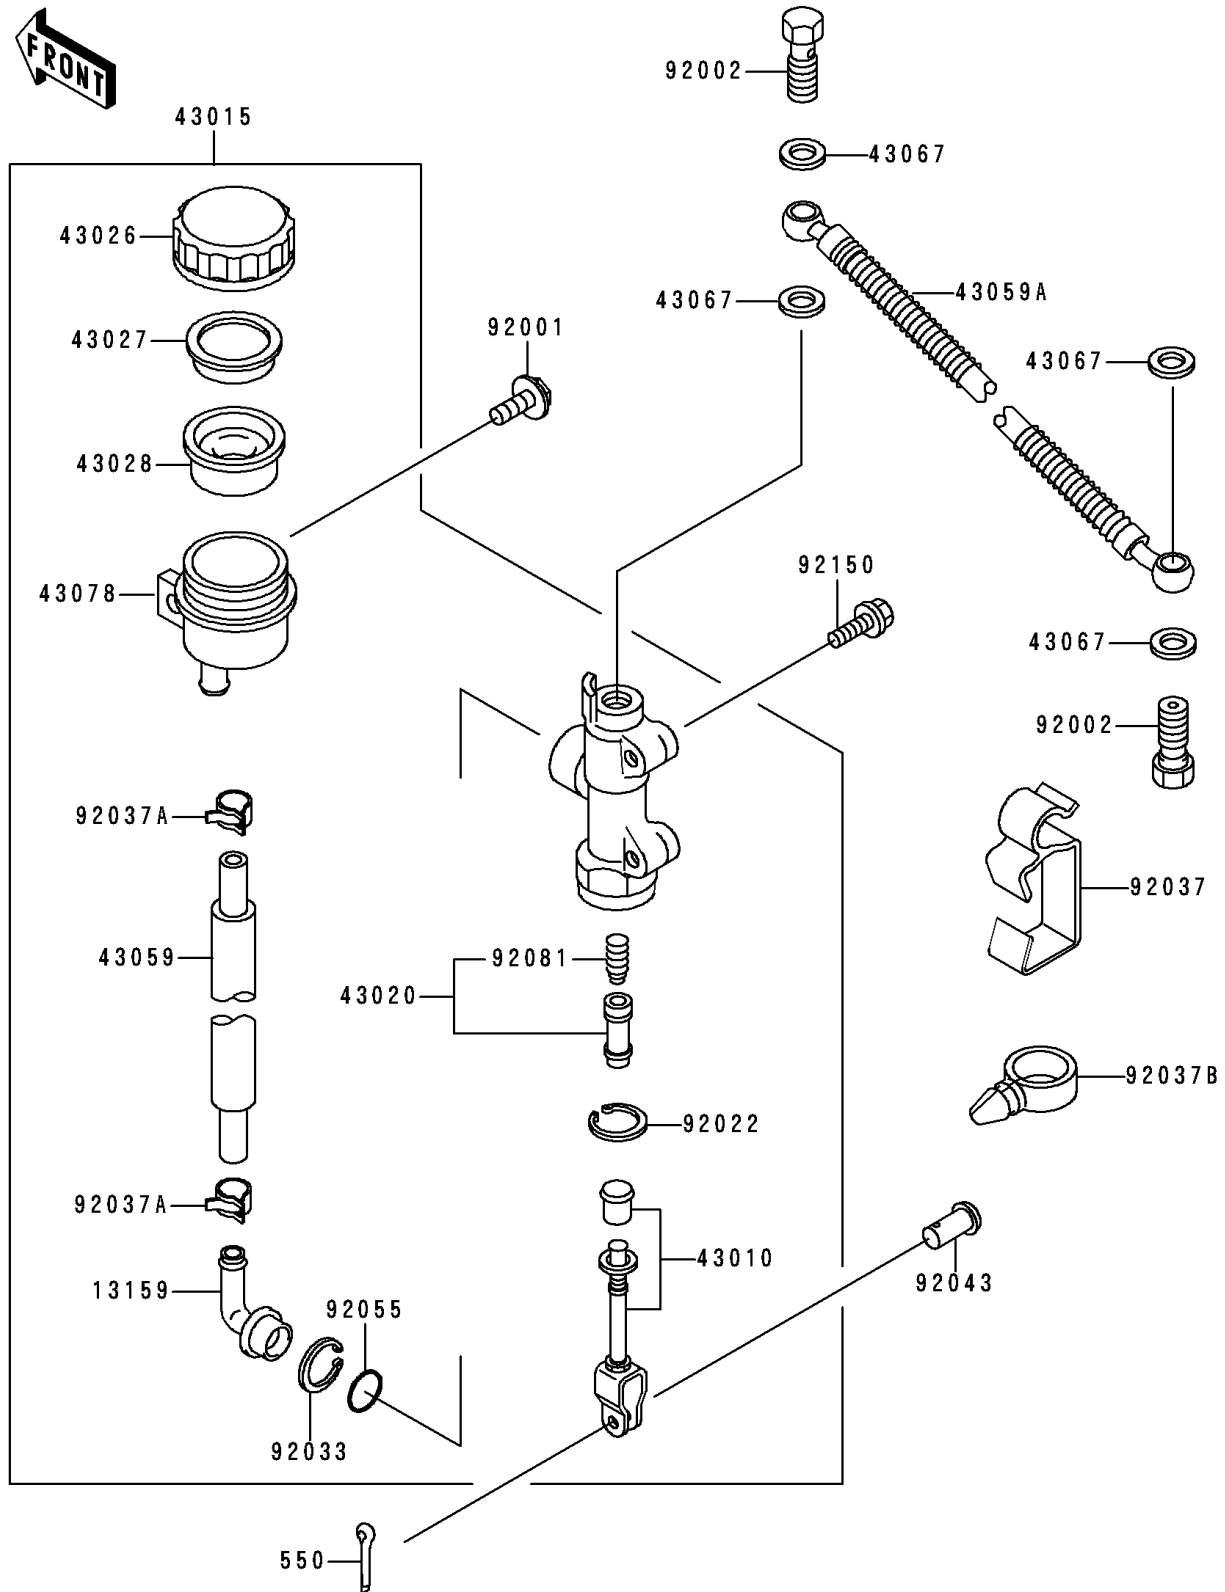

2000 Ninja[®] 250R

PARTS DIAGRAM

Rear Master Cylinder

F2293

2000 Ninja[®] 250R

PARTS LIST

Rear Master Cylinder

ITEM NAME

PART NUMBER

QUANTITY
