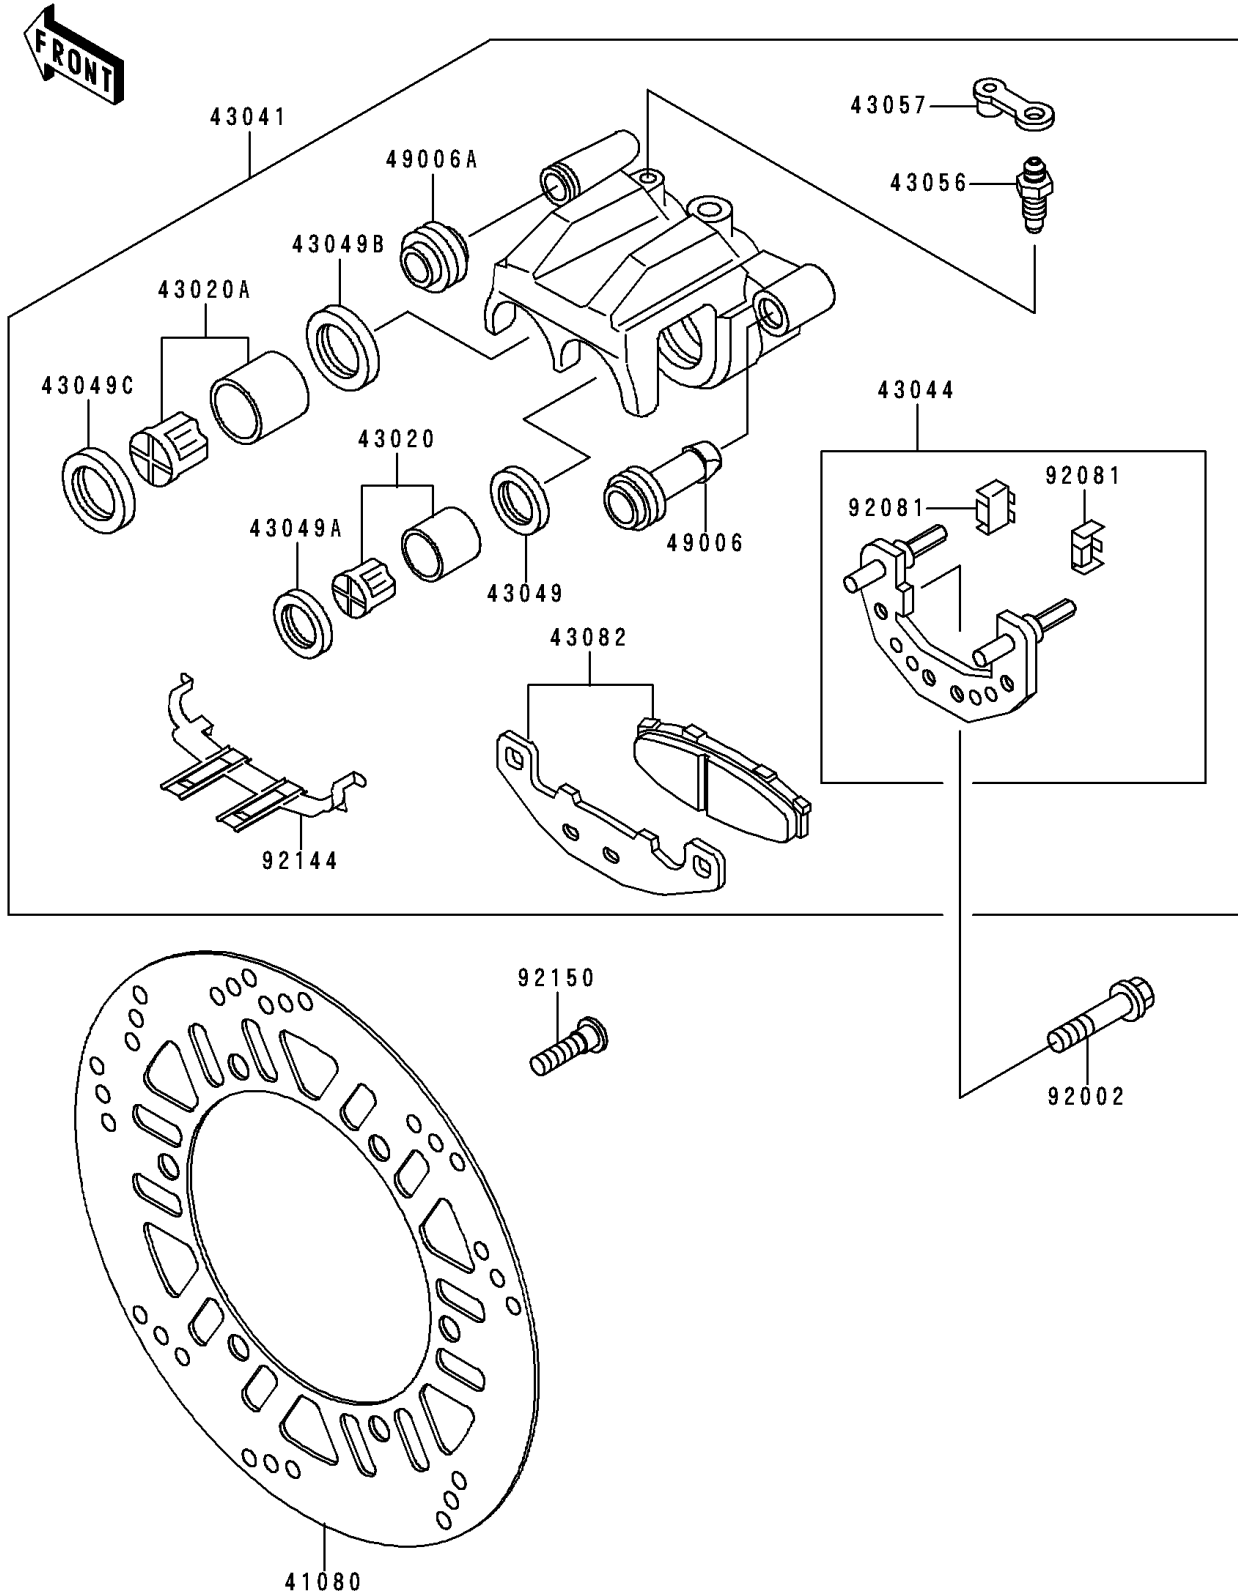

2000 Ninja[®] 250R

PARTS DIAGRAM

Front Brake

F2292

2000 Ninja[®] 250R

PARTS LIST

Front Brake

ITEM NAME

PART NUMBER

QUANTITY
