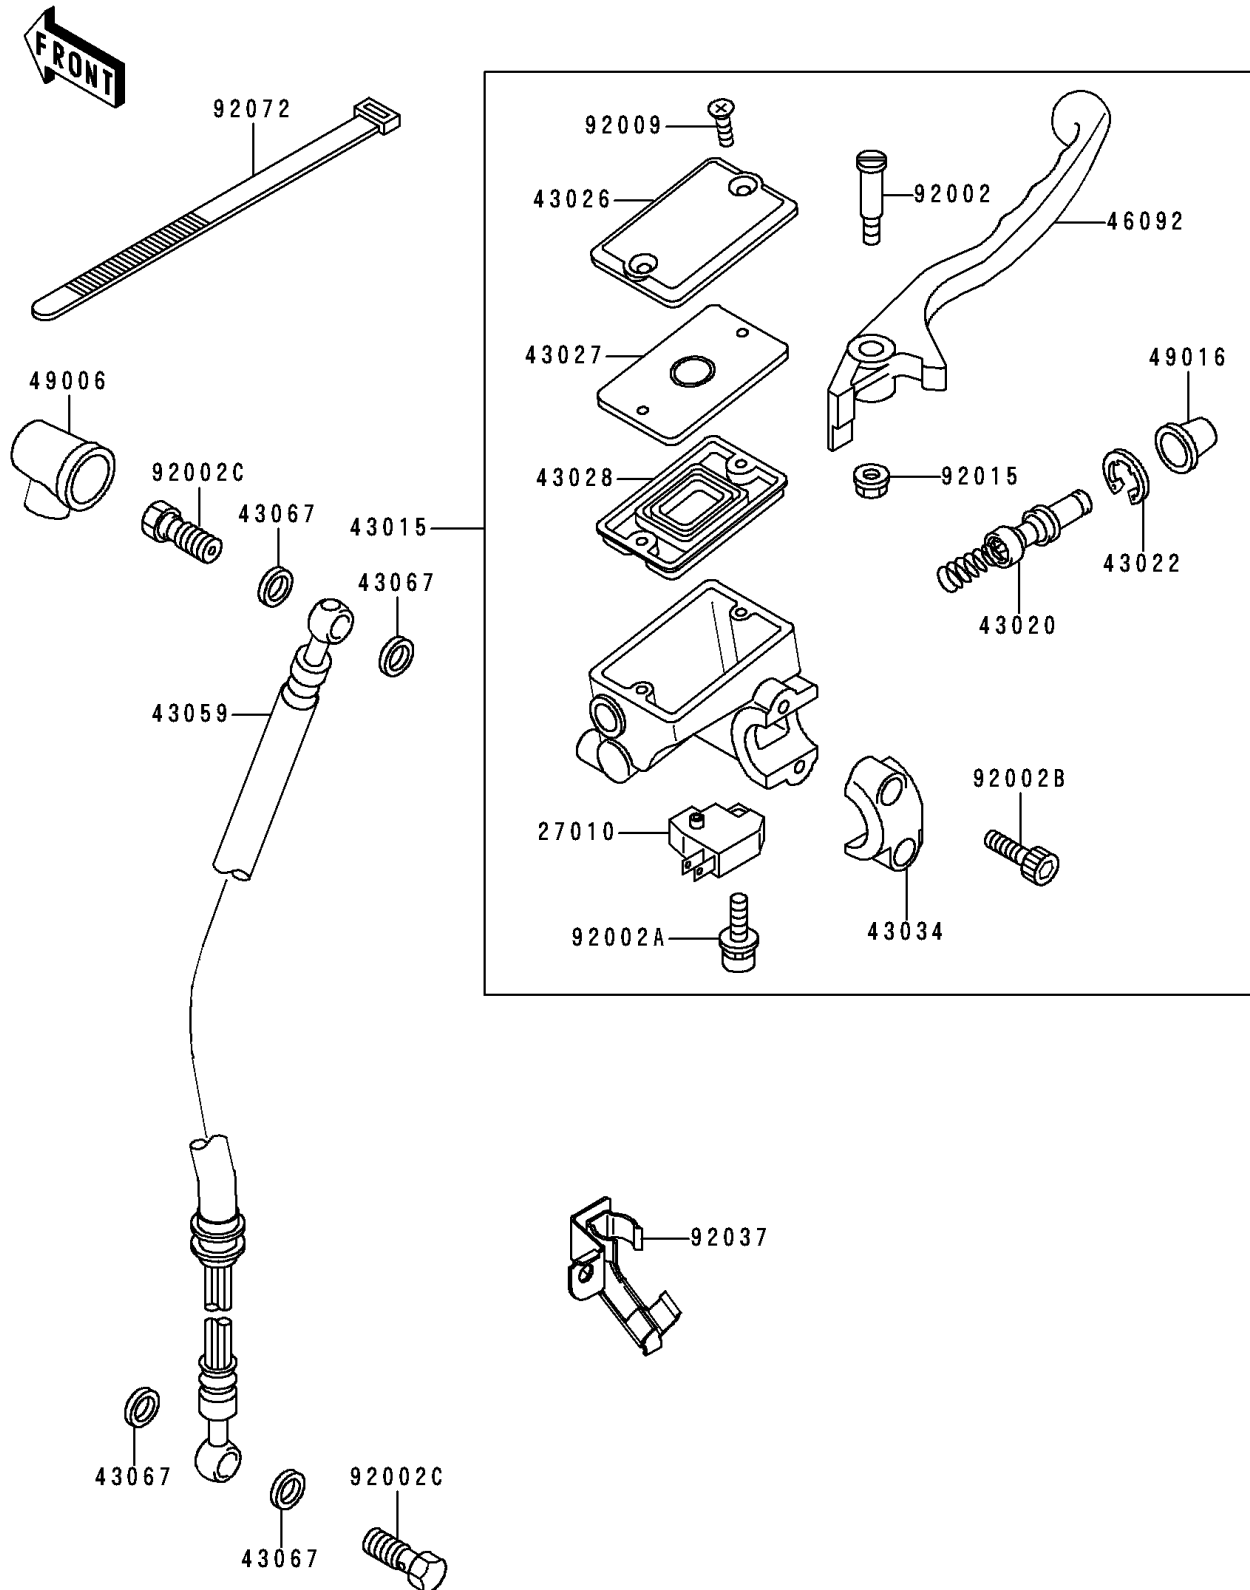

## PARTS DIAGRAM

### Front Master Cylinder

F2291

## PARTS LIST

### Front Master Cylinder

**ITEM NAME**

**PART NUMBER**

**QUANTITY**

---