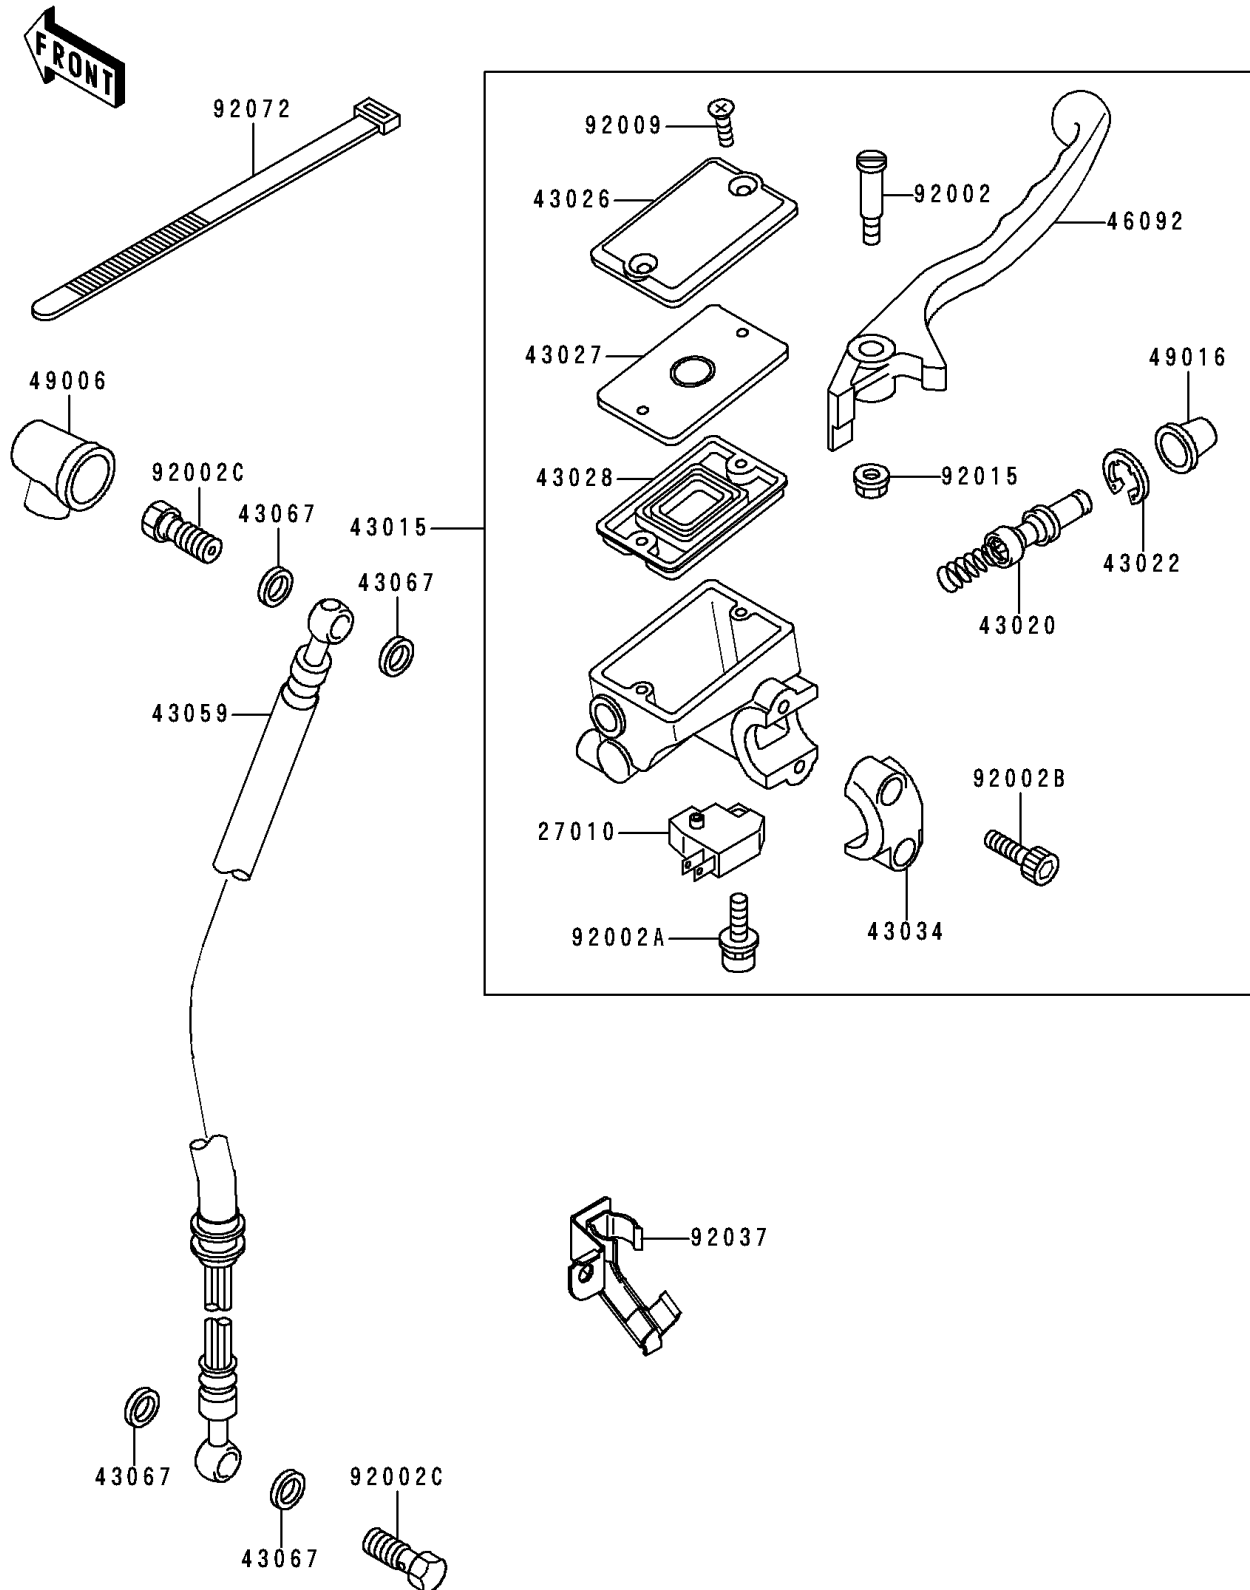

1996 Ninja[®] 250R

PARTS DIAGRAM

Front Master Cylinder

F2291

1996 Ninja[®] 250R

PARTS LIST

Front Master Cylinder

ITEM NAME

PART NUMBER

QUANTITY
